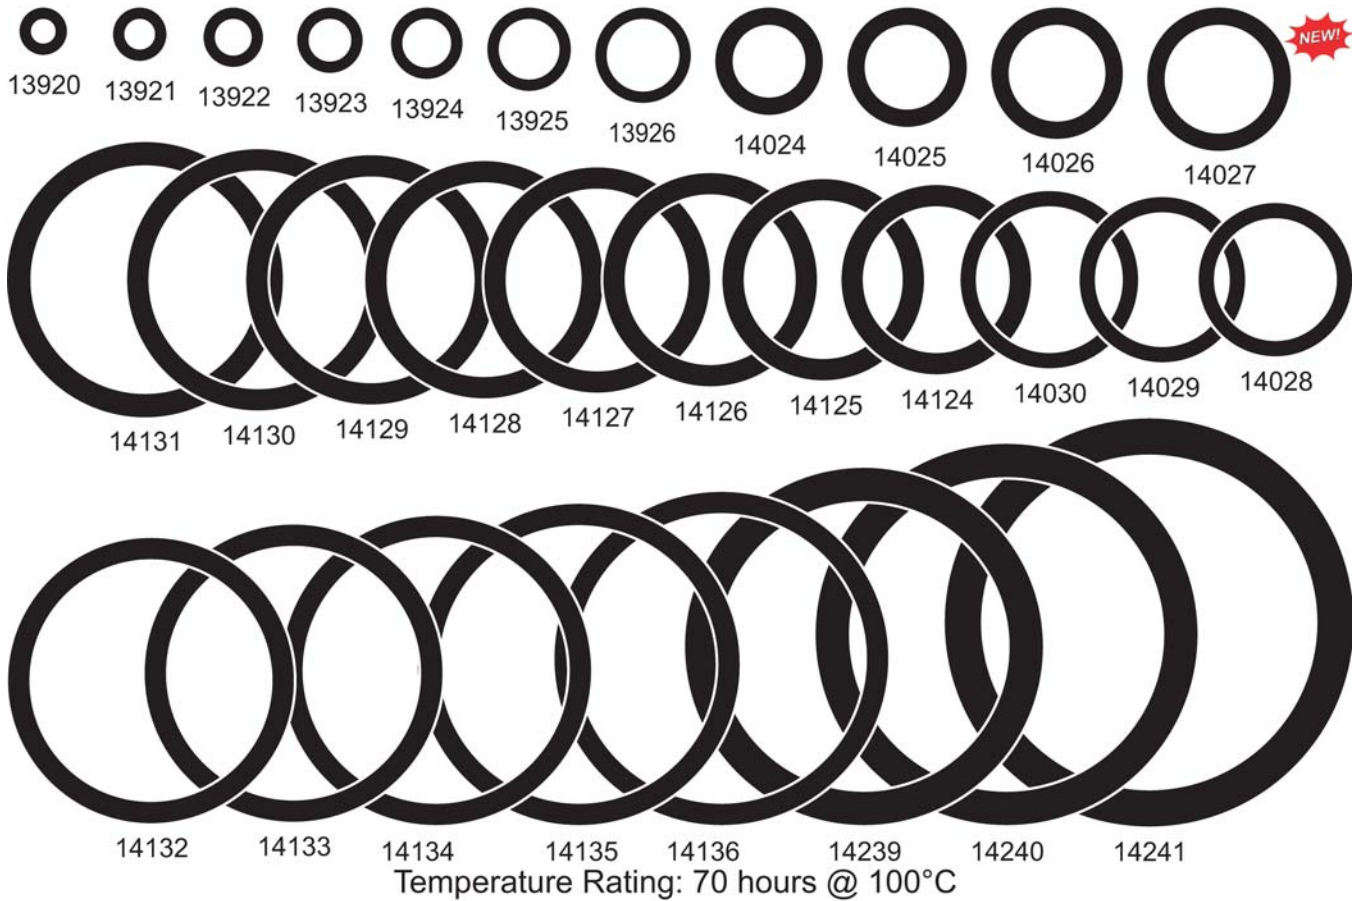

Rubber Products

Sec. 9

Mar. 2017

Rubber Products

O-Rings

Part #	Ind.#	I. D.	O. D.	Thickness	Qty.	Part #	Ind.#	I. D.	O. D.	Thickness	Qty.
13920PK	006	1/8"	1/4"	1/16"	50 Pcs.	14125PK	211	13/16"	1 1/16"	1/8"	50 Pcs.
13921PK	007	5/32"	9/32"	1/16"	50 Pcs.	14126PK	212	7/8"	1 1/8"	1/8"	50 Pcs.
13922PK	008	3/16"	5/16"	1/16"	50 Pcs.	14127PK	213	15/16"	1 3/16"	1/8"	50 Pcs.
13923PK	009	7/32"	11/32"	1/16"	50 Pcs.	14128PK	214	1"	1 1/4"	1/8"	50 Pcs.
13924PK	010	1/4"	3/8"	1/16"	50 Pcs.	14129PK	215	1 1/16"	1 5/16"	1/8"	50 Pcs.
13925PK	011	5/16"	7/16"	1/16"	50 Pcs.	14130PK	216	1 1/8"	1 3/8"	1/8"	25 Pcs.
13926PK	012	3/8"	1/2"	1/16"	50 Pcs.	14131PK	217	1 3/16"	1 7/16"	1/8"	25 Pcs.
14024PK	110	3/8"	9/16"	3/32"	50 Pcs.	14132PK	218	1 1/4"	1 1/2"	1/8"	25 Pcs.
14025PK	111	7/16"	5/8"	3/32"	50 Pcs.	14133PK	219	1 5/16"	1 9/16"	1/8"	25 Pcs.
14026PK	112	1/2"	11/16"	3/32"	50 Pcs.	14134PK	220	1 3/8"	1 5/8"	1/8"	25 Pcs.
14027PK	113	9/16"	3/4"	3/32"	50 Pcs.	14135PK	221	1 7/16"	1 11/16"	1/8"	25 Pcs.
14028PK	114	5/8"	13/16"	3/32"	50 Pcs.	14136PK	222	1 1/2"	1 3/4"	1/8"	25 Pcs.
14029PK	115	11/16"	7/8"	3/32"	50 Pcs.	14239PK	325	1 1/2"	1 7/8"	13/64"	25 Pcs.
14030PK	116	3/4"	15/16"	3/32"	50 Pcs.	14240PK	326	1 5/8"	2"	13/64"	25 Pcs.
14124PK	210	3/4"	1"	1/8"	50 Pcs.	14241PK	327	1 3/4"	2 1/8"	13/64"	25 Pcs.

Rubber Products

Bumpers

10449PK 9/32" (7.14mm) Hole Size
19/32" Stem Length
15/32" Head Diameter
Black Rubber
General Purpose Bumpers
Ford # 16758A

25 Pcs.

13270PK 27/64" (10.72mm) Hole Size
7/8" Diameter
Black Rubber
Trunk & Hood Bumpers
G.M. # 4137121