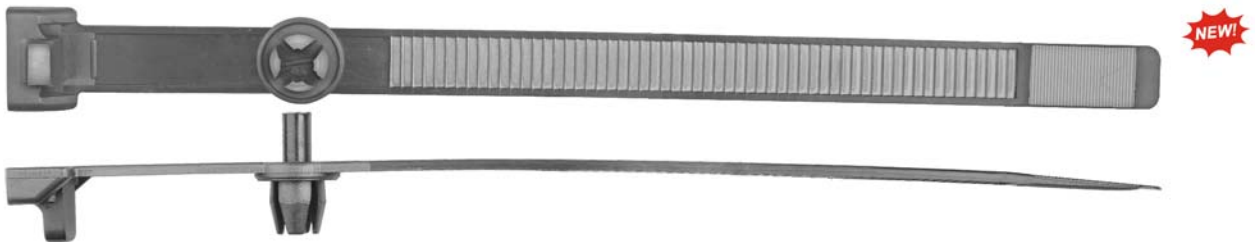

COOL NEW PRODUCTS

Mercedes Clips & Fasteners

Nuts, Specialty

13350PK	#8 (4.20mm) Screw Size .50mm-2.50mm Panel Range 14mm Center Of Hole To Edge Zinc & Yellow Finish Speed Type U Nuts Mercedes # 123-994-08-45	25 Pcs.		 NEW!
----------------	--	----------------	--	---

15716PK	9/32" (7mm) Hole Size 5mm Stem Length 9mm Head Diameter White Nylon Moulding Grommet Mercedes # 000-987-10-81	50 Pcs.		 NEW!
----------------	--	----------------	--	---

Electrical

15714PK	5/16" (8mm) Hole Size 6-3/8" (160mm) Length Black Nylon Releasable Cable Ties Mercedes # 114-997-02-90	10 Pcs.		 NEW!
----------------	--	----------------	--	---

Retainers Push Type

15747PK	5/16" (8mm) Hole Size 10mm Stem Length 20mm Head Diameter Black Nylon Interior Trim, Lower Engine & Trunk Cover Push Type Retainers Mercedes # 000-991-49-40	15 Pcs.		 NEW!
----------------	--	----------------	--	---

Retainers Door Trim Panel

15749PK	5/16" (8mm) Hole Size 13mm Stem Length 13.30mm Top Head Diameter Yellow Nylon With Sealer Door Trim Panel Retainers Mercedes # 001-991-26-98	15 Pcs.		 NEW!
----------------	---	----------------	--	---