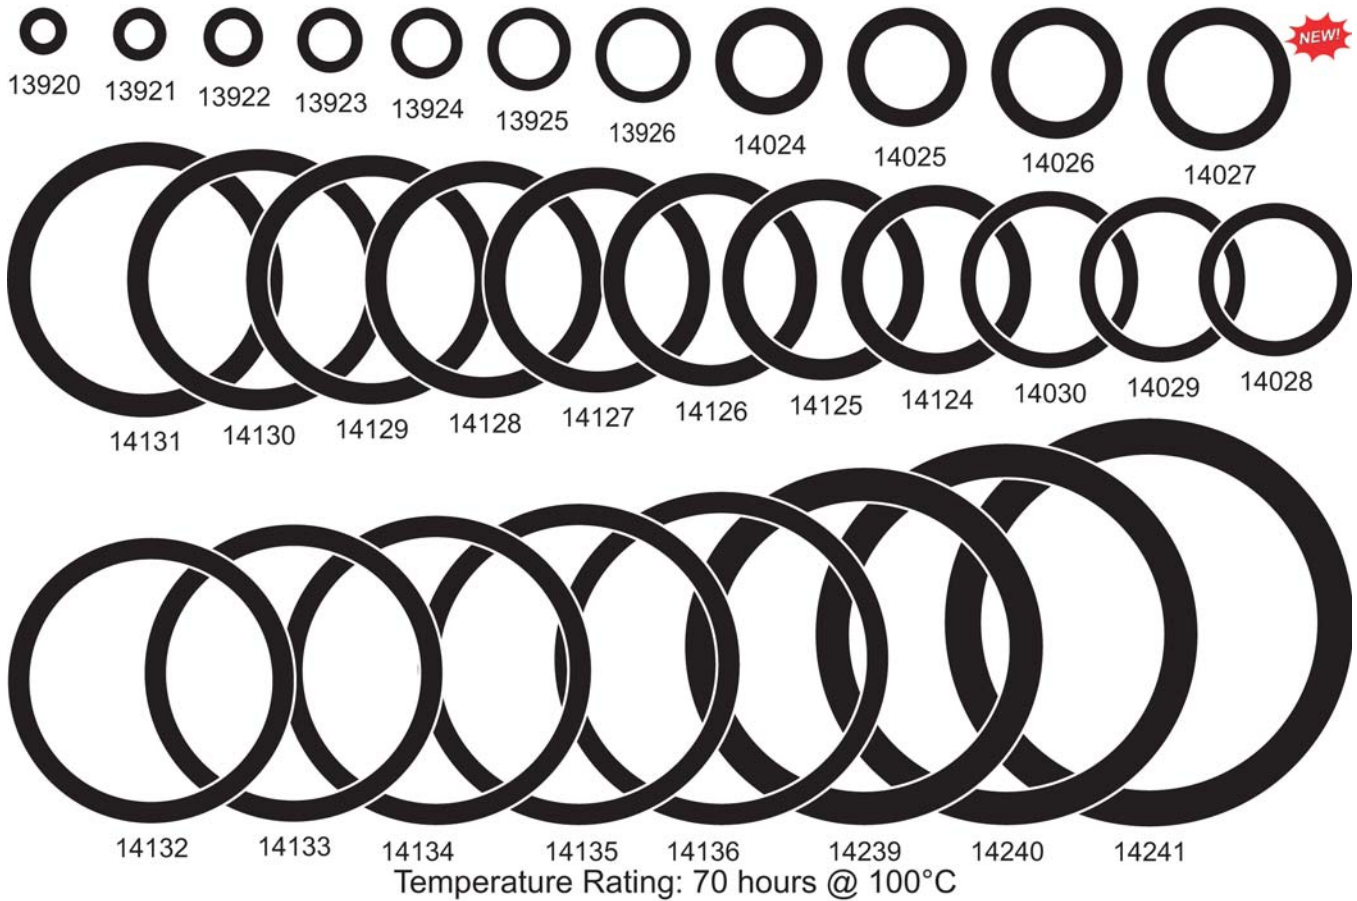

Rubber Products

O-Rings

Part #	Ind.#	I. D.	O. D.	Thickness	Qty.	Part #	Ind.#	I. D.	O. D.	Thickness	Qty.
13920PK	006	1/8"	1/4"	1/16"	50 Pcs.	14125PK	211	13/16"	1 1/16"	1/8"	50 Pcs.
13921PK	007	5/32"	9/32"	1/16"	50 Pcs.	14126PK	212	7/8"	1 1/8"	1/8"	50 Pcs.
13922PK	008	3/16"	5/16"	1/16"	50 Pcs.	14127PK	213	15/16"	1 3/16"	1/8"	50 Pcs.
13923PK	009	7/32"	11/32"	1/16"	50 Pcs.	14128PK	214	1"	1 1/4"	1/8"	50 Pcs.
13924PK	010	1/4"	3/8"	1/16"	50 Pcs.	14129PK	215	1 1/16"	1 5/16"	1/8"	50 Pcs.
13925PK	011	5/16"	7/16"	1/16"	50 Pcs.	14130PK	216	1 1/8"	1 3/8"	1/8"	25 Pcs.
13926PK	012	3/8"	1/2"	1/16"	50 Pcs.	14131PK	217	1 3/16"	1 7/16"	1/8"	25 Pcs.
14024PK	110	3/8"	9/16"	3/32"	50 Pcs.	14132PK	218	1 1/4"	1 1/2"	1/8"	25 Pcs.
14025PK	111	7/16"	5/8"	3/32"	50 Pcs.	14133PK	219	1 5/16"	1 9/16"	1/8"	25 Pcs.
14026PK	112	1/2"	11/16"	3/32"	50 Pcs.	14134PK	220	1 3/8"	1 5/8"	1/8"	25 Pcs.
14027PK	113	9/16"	3/4"	3/32"	50 Pcs.	14135PK	221	1 7/16"	1 11/16"	1/8"	25 Pcs.
14028PK	114	5/8"	13/16"	3/32"	50 Pcs.	14136PK	222	1 1/2"	1 3/4"	1/8"	25 Pcs.
14029PK	115	11/16"	7/8"	3/32"	50 Pcs.	14239PK	325	1 1/2"	1 7/8"	13/64"	25 Pcs.
14030PK	116	3/4"	15/16"	3/32"	50 Pcs.	14240PK	326	1 5/8"	2"	13/64"	25 Pcs.
14124PK	210	3/4"	1"	1/8"	50 Pcs.	14241PK	327	1 3/4"	2 1/8"	13/64"	25 Pcs.