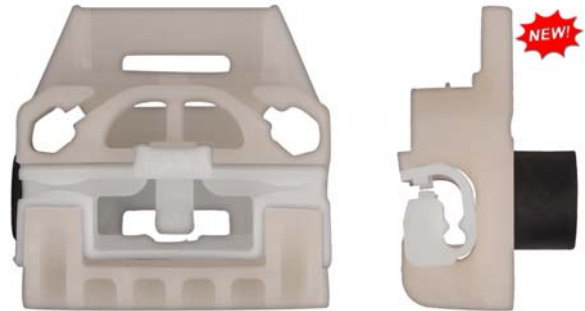

13563PK Right Front Door
Window Regulator Clips
Volkswagen Beetle 1997
Seat Ibiza 1999-2008
Seat Leon 1999-2006
Skoda Fabia 1999-2007

**Sold
Each**