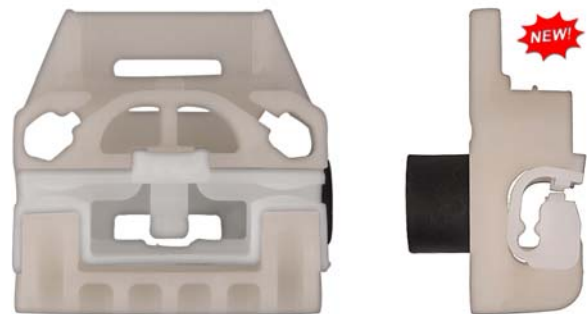

13562PK Left Front Door
Window Regulator Clip
Volkswagen Beetle 1997
Seat Ibiza 1999-2008
Seat Leon 1999-2006
Skoda Fabia 1999-2007

**Sold
Each**