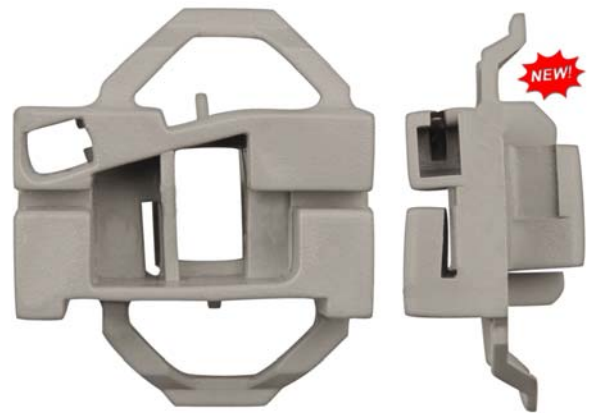

Clips Window Regulator

13559PK 45.68mm Width
52.75mm Height
26.40mm Thick
Right Rear Door
Window Regulator Clips
Seat Cordoba 1993-2002
Seat Ibiza 1993-2002
Skoda Octavia 1996-2002
Volkswagen Polo Classic 94-02

**Sold
Each**