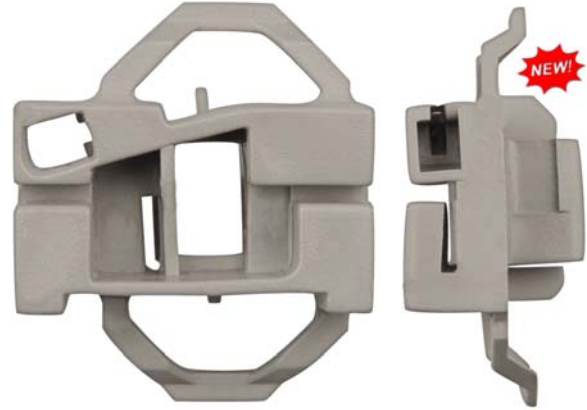

Seat

Clips Window Regulator

13559PK 45.68mm Width
52.75mm Height
26.40mm Thick
Right Rear Door
Window Regulator Clips
Seat Cordoba 1993-2002,
Seat Ibiza 1993-2002
Skoda Octavia 1996-2004
Volkswagen Polo Classic 94-02

**Sold
Each**