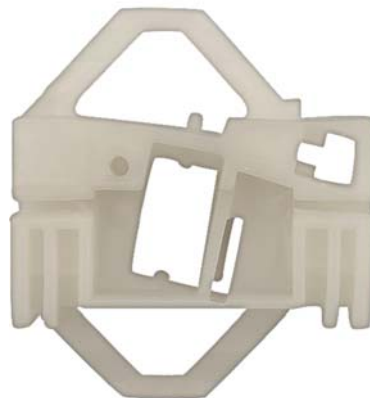

13557PK 46mm Width
52.30mm Height
22mm Thick
Left Front Door
Window Regulator Clips
Seat Cordoba 1993-2002
Seat Ibiza 1993-2002
Skoda Octavia 1996-2004
Volkswagen Polo Classic A 94-02

**Sold
Each**