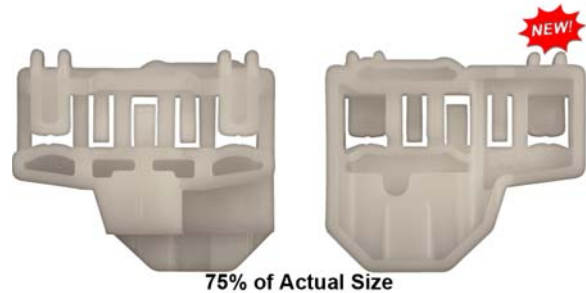

Seat

Clips Window Regulator

13522PK 46.42mm Width
39.35mm Height
18mm Thick
Window Regulator Clip, Front-Left (A-B), 2 pcs
Need.
AUDI A4 B5: 1994 to 2001
Seat Arosa: 2-4 Doors 1997-2004
Seat Ibiza: 2-4 Doors 1993-1999
Volkswagen PASSAT MK5 (B5/B5.5/ B6): 1996 to
2005
Volkswagen POLO: 1994 to 2002
Volkswagen LUPO: 1998 to 2005

**Sold
Each**