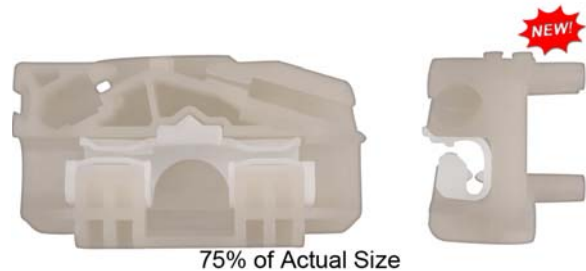

## Clips Window Regulator

**13522PK** 46.42mm Width  
39.35mm Height  
18mm Thick  
Window Regulator Clip, Front-Left (A-B), 2 pcs  
Need.  
AUDI A4 B5: 1994 to 2001  
Seat Arosa: 2-4 Doors 1997-2004  
Seat Ibiza: 2-4 Doors 1993-1999  
Volkswagen PASSAT MK5 (B5/B5.5/ B6): 1996 to  
2005  
Volkswagen POLO: 1994 to 2002  
Volkswagen LUPO: 1998 to 2005

**Sold  
Each**

**13539PK** 61mm Width  
34.40mm Height  
27.80mm Thick  
Left Front Door  
Window Regulator Clips  
Seat Alhambra 96-06  
Volkswagen Sharon  
Volkswagen Seat Leon 2009-On

**Sold  
Each**

**13540PK** 61mm Width  
34.40mm Height  
27.80mm Thick  
Right Front Door  
Window Regulator Clips  
Seat Alhambra 96-06  
Volkswagen Sharon,  
Volkswagen Seat Leon 2009-On

**Sold  
Each**

**13543PK** 46.40mm Width  
37mm Height  
19mm Thick  
Window Regulator Clip, Front-Right (A-B), 2 pcs  
Need.  
AUDI A4 B5: 1994 to 2001  
Seat Arosa: 2-4 Doors 1997-2004  
Seat Ibiza: 2-4 Doors 1993-1999  
Volkswagen PASSAT MK5 (B5/B5.5/ B6): 1996 to  
2005  
Volkswagen POLO: 1994 to 2002  
Volkswagen LUPO: 1998 to 2005