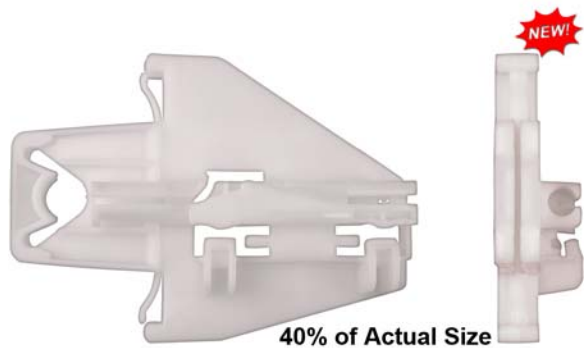

13602PK 130.50mm Length
95.15mm Width
Right Rear Door
Window Regulator Clips
Leon 1999-2006
Seat Toledo 2000-2006
Skoda Fabia 1997-2007

**Sold
Each**