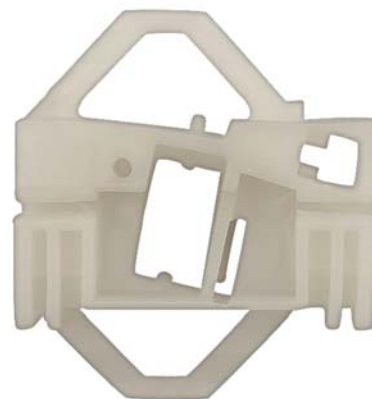

13557PK 46mm Width
52.30mm Height
22mm Thick
Left Front Door
Window Regulator Clips
Seat Cordoba 1993-2002
Seat Ibiza 1993-2002
Skoda Octavia 1996-2002
Volkswagen Polo Classic 94-02

**Sold
Each**