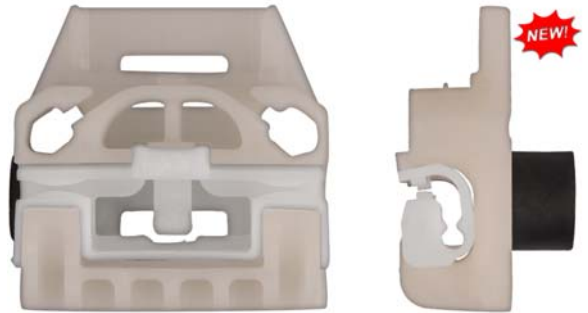

Seat

Clips Window Regulator

13563PK Right Front Door
Window Regulator Clip
Volkswagen Beetle 1997
Seat Ibiza 1999-2008
Seat Leon 1999-2006
Skoda Fabia 1999-2007

**Sold
Each**