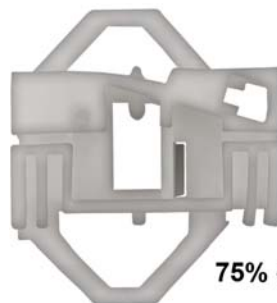

**Sold  
Each**

**13557PK** 46mm Width  
52.30mm Height  
22mm Thick  
Left Front Door  
Window Regulator Clips  
Seat Cordoba 1993-2002  
Seat Ibiza 1993-2002  
Skoda Octavia 1996-2004  
Volkswagen Polo Classic A 94-02

## Clips Window Regulator

**13558PK** 45.68mm Width  
52.75mm Height  
26.40mm Thick  
Left Rear Door  
Window Regulator Clip  
Volkswagen Polo  
Classic 1994-2002

**Sold  
Each**

75% of Actual Size