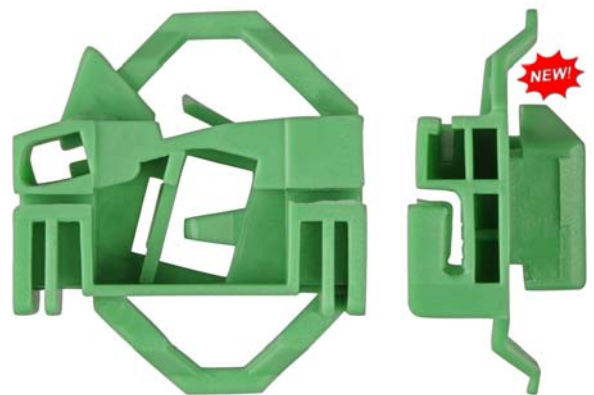

13560PK 45.68mm Width
52.75mm Height
26.40mm Thick
Left Rear Door
Window Regulator Clip
Seat Cordoba 1993-2002
Seat Ibiza 1993-2002
Skoda Octavia 1996-2004
Volkswagen Polo Classic A 94-02

**Sold
Each**