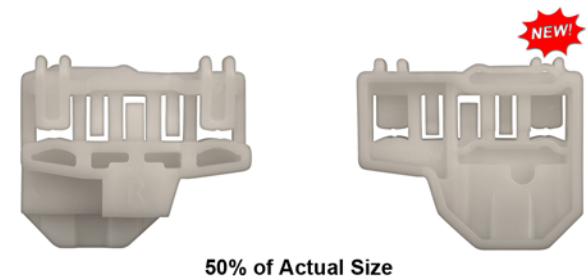

13543PK 46.40mm Width
37mm Height
19mm Thick
Window Regulator Clip, Front-Right (A-B), 2 pcs
Need.
AUDI A4 B5: 1994 to 2001
Seat Arosa: 2-4 Doors 1997-2004
Seat Ibiza: 2-4 Doors 1993-1999
Volkswagen PASSAT MK5 (B5/B5.5/ B6): 1996 to
2005
Volkswagen POLO: 1994 to 2002
Volkswagen LUPO: 1998 to 2005

**Sold
Each**