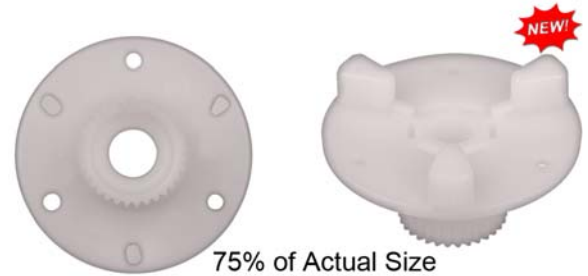

## Clips Window Regulator

**13563PK** Right Front Door  
Window Regulator Clip  
Volkswagen Beetle 1997  
Seat Ibiza 1999-2008  
Seat Leon 1999-2006  
Skoda Fabia 1999-2007

**Sold  
Each**

**13601PK** 95.30mm Width  
132mm Height  
29mm Thick  
Left Rear Door  
Window Regulator Clips  
Leon 1999-2006  
Seat Toledo 2000-2006  
Skoda Fabia 1997-2007

**Sold  
Each**

**13602PK** 95.30mm Width  
132mm Height  
29mm Thick  
Right Rear Door  
Window Regulator Clips  
Leon 1999-2006  
Seat Toledo 2000-2006  
Skoda Fabia 1997-2007

**Sold  
Each**

## Gears Window Regulator

**13899PK** 42mm Outside Diameter  
23mm Thick  
Left Or Right  
Motor & Reel Connector  
Window Regulator Gears  
Seat  
Skoda  
Volkswagen T5

**Sold  
Each**