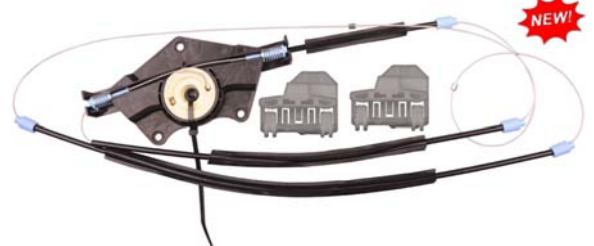

13780 Right Front Door
Window Regulator Kit
Skoda Superb 2002-2008
Volkswagen Passat 1998-2005

**Sold
Each**