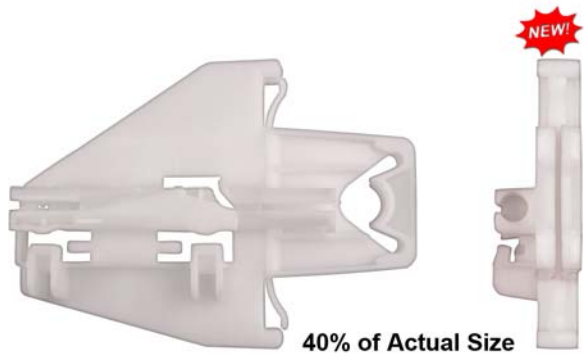

## Clips Window Regulator

**13562PK** Left Front Door  
Window Regulator Clips  
Volkswagen Beetle 1997  
Seat Ibiza 1999-2008  
Seat Leon 1999-2006  
Skoda Fabia 1999-2007

**Sold  
Each**

**13563PK** Right Front Door  
Window Regulator Clips  
Volkswagen Beetle 1997  
Seat Ibiza 1999-2008  
Seat Leon 1999-2006  
Skoda Fabia 1999-2007

**Sold  
Each**

**13601PK** 130.50mm Length  
95.15mm Width  
Left Rear Door  
Window Regulator Clips  
Leon 1999-2006  
Seat Toledo 2000-2006  
Skoda Fabia 1997-2007

**Sold  
Each**

**13602PK** 130.50mm Length  
95.15mm Width  
Right Rear Door  
Window Regulator Clips  
Leon 1999-2006  
Seat Toledo 2000-2006  
Skoda Fabia 1997-2007