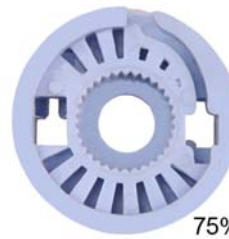

Seat

Wheels Window Regulator

13614PK 40mm Outside Diameter
16mm Thick
Left Door
Window Regulator Wheels
Peugeot 307CC 2003-2008
Seat Ibiza 2003-On

**Sold
Each**