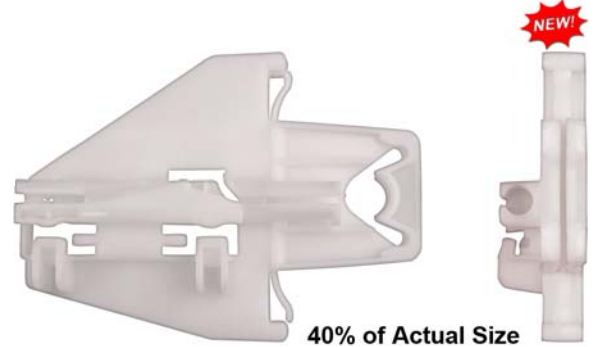

13601PK 95.30mm Width
132mm Height
29mm Thick
Left Rear Door
Window Regulator Clips
Leon 1999-2006
Seat Toledo 2000-2006
Skoda Fabia 1997-2007

**Sold
Each**