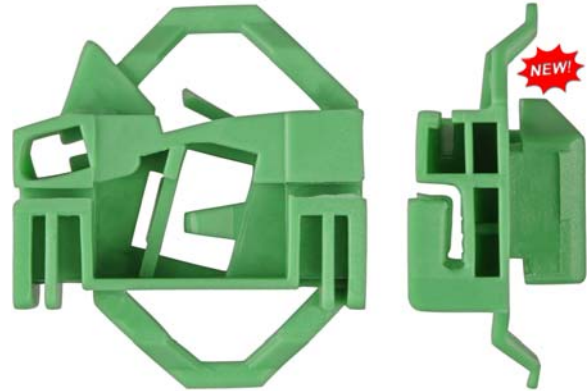

13560PK 45.68mm Width
52.75mm Height
26.40mm Thick
Right Rear Door
Window Regulator Clips
Seat Cordoba 1993-2002,
Seat Ibiza 1993-2002
Skoda Octavia 1996-2004
Volkswagen Polo Classic 94-02

**Sold
Each**