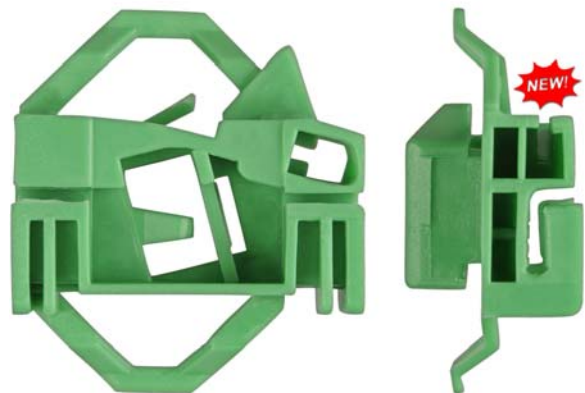

13561PK 45.68mm Width
52.75mm Height
26.40mm Thick
Right Front Door
Window Regulator Clips
Seat Cordoba 1993-2002
Seat Ibiza 1993-2002
Skoda Octavia 1996-2002
Volkswagen Polo Classic 94-02

**Sold
Each**