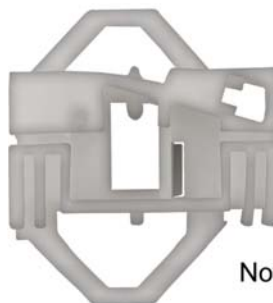

**Sold
Each**

13557PK 46mm Width
52.30mm Height
22mm Thick
Left Front Door
Window Regulator Clips
Seat Cordoba 1993-2002
Seat Ibiza 1993-2002
Skoda Octavia 1996-2004
Volkswagen Polo Classic A 94-02

**Sold
Each**

Clips Window Regulator

13558PK 45.68mm Width
52.75mm Height
26.40mm Thick
Left Rear Door
Window Regulator Clip
Volkswagen Polo
Classic 1994-2002

**Sold
Each**

Not Actual Size

Seat

Clips Window Regulator

13559PK 45.68mm Width
52.75mm Height
26.40mm Thick
Right Rear Door
Window Regulator Clips
Seat Cordoba 1993-2002,
Seat Ibiza 1993-2002
Skoda Octavia 1996-2004
Volkswagen Polo Classic 94-02