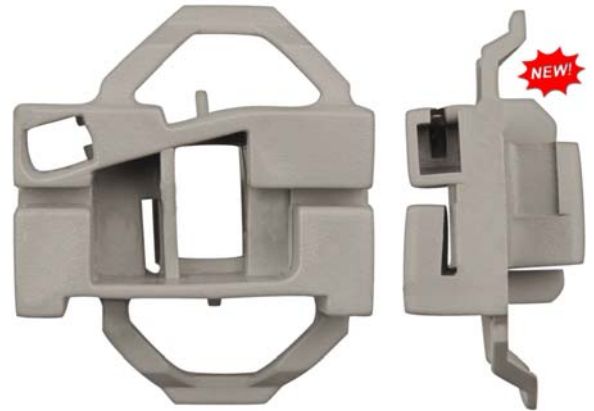

Clips Window Regulator

13558PK 45.68mm Width
52.75mm Height
26.40mm Thick
Left Rear Door
Window Regulator Clip
Volkswagen Polo
Classic 1994-2002

**Sold
Each**

Not Actual Size

Seat

Clips Window Regulator

13559PK 45.68mm Width
52.75mm Height
26.40mm Thick
Right Rear Door
Window Regulator Clips
Seat Cordoba 1993-2002,
Seat Ibiza 1993-2002
Skoda Octavia 1996-2004
Volkswagen Polo Classic 94-02

**Sold
Each**

13560PK 45.68mm Width
52.75mm Height
26.40mm Thick
Right Rear Door
Window Regulator Clips
Seat Cordoba 1993-2002,
Seat Ibiza 1993-2002
Skoda Octavia 1996-2004
Volkswagen Polo Classic 94-02