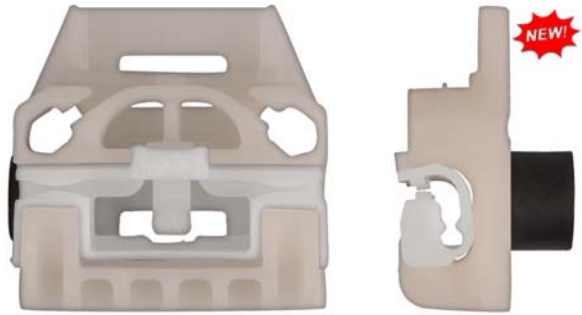

**Sold
Each**

13562PK Left Front Door
Window Regulator Clip
Volkswagen Beetle 1997
Seat Ibiza 1999-2008
Seat Leon 1999-2006
Skoda Fabia 1999-2007

**Sold
Each**

Seat

Clips Window Regulator

13563PK Right Front Door
Window Regulator Clip
Volkswagen Beetle 1997
Seat Ibiza 1999-2008
Seat Leon 1999-2006
Skoda Fabia 1999-2007

**Sold
Each**

13601PK 95.30mm Width
132mm Height
29mm Thick
Left Rear Door
Window Regulator Clips
Leon 1999-2006
Seat Toledo 2000-2006
Skoda Fabia 1997-2007

**Sold
Each**

13602PK 95.30mm Width
132mm Height
29mm Thick
Right Rear Door
Window Regulator Clips
Leon 1999-2006
Seat Toledo 2000-2006
Skoda Fabia 1997-2007