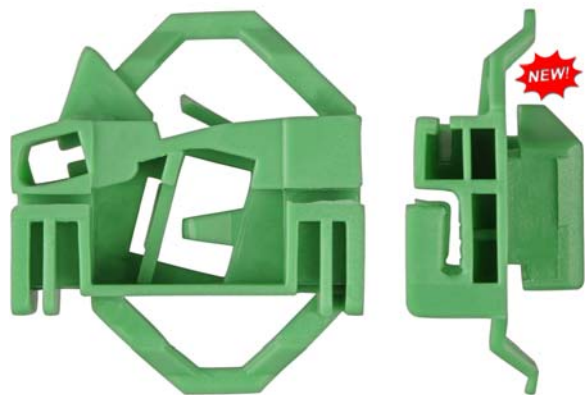

13560PK 45.68mm Width
52.75mm Height
26.40mm Thick
Left Rear Door
Window Regulator Clip
Seat Cordoba 1993-2002
Seat Ibiza 1993-2002
Skoda Octavia 1996-2004
Volkswagen Polo Classic A 94-02

**Sold
Each**