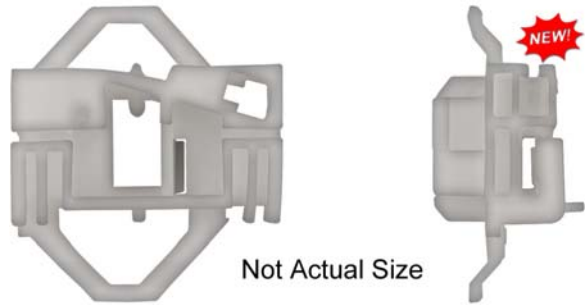

**Sold
Each**

13557PK 46mm Width
52.30mm Height
22mm Thick
Left Front Door
Window Regulator Clips
Seat Cordoba 1993-2002
Seat Ibiza 1993-2002
Skoda Octavia 1996-2002
Volkswagen Polo Classic 94-02

**Sold
Each**

Skoda

Clips Window Regulator

13558PK 45.68mm Width
52.75mm Height
26.40mm Thick
Left Rear Door
Window Regulator Clip
Volkswagen Polo
Classic 1994-2002

**Sold
Each**

Clips Window Regulator

13559PK 45.68mm Width
52.75mm Height
26.40mm Thick
Right Rear Door
Window Regulator Clips
Seat Cordoba 1993-2002
Seat Ibiza 1993-2002
Skoda Octavia 1996-2002
Volkswagen Polo Classic 94-02