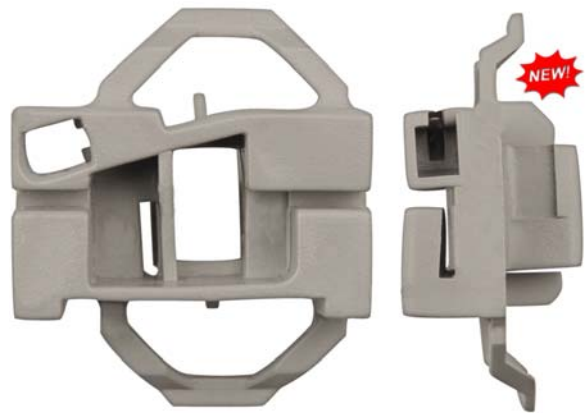

Clips Window Regulator

13559PK 45.68mm Width
52.75mm Height
26.40mm Thick
Right Rear Door
Window Regulator Clips
Seat Cordoba 1993-2002
Seat Ibiza 1993-2002
Skoda Octavia 1996-2002
Volkswagen Polo Classic 94-02

**Sold
Each**