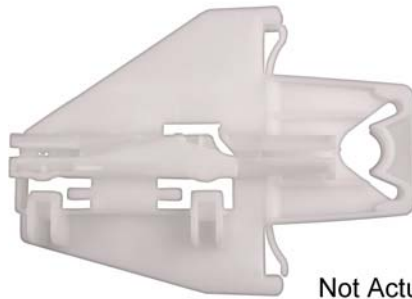

**Sold
Each**

Skoda

Clips Window Regulator

13562PK Left Front Door
Window Regulator Clips
Volkswagen Beetle 1997
Seat Ibiza 1999-2008
Seat Leon 1999-2006
Skoda Fabia 1999-2007

**Sold
Each**

13563PK Right Front Door
Window Regulator Clips
Volkswagen Beetle 1997
Seat Ibiza 1999-2008
Seat Leon 1999-2006
Skoda Fabia 1999-2007

**Sold
Each**

13601PK 130.50mm Length
95.15mm Width
Left Rear Door
Window Regulator Clips
Leon 1999-2006
Seat Toledo 2000-2006
Skoda Fabia 1997-2007

**Sold
Each**

Not Actual Size

13602PK 130.50mm Length
95.15mm Width
Right Rear Door
Window Regulator Clips
Leon 1999-2006
Seat Toledo 2000-2006
Skoda Fabia 1997-2007