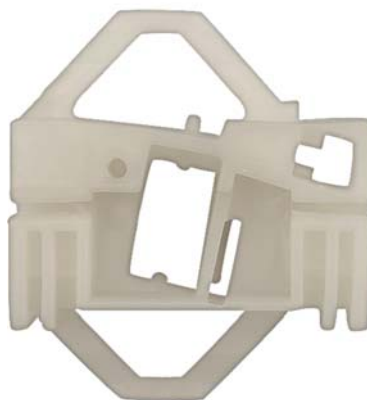

**Sold
Each**

Seat

Clips Window Regulator

13545PK 43.50mm Width
27.30mm Height
24.70mm Thick
Left & Right Front Door
Window Regulator Clips
Volkswagen Polo A03
Lupo 1994-1999
Seat Arosa,
Seat Cordoba 1993-2002
Seat Iiza 1993-2001

**Sold
Each**

13556PK 45.68 Width
52.75mm Height
26.40mm Thick
Right Front Door
Window Regulator Clips
Seat Cordoba 1993-2002
Seat Ibiza 1993-2002
Skoda Octavia 1996-2004
Volkswagen Polo Classic A 94-02

**Sold
Each**

13557PK 46mm Width
52.30mm Height
22mm Thick
Left Front Door
Window Regulator Clips
Seat Cordoba 1993-2002
Seat Ibiza 1993-2002
Skoda Octavia 1996-2004
Volkswagen Polo Classic A 94-02

**Sold
Each**

Clips Window Regulator

13558PK 45.68mm Width
52.75mm Height
26.40mm Thick
Left Rear Door
Window Regulator Clip
Volkswagen Polo
Classic 1994-2002

**Sold
Each**

Not Actual Size

Seat

Clips Window Regulator

13559PK 45.68mm Width
52.75mm Height
26.40mm Thick
Right Rear Door
Window Regulator Clips
Seat Cordoba 1993-2002,
Seat Ibiza 1993-2002
Skoda Octavia 1996-2004
Volkswagen Polo Classic 94-02