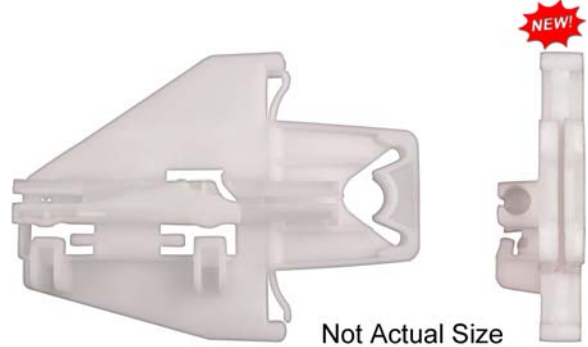

**Sold
Each**

13562PK Left Front Door
Window Regulator Clip
Volkswagen Beetle 1997
Seat Ibiza 1999-2008
Seat Leon 1999-2006
Skoda Fabia 1999-2007

**Sold
Each**

Seat

Clips Window Regulator

13563PK Right Front Door
Window Regulator Clip
Volkswagen Beetle 1997
Seat Ibiza 1999-2008
Seat Leon 1999-2006
Skoda Fabia 1999-2007

**Sold
Each**

13601PK 95.30mm Width
132mm Height
29mm Thick
Left Rear Door
Window Regulator Clips
Leon 1999-2006
Seat Toledo 2000-2006
Skoda Fabia 1997-2007

**Sold
Each**

13602PK 95.30mm Width
132mm Height
29mm Thick
Right Rear Door
Window Regulator Clips
Leon 1999-2006
Seat Toledo 2000-2006
Skoda Fabia 1997-2007