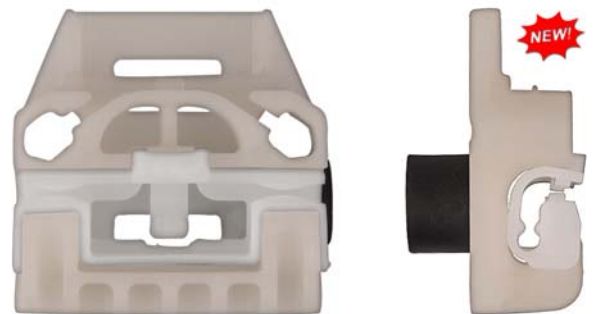

13562PK Left Front Door
Window Regulator Clip
Volkswagen Beetle 1997
Seat Ibiza 1999-2008
Seat Leon 1999-2006
Skoda Fabia 1999-2007

**Sold
Each**