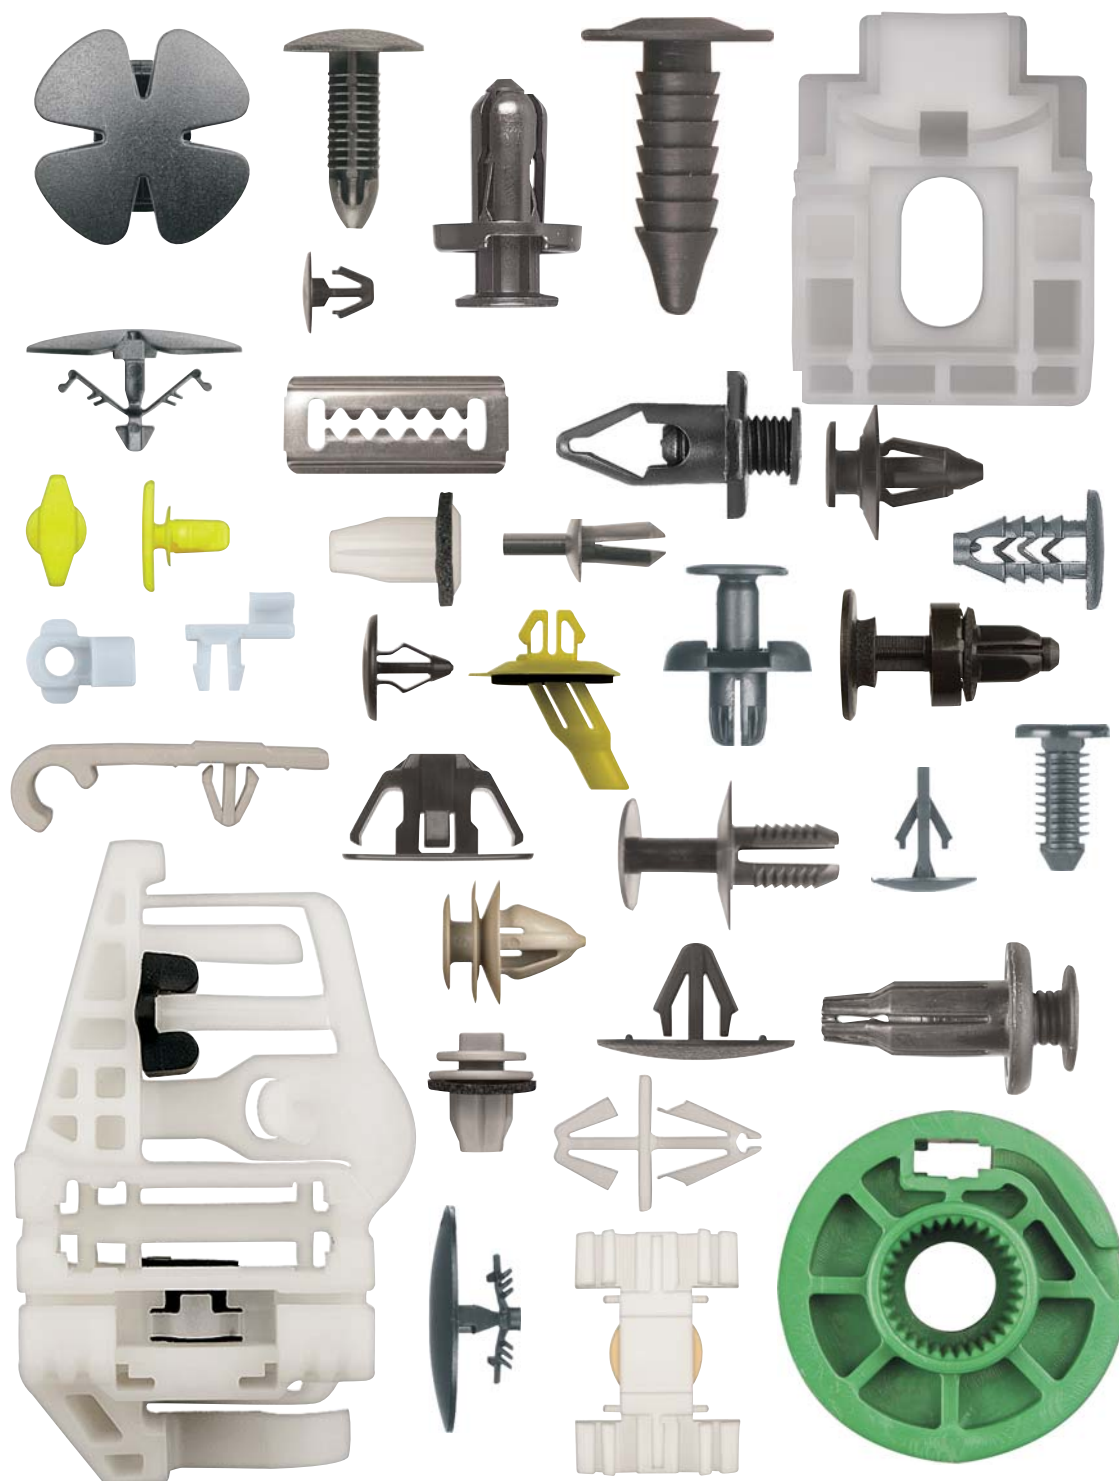

Import Saab, Seat, Skoda, Subaru, Suzuki

5df. 201,

Table of Contents

Alphabetized Listing

C	
Clips Moulding	12
Clips Window Regulator	1-7
Clips Window Regulator	2, 6
G	
Gears Window Regulator	4, 8
H	
Hardware Bumper	8-9
K	
Kits Window Regulator	1
Kits Window Regulator Repair	8
R	
Retainers Cowl Panel	12
Retainers Door Panel	11
Retainers Grille	12
Retainers Hood Insulation	9-10
Retainers Moulding	12
Retainers Phillips Screw	11
Retainers Push Type	10-12
Retainers Screw Grommet	9
Retainers Shield	9
Retainers Slotted Screw	11
S	
Saab	1
Seat	1-5
Skoda	5-8
Subaru	8-12
Suzuki	12
W	
Wheels Window Regulator	5, 8