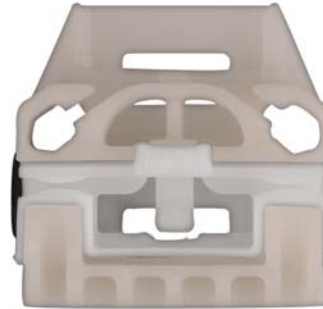

13563PK Right Front Door
Window Regulator Clips
Volkswagen Beetle 1997
Seat Ibiza 1999-2008
Seat Leon 1999-2006
Skoda Fabia 1999-2007

**Sold
Each**