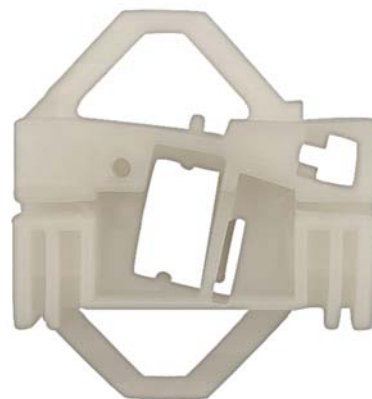

**Sold
Each**

Not Actual Size

Skoda

Clips Window Regulator

13556PK 45.68 Width
52.75mm Height
26.40mm Thick
Right Front Door
Window Regulator Clips
Seat Cordoba 1993-2002
Seat Ibiza 1993-2002
Skoda Octavia 1996-2004
Volkswagen Polo Classic A 94-02

**Sold
Each**

13557PK 46mm Width
52.30mm Height
22mm Thick
Left Front Door
Window Regulator Clips
Seat Cordoba 1993-2002
Seat Ibiza 1993-2002
Skoda Octavia 1996-2002
Volkswagen Polo Classic 94-02

**Sold
Each**