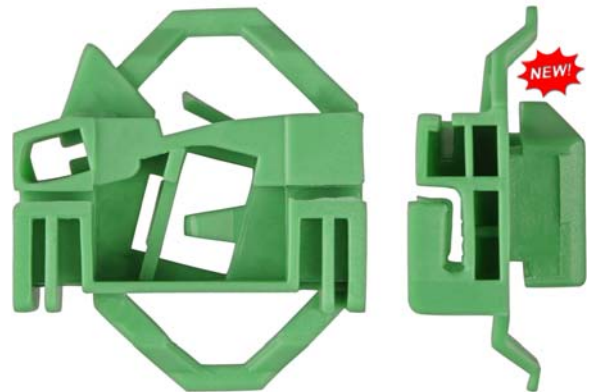

13560PK 45.68mm Width
52.75mm Height
26.40mm Thick
Right Rear Door
Window Regulator Clips
Seat Cordoba 1993-2002,
Seat Ibiza 1993-2002
Skoda Octavia 1996-2004
Volkswagen Polo Classic 94-02

**Sold
Each**