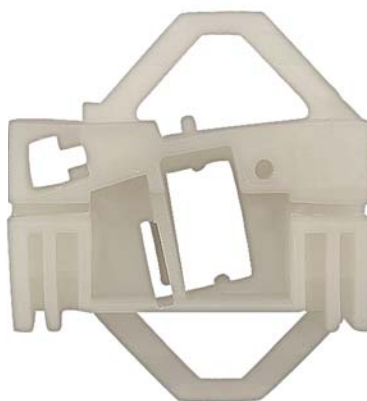

13556PK 45.68 Width
52.75mm Height
26.40mm Thick
Right Front Door
Window Regulator Clips
Seat Cordoba 1993-2002
Seat Ibiza 1993-2002
Skoda Octavia 1996-2004
Volkswagen Polo Classic A 94-02

**Sold
Each**