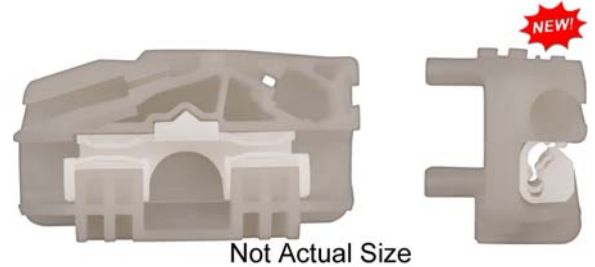

13539PK 61mm Width
34.40mm Height
27.80mm Thick
Left Front Door
Window Regulator Clips
Seat Alhambra 96-06
Volkswagen Sharon
Volkswagen Seat Leon 2009-On

**Sold
Each**