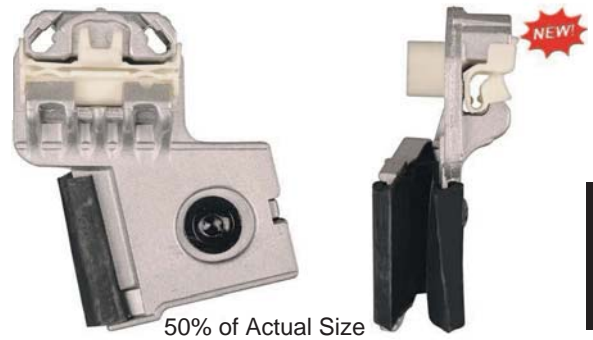

13554PK Right Front Door
Window Regulator Clips
Volkswagen Golf Bora &
Peugeot 607
Used With # 13555

**Sold
Each**