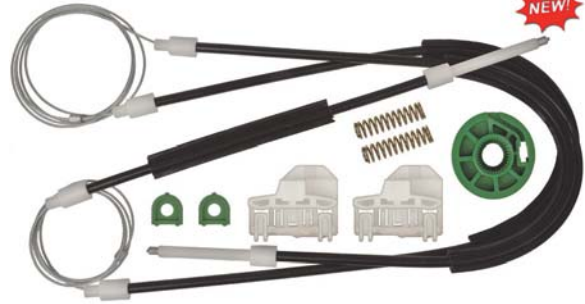

Audi

Kits Window Regulator Repair

13710 Left Front Door
Window Regulator Kits
Audi A4, B5 4/5 1996-2001

1 Kit