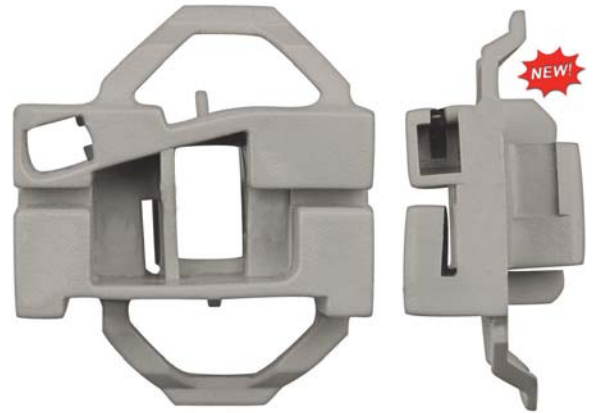

Seat

Clips Window Regulator

13559PK 45.68mm Width
52.75mm Height
26.40mm Thick
Right Rear Door
Window Regulator Clips
Seat Cordoba 1993-2002,
Seat Ibiza 1993-2002
Skoda Octavia 1996-2004
Volkswagen Polo Classic 94-02

**Sold
Each**