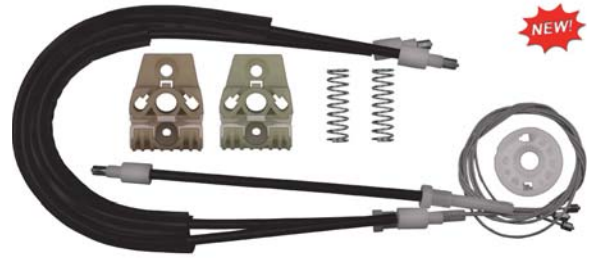

Volkswagen

Kits Window Regulator Repair

13789 Left Front Door
Window Regulator Kit
Volkswagen Golf 5 Coupe 2003-2009

1 Kit