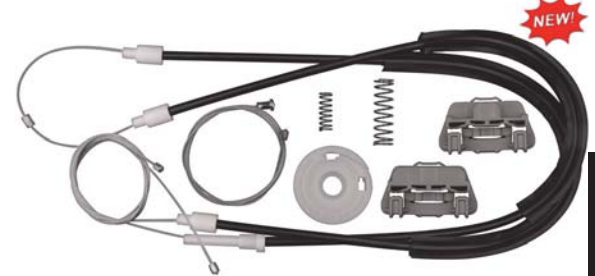

13815 Right Front Door
Window Regulator Repair Kit
Jaguar X 1999-2008

1 Kit