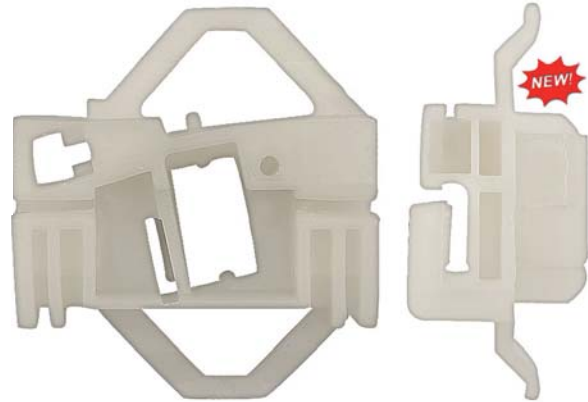

Volkswagen

Clips Window Regulator

13556PK 45.68mm Width
52.75mm Height
26.40mm Thick
Right Front Door
Window Regulator Clip
Volkswagen Polo Classic A 94-02
Skoda Octavia 1996-2004
Seat Cordoba 1993-2002
Seat Ibiza 1993-2002

**Sold
Each**