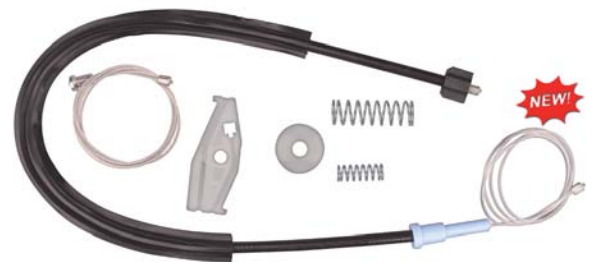

13569 Right Rear Door
Window Regulator Kit
Volkswagen Cabriolet 2003-2010

**Sold
Each**