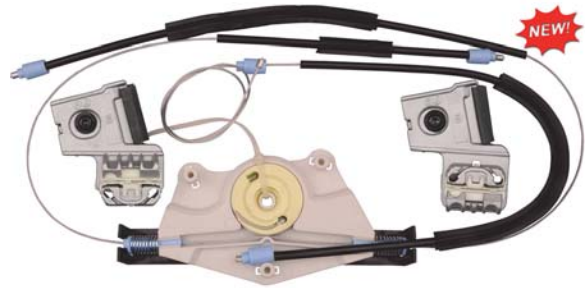

Volkswagen

Kits Window Regulator Repair

13771 Right Front Door
Window Regulator Kit
Volkswagen Golf 4 Bora 1998 - 2004
Aluminum Metal
Volkswagen # 1JM898462

1 Kit