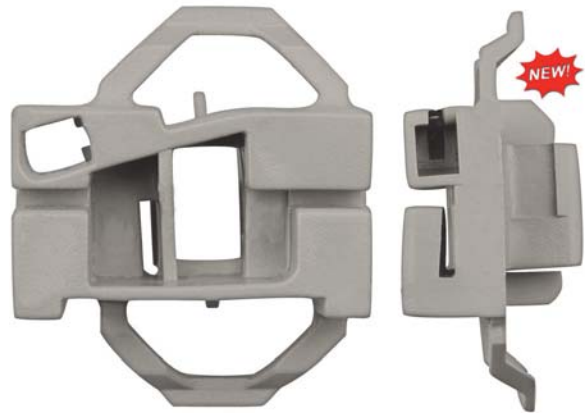

Sold
Each

13559PK 45.68mm Width
52.75mm Height
26.40mm Thick
Right Rear Door
Window Regulator Clips
Seat Cordoba 1993-2002
Seat Ibiza 1993-2002
Skoda Octavia 1996-2002
Volkswagen Polo Classic 94-02

Sold
Each