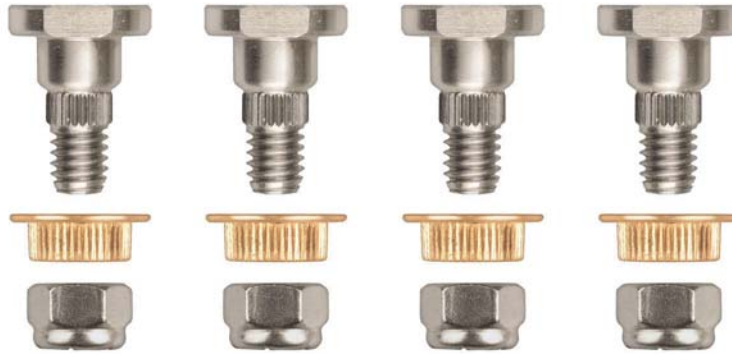

General Motors

Kits Door Hinge Pin & Bushings