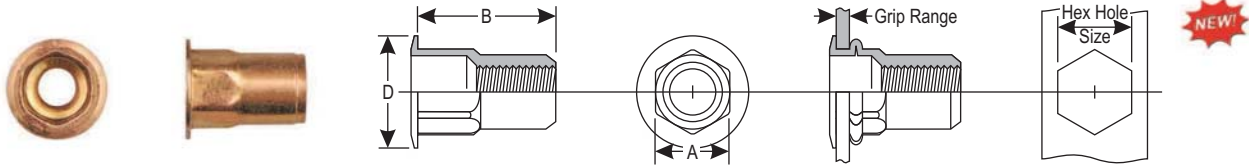

Nutsert Round Type

NEW!

Part #	Thread Size	Grip Range	A	B	D	Drill Size	Qty.
12694PK	6-32	.020-.080"	.265"	.420"	.390"	17/64"	25 Pcs.
12696PK	8-32	.020-.080"	.265"	.420"	.390"	17/64"	25 Pcs.
12698PK	10-24	.020-.130"	.296"	.475"	.415"	19/64"	25 Pcs.
12699PK	10-32	.020-.130"	.296"	.475"	.415"	25/64"	25 Pcs.
12700PK	1/4-20	.027-.165"	.390"	.580"	.500"	25/64"	25 Pcs.
12702PK	5/16-18	.027-.150"	.530"	.690"	.685"	17/32"	10 Pcs.
12704PK	3/8-16	.027-.150"	.530"	.690"	.685"	17/32"	10 Pcs.
12706PK	1/2-13	.063-.200"	.685"	1.150"	.865"	11/16"	5 Pcs.
12674PK	4-.70mm	.50-2.00mm	6.73mm	10.67mm	9.91mm	6.75mm	25 Pcs.
12676PK	5-.80mm	.50-3.30mm	7.52mm	12.07mm	10.54mm	7.60mm	25 Pcs.
12678PK	6-1.00mm	.70-4.20mm	9.91mm	14.73mm	12.70mm	10mm	25 Pcs.
12680PK	8-1.25mm	.70-3.80mm	13.46mm	17.53mm	17.40mm	13.50mm	10 Pcs.
12682PK	10-1.50mm	.70-3.80mm	13.46mm	17.53mm	17.40mm	13.50mm	10 Pcs.

Specialty Nuts

Nutsert Hex Type

Part #	Thread Size	Grip Range	A	B	D	Hole Size	Qty.
12709PK	6-32	.020-.080"	.249"	.385"	.375"	1/4"	25 Pcs.
12711PK	8-32	.020-.080"	.249"	.385"	.375"	1/4"	25 Pcs.
12713PK	10-32	.020-.130"	.280"	.435"	.390"	9/32"	25 Pcs.
12715PK	1/4-20	.027-.165"	.374"	.585"	.510"	3/8"	15 Pcs.
12717PK	5/16-18	.027-.150"	.499"	.685"	.655"	1/2"	10 Pcs.
12719PK	3/8-16	.027-.150"	.499"	.685"	.655"	1/2"	10 Pcs.
12685PK	4-70mm	.20-.30mm	6.35mm	11.05mm	9.53mm	6.35mm	15 Pcs.
10210PK	5-.80mm	.50-3.30mm	7.10mm	11.05mm	9.91mm	7.14mm	15 Pcs.
10211PK	6-1.00mm	.70-4.20mm	9.50mm	14.86mm	12.96mm	9.53mm	15Pcs.
12690PK	8-1.25mm	.70-3.80mm	12.70mm	17.40mm	16.64mm	12.70mm	15 Pcs.
12692PK	10-1.50mm	.70-3.80mm	12.70mm	17.40mm	16.64mm	12.70mm	10 Pcs.