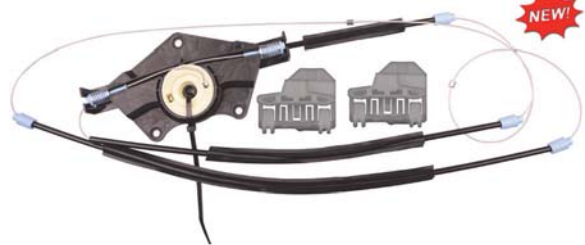

13780 Right Front Door
Window Regulator Kit
Skoda Superb 2002-2008
Volkswagen Passat 1998-2005

Sold Each