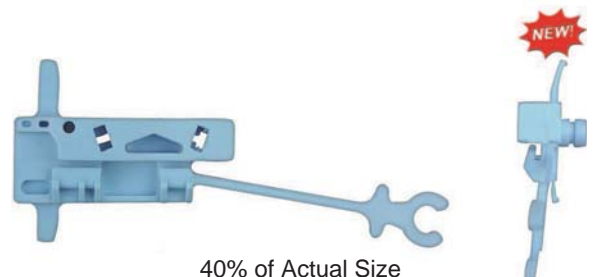

40% of Actual Size

13667PK 142.68mm Width
57mm Height
26.35mm Thick
Right Door
Window Regulator Clips
Fiat Ducato
Renault Master

**Sold
Each**