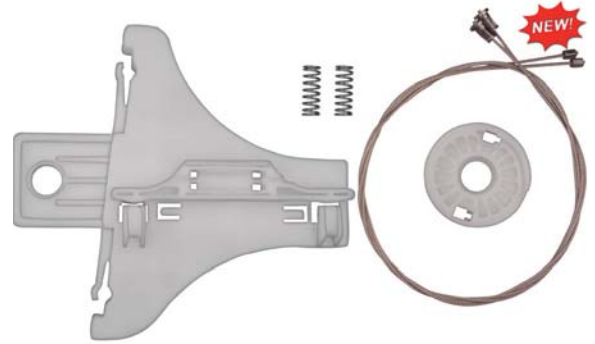

Volkswagen

Kits Window Regulator Repair

13775 Left Front Door
Window Regulator Kit
Volkswagen Passat

1 Kit