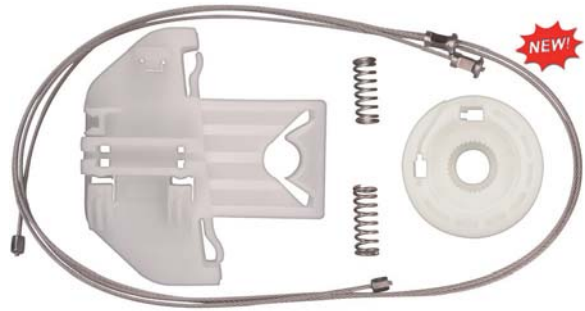

Ford

Kits Window Regulator Repair

13751 Right Rear Door
Window Regulator Kit
Ford Focus

1 Kit