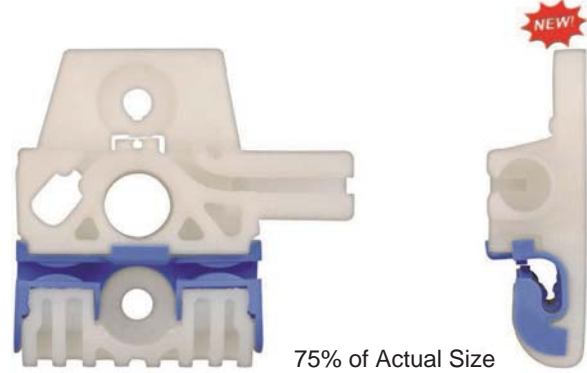

13892PK 57.50mm Width
56mm Height
17.40mm Thick
Left Front Door
Window Regulator Clips
Volkswagen Golf 6 2009

**Sold
Each**