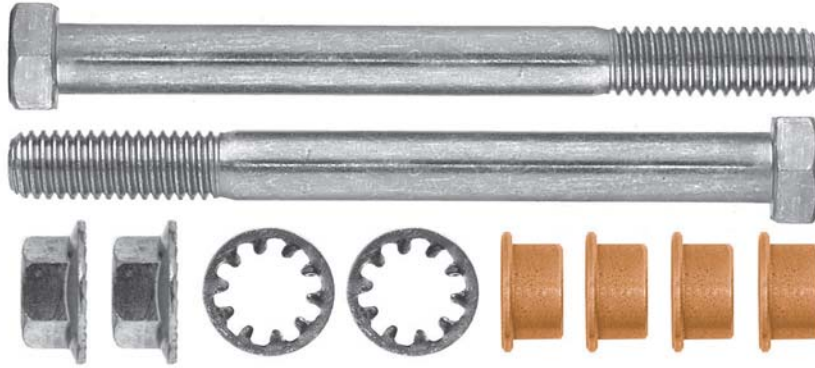

Doors

14 Kits Door Hinge Pin & Bushing

9964 Dodge Trucks
1994-2003 Dodge Ram
Kit Will Repair One Door
Door Hinge Pin & Bushing Kit

1 Kit