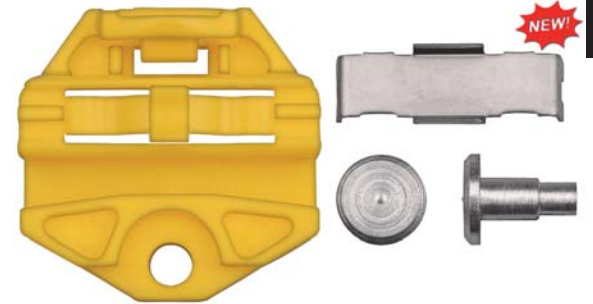

Sold
Each

NEW!

Hose Clamps

Hose or Clamp Dimensional Sizing Chart

Diameter
1/16" Increments

Mini
Hose Clamps

Standard
Hose Clamps

Clamps