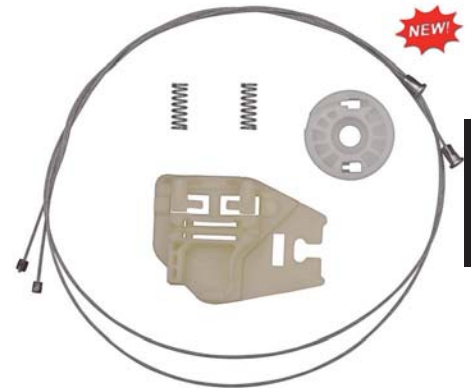

13735 Left Rear Door
Window Regulator Kits
BMW E46 1998 - 2005