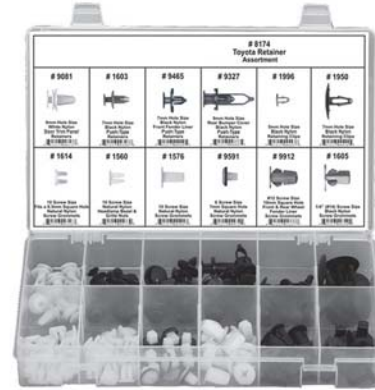

Assortments

Assortment Retainer Toyota

# 8174 Toyota Retainer Assortment					
# 9081 9mm Hole Size White Nylon Door Trim Panel Retainers	# 1603 7mm Hole Size Black Nylon Push-Type Retainers	# 9465 7mm Hole Size Black Nylon Front Fender Liner Push-Type Retainers	# 9327 9mm Hole Size Rear Bumper Cover Black Nylon Push-Type Retainers	# 1996 5mm Hole Size Black Nylon Retaining Clips	# 1950 7mm Hole Size Black Nylon Retaining Clips
# 1614 10 Screw Size Fits a 8.5mm Square Hole Natural Nylon Screw Grommets	# 1560 10 Screw Size Natural Nylon Headlamp Bezel & Grille Nuts	# 1576 10 Screw Size Natural Nylon Screw Grommets	# 9591 6 Screw Size 7mm Square Hole Natural Nylon Screw Grommets	# 9912 #12 Screw Size 10mm Square Hole Front & Rear Wheel Fender Liner Screw Grommets	# 1605 1/4" (#14) Screw Size Black Nylon Screw Grommets