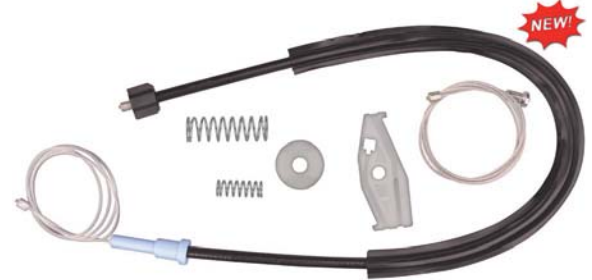

Kits Window Regulator Repair

13568 Left Rear Door
Window Regulator Kit
Volkswagen Cabriolet 2003-2010

**Sold
Each**