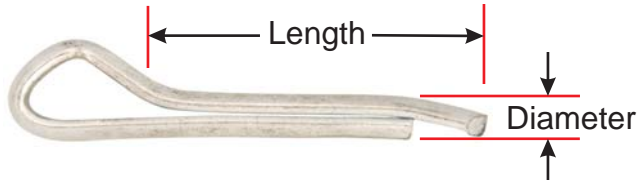

500 Pcs.

Self-Piercing Grommets

10475PK Size # 2
3/8" I.D. 3/4" O.D.
Nickel on Brass
Self-Piercing
Grommets & Washers

144 Pcs.

Fasteners Standard

Cotter Pins Hammerlock Type Bright Zinc Finish

2

Part #	Size	Finish	Qty.
4062PK	1/16 x 3/4"	Zinc	200 Pcs.
4063PK	1/16 x 1"	Zinc	200 Pcs.
4064PK	1/16 x 1 1/4"	Zinc	200 Pcs.
4065PK	1/16 x 1 1/2"	Zinc	200 Pcs.
4067PK	1/16 x 2"	Zinc	200 Pcs.
4069PK	3/32 x 3/4"	Zinc	200 Pcs.
4070PK	3/32 x 1"	Zinc	200 Pcs.
4071PK	3/32 x 1 1/4"	Zinc	200 Pcs.
4072PK	3/32 x 1 1/2"	Zinc	200 Pcs.
4074PK	3/32 x 2"	Zinc	200 Pcs.
4084PK	1/8 x 3/4"	Zinc	200 Pcs.
4086PK	1/8 x 1"	Zinc	200 Pcs.
4087PK	1/8 x 1 1/4"	Zinc	200 Pcs.
4088PK	1/8 x 1 1/2"	Zinc	200 Pcs.
4089PK	1/8 x 1 3/4"	Zinc	200 Pcs.
4090PK	1/8 x 2"	Zinc	200 Pcs.
4091PK	1/8 x 2 1/2"	Zinc	200 Pcs.
4094PK	5/32 x 1"	Zinc	100 Pcs.
4095PK	5/32 x 1 1/4"	Zinc	100 Pcs.
4096PK	5/32 x 1 1/2"	Zinc	100 Pcs.
4098PK	5/32 x 2"	Zinc	100 Pcs.
4100PK	5/32 x 2 1/2"	Zinc	100 Pcs.
4103PK	3/16 x 1"	Zinc	100 Pcs.
4105PK	3/16 x 1 1/2"	Zinc	100 Pcs.
4107PK	3/16 x 2"	Zinc	100 Pcs.
4108PK	3/16 x 2 1/2"	Zinc	100 Pcs.
4112PK	1/4 x 1"	Zinc	100 Pcs.
4114PK	1/4 x 1 1/2"	Zinc	100 Pcs.
4116PK	1/4 x 2"	Zinc	100 Pcs.

Insert

Insert as you would any ordinary cotter pin. Hammer Lock pins have specially tapered parallel shanks for quick insertion.

Hit with Hammer

When hammer hits head of Hammer Lock pin, it forces the shorter shank down over the curved end of the longer shank, thus causing the lower ends of the shanks to spread apart. This simple operation locks the pin securely in place. No twisting or spreading of the shanks is necessary. It is all done automatically.