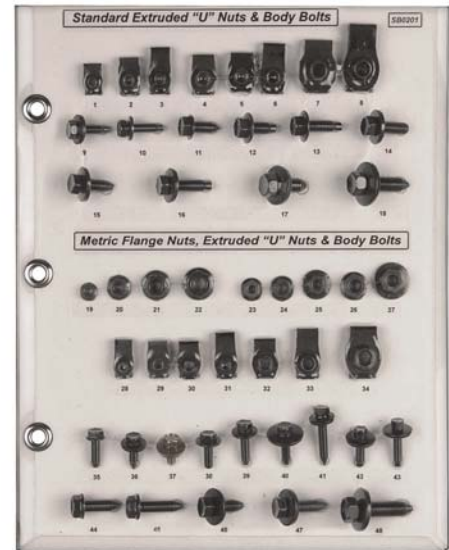

SB0201 Black & Yellow Zinc Finish
Standard Extruded U Nuts,
Hex Flange & Loose Washer Body Bolts
Metric Flange Nuts, Extruded U Nuts,
Hex Flange & Loose Washer Body Bolts

**Sold
Each**