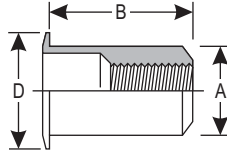

Nutsert Thin Sheet

NEW!

4

Part #	Thread Size	Grip Range	A	B	D	Drill Bit Size	Qty.
13130PK	6-32	.020-.080"	.249"	.385"	.295"	1/4"	50 Pcs.
13131PK	8-32	.020-.080"	.249"	.385"	.295"	1/4"	50 Pcs.
13132PK	10-24	.020-.130"	.280"	.440"	.320"	9/32"	50 Pcs.
13133PK	10-32	.020-.130"	.280"	.440"	.320"	9/32"	50 Pcs.
13134PK	1/4-20	.030-.165"	.347"	.580"	.425"	3/8"	25 Pcs.
13136PK	5/16-18	.030-.165"	.499"	.690"	.560"	1/2"	25 Pcs.
13138PK	3/8-16	.040-.200"	.499"	.690"	.560"	1/2"	15 Pcs.
13140PK	4-.70mm	.50-2.00mm	6.32mm	9.78mm	7.49mm	6.40mm	50 Pcs.
13141PK	5-.80mm	.50-3.30mm	7.11mm	11.18mm	8.13mm	7.20mm	50 Pcs.
13142PK	6-1.00mm	.75-4.20mm	9.50mm	14.73mm	10.80mm	9.60mm	25 Pcs.
13143PK	8-1.25mm	1.02-5.10mm	12.67mm	17.53mm	14.22mm	12.70mm	25 Pcs.
13144PK	10-1.50mm	1.02-5.10mm	12.67mm	17.53mm	14.22mm	12.70mm	15 Pcs.