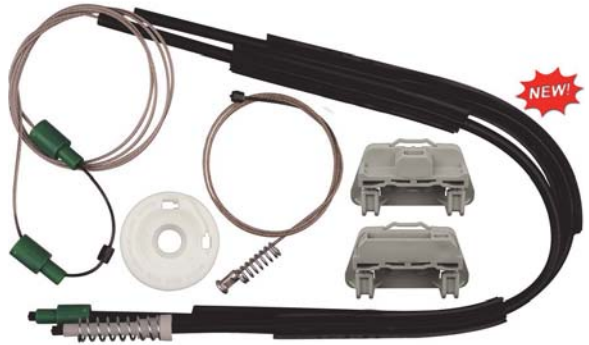

13760

Left Front Door
Window Regulator Kit
Ford Focus 1998-2001

1 Kit