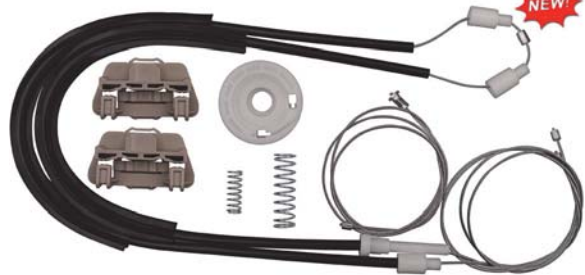

13752 Left Front Door
Window Regulator Kit
Ford Focus 2005 - On

1 Kit