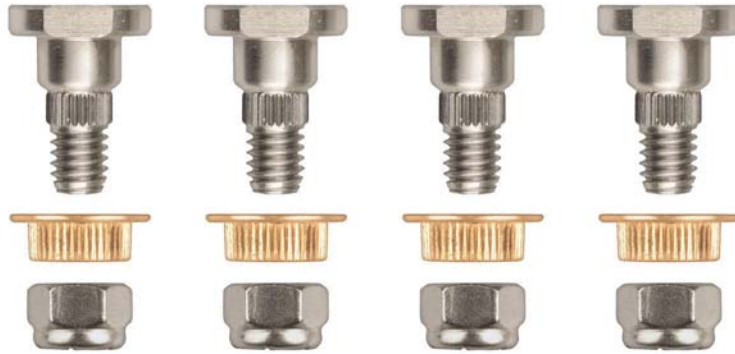

Kits Door Hinge Pin & Bushing