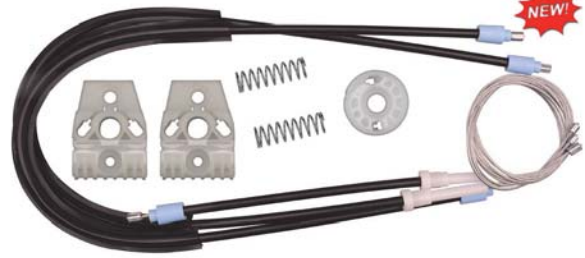

Volkswagen

Kits Window Regulator Repair

13799 Left Front Door
Window Regulator Kit
Volkswagen Golf 5 2003-2011

1 Kit