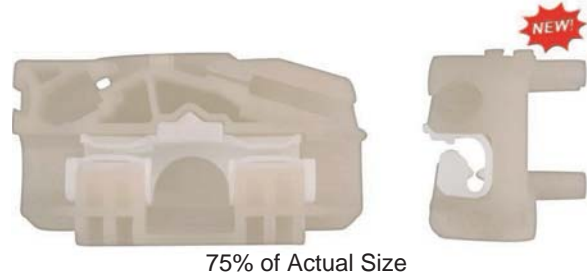

13540PK 61mm Width
34.40mm Height
27.80mm Thick
Right Front Door
Window Regulator Clips
Volkswagen Sharon,
Seat Alhambra 96-06
Volkswagen Seat Leon 2009-On

**Sold
Each**