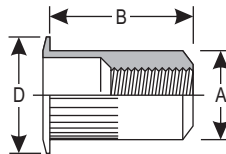

Nutsert Round Type

NEW!

Part #	Thread Size	Grip Range	A	B	D	Drill Size	Qty.
12694PK	6-32	.020-.080"	.265"	.420"	.390"	17/64"	25 Pcs.
12696PK	8-32	.020-.080"	.265"	.420"	.390"	17/64"	25 Pcs.
12698PK	10-24	.020-.130"	.296"	.475"	.415"	19/64"	25 Pcs.
12699PK	10-32	.020-.130"	.296"	.475"	.415"	25/64"	25 Pcs.
12700PK	1/4-20	.027-.165"	.390"	.580"	.500"	25/64"	25 Pcs.
12702PK	5/16-18	.027-.150"	.530"	.690"	.685"	17/32"	10 Pcs.
12704PK	3/8-16	.027-.150"	.530"	.690"	.685"	17/32"	10 Pcs.
12706PK	1/2-13	.063-.200"	.685"	1.150"	.865"	11/16"	5 Pcs.
12674PK	4-.70mm	.50-2.00mm	6.73mm	10.67mm	9.91mm	6.75mm	25 Pcs.
12676PK	5-.80mm	.50-3.30mm	7.52mm	12.07mm	10.54mm	7.60mm	25 Pcs.
12678PK	6-1.00mm	.70-4.20mm	9.91mm	14.73mm	12.70mm	10mm	25 Pcs.
12680PK	8-1.25mm	.70-3.80mm	13.46mm	17.53mm	17.40mm	13.50mm	10 Pcs.
12682PK	10-1.50mm	.70-3.80mm	13.46mm	17.53mm	17.40mm	13.50mm	10 Pcs.