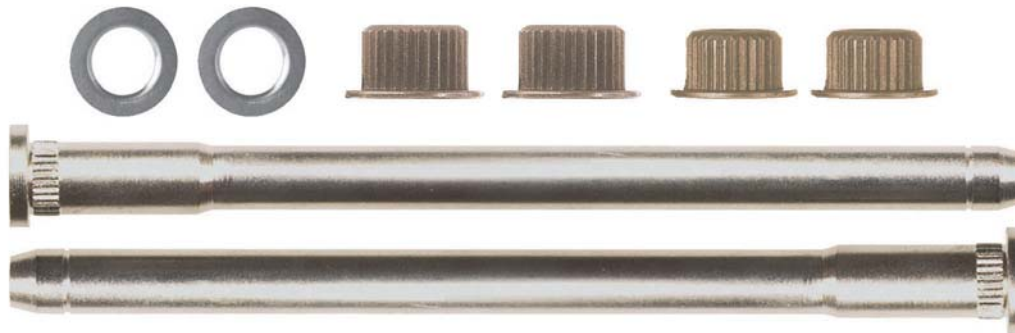

10528 G.M. Trucks C-K 1988-On
(Steel Pin) Kit Will Repair One Door
Door Hinge Pin & Bushing Kit

1 Kit