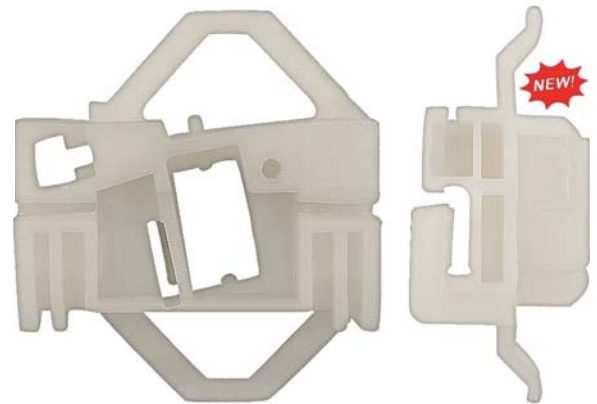

13556PK 45.68 Width
52.75mm Height
26.40mm Thick
Right Front Door
Window Regulator Clips
Seat Cordoba 1993-2002
Seat Ibiza 1993-2002
Skoda Octavia 1996-2004
Volkswagen Polo Classic A 94-02

**Sold
Each**