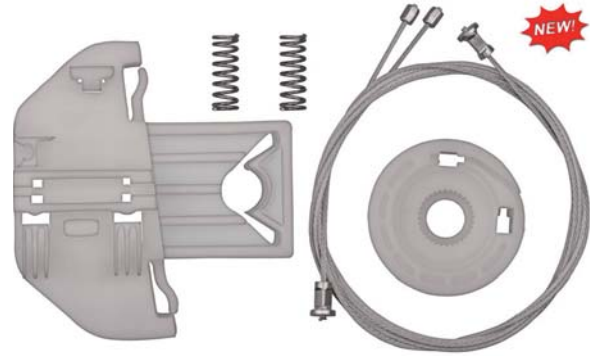

Jaguar

Kits Window Regulator Repair

13813 Right Rear Door
Window Regulator Repair Kit
Jaguar X 1999-2008

1 Kit