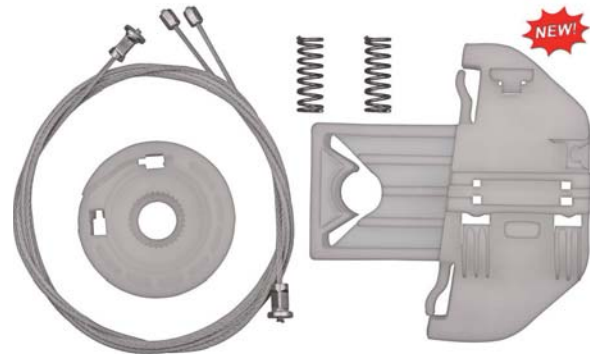

13814 Left Rear Door
Window Regulator Repair Kit
Jaguar X 1999-2008

1 Kit