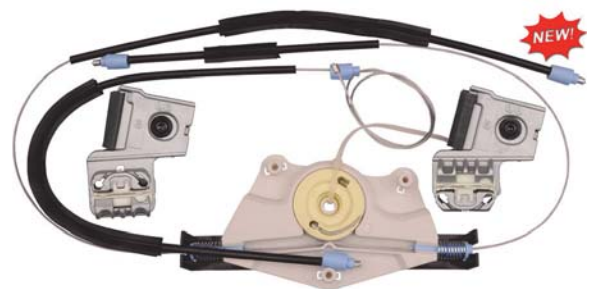

13770 Left Front Door
Window Regulator Kit
Volkswagen Golf 4 Bora 1998 - 2004
Aluminum Metal
Volkswagen # 1JM898461

1 Kit