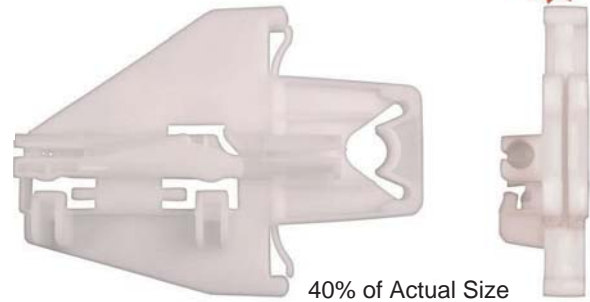

Seat

Clips Window Regulator

13601PK 95.30mm Width
132mm Height
29mm Thick
Left Rear Door
Window Regulator Clips
Leon 1999-2006
Seat Toledo 2000-2006
Skoda Fabia 1997-2007

Sold Each