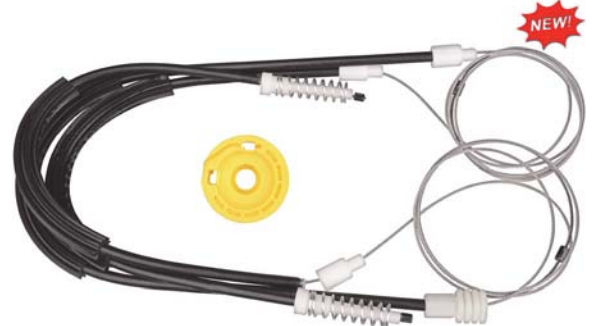

13727 Left Front Door Window Regulator Kits
BMW E39 1998 - 2001