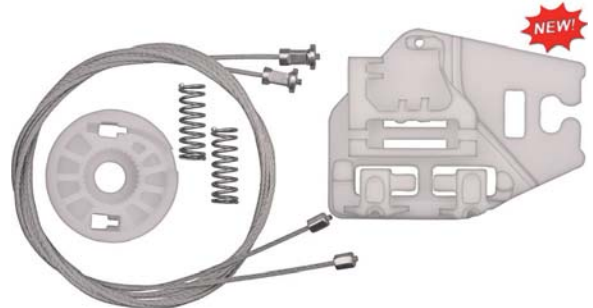

13736 Right Rear Door
Window Regulator Kits
BMW X5