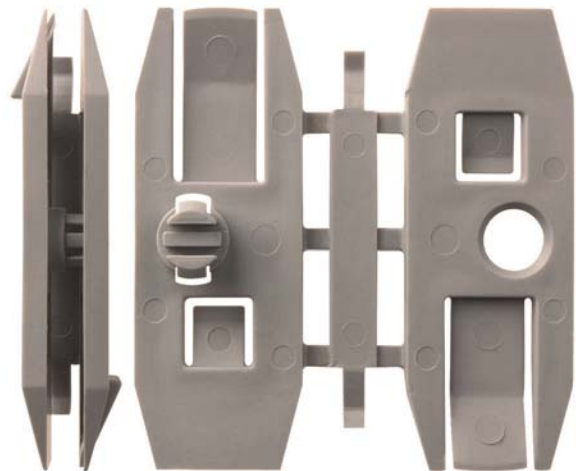

10479PK Assembled Overall
Size 1" x 2 3/8"
Gray Nylon
Front Door Window Guides
G.M. # 15786626, 10274778

10 Pcs.