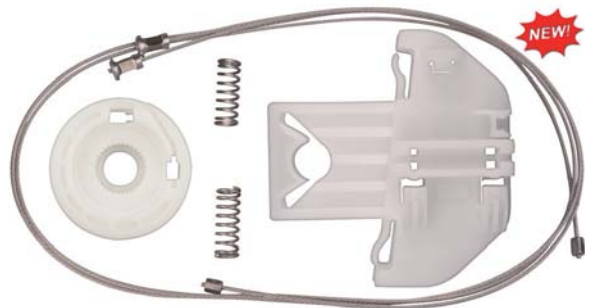

13750 Left Rear Door
Window Regulator Kit
Ford Focus

1 Kit