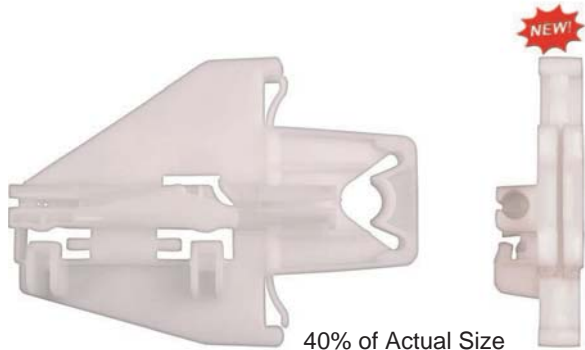

13601PK 130.50mm Length
95.15mm Width
Left Rear Door
Window Regulator Clips
Leon 1999-2006
Seat Toledo 2000-2006
Skoda Fabia 1997-2007

Sold
Each