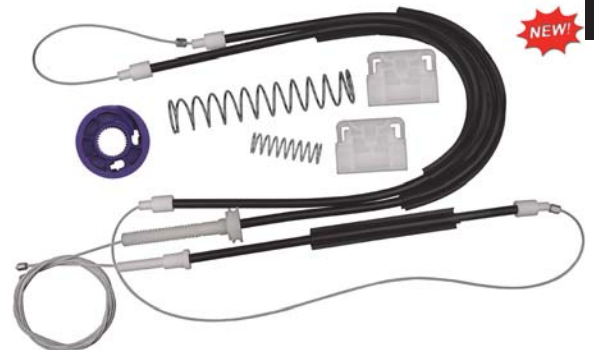

Kits Window Regulator Repair

13761 Left Rear Door Window
Regulator Kits Land
Rover Freelander

1 Kit