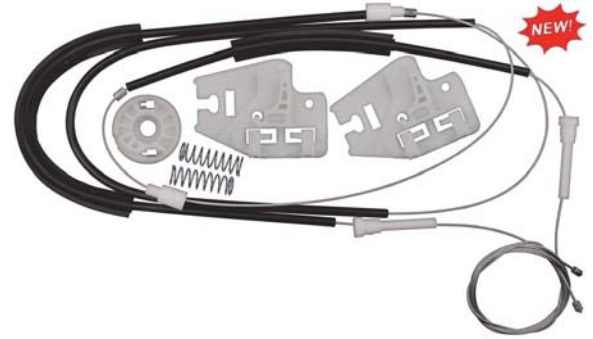

BMW

Kits Window Regulator Repair

13733 Right Front Door
Window Regulator Kits
BMW E46 2001 - 2005

13734 Right Rear Door
Window Regulator Kits
BMW E46 1998 - 2005