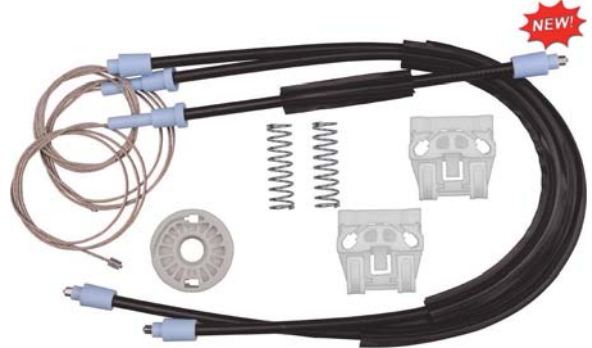

13786 Left & Right Front Doors
Window Regulator Kit
Volkswagen Golf 4 Coupe 1997 - 2006

1 Kit