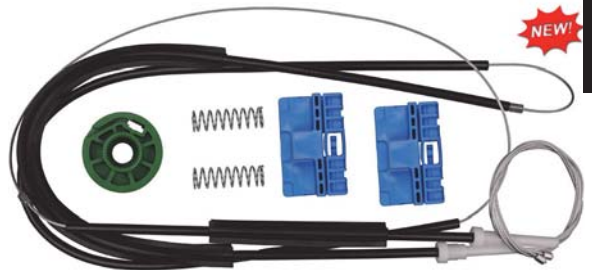

13696 Right Front Door
Window Regulator Kits
Audi A6 1996 -2004

1 Kit