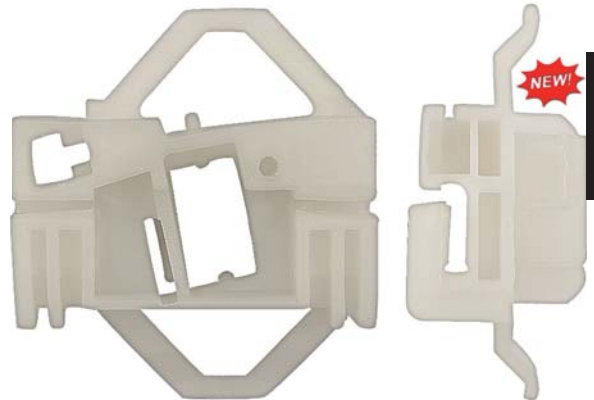

13556PK 45.68 Width
52.75mm Height
26.40mm Thick
Right Front Door
Window Regulator Clips
Seat Cordoba 1993-2002
Seat Ibiza 1993-2002
Skoda Octavia 1996-2004
Volkswagen Polo Classic A 94-02

**Sold
Each**