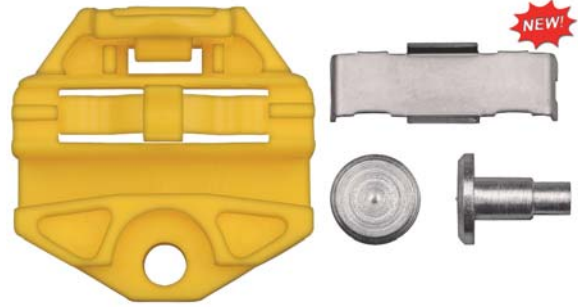

General Motors

Kits Window Regulator

13565

Left & Right Rear
Window Regulator Kit
Cadillac & Caprice Rear Door,
Saab Rear Door,
Volvo Rear Door
Astra G 1998-2004
Mercedes 210

1 Kit