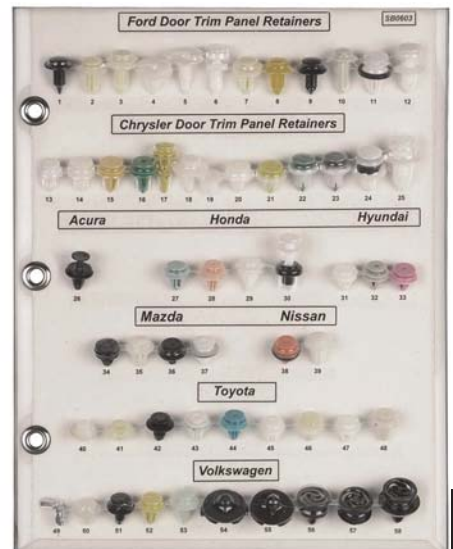

SB0603 Multiple Colors Coded To O.E.M.
Nylon Door Trim Panel Retainers
Ford, Chrysler, Honda, Mazda,
Nissan & Toyota

**Sold
Each**