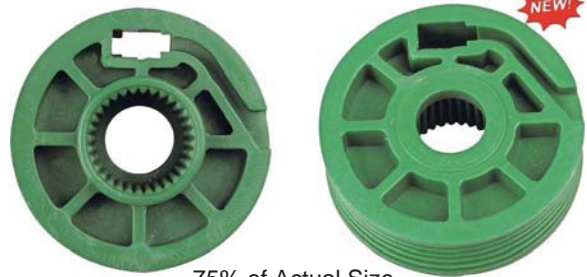

75% of Actual Size

13894PK 46.10mm Outside Diameter
15mm Thick
Left Front Door
Window Regulator Wheel
Audi A4 1996-2001
A3 1996-2003
A6 1997-2004

Sold Each