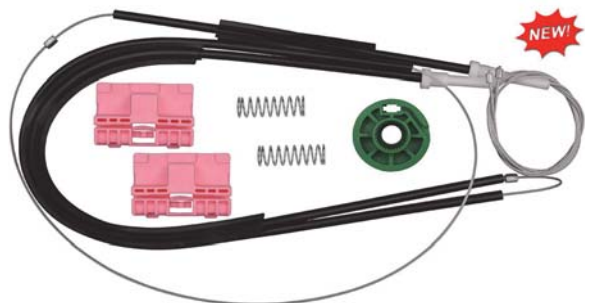

13699 Right Front Door
Window Regulator Kits
Audi A6 1996 - 2004

1 Kit