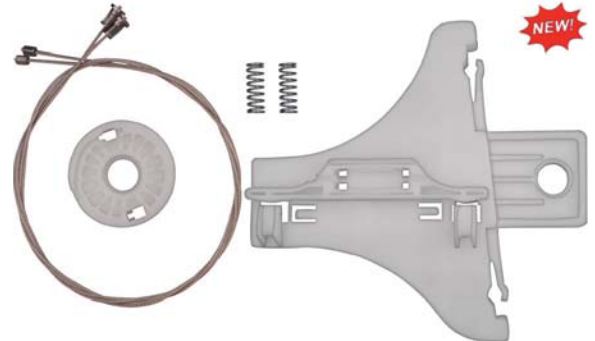

13776 Right Rear Door
Window Regulator Kit
Volkswagen Passat

1 Kit