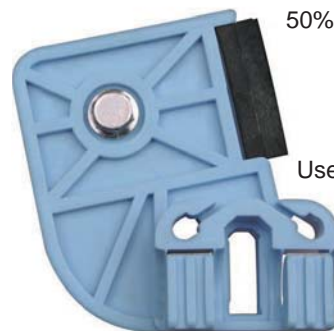

13647PK 79.60mm Width
89.50mm Height
20.60mm Thick
Right Front Door Part A
Window Regulator Clip
Volkswagen Polo 2004 - 2009
Used With # 13648

**Sold
Each**