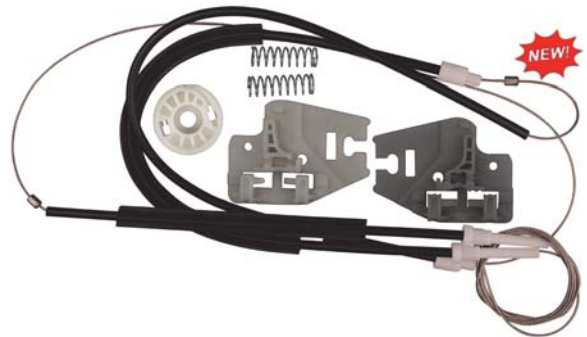

13723 Left Front Door
Window Regulator Kits
BMW E46 1998-2001

1 Kit