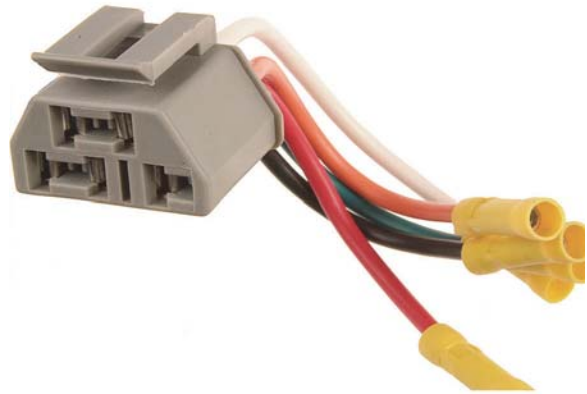

9770PK Ford Heater and
Air Conditioner
Blower Switches
Wire Harness Connector
Ford

1 Pc.