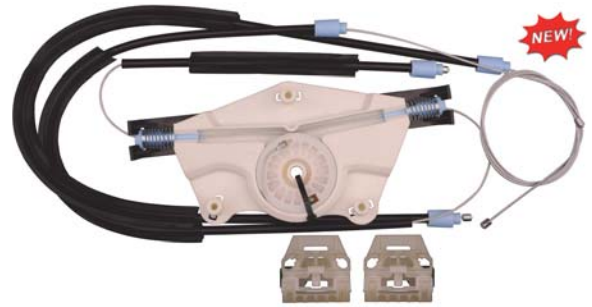

Volkswagen

Kits Window Regulator Repair

13785 Right Front Doors
Window Regulator Kit
Volkswagen New Beetle 1997 - 2010

1 Kit