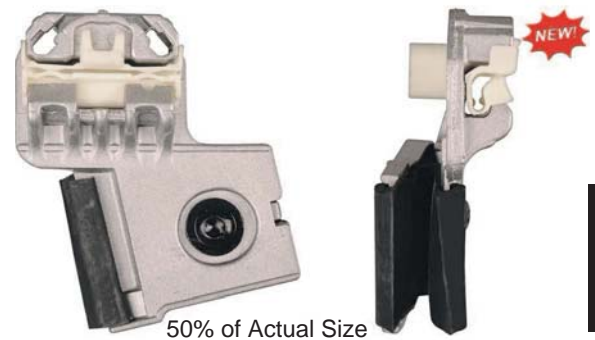

13554PK 69mm Width
89mm Height
33.30mm Thick
Right Front Door
Window Regulator Clip
Volkswagen Golf Bora & Peugeot 607
Used With # 13555

**Sold
Each**