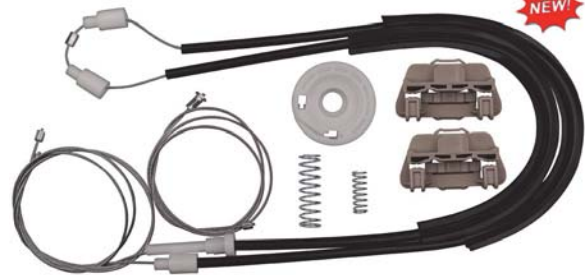

13751 Right Rear Door
Window Regulator Kit
Ford Focus

1 Kit

13752 Left Front Door
Window Regulator Kit
Ford Focus 2005 - On

1 Kit

13753 Right Front Door
Window Regulator Kit
Ford Focus 2005 - On

1 Kit

13754 Left & Right Front Doors
Window Regulator Kit
Ford Mondeo 2001 - 2010