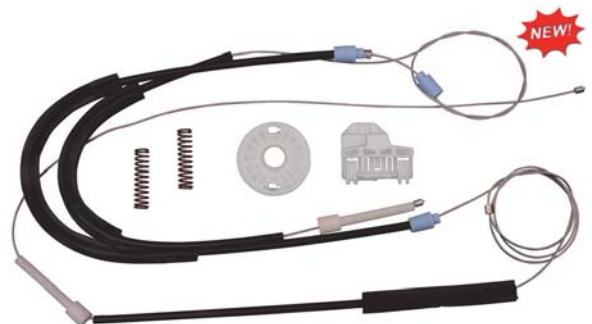

13793 Left Rear Door
Window Regulator Kit
Volkswagen Polo 3 1999-2002

1 Kit