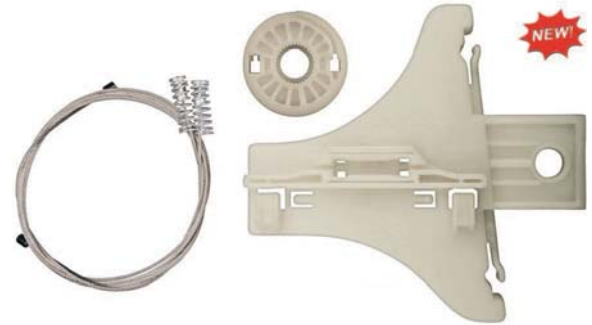

13791 Left Rear Door
Window Regulator Kit
Volkswagen Golf 4 & Bora

1 Kit