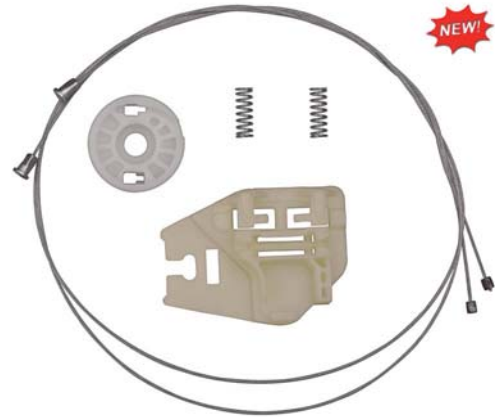

BMW

Kits Window Regulator Repair

13733 Right Front Door
Window Regulator Kits
BMW E46 2001 - 2005

13734 Right Rear Door
Window Regulator Kits
BMW E46 1998 - 2005

13735 Left Rear Door
Window Regulator Kits
BMW E46 1998 - 2005

13736 Right Rear Door
Window Regulator Kits
BMW X5

21