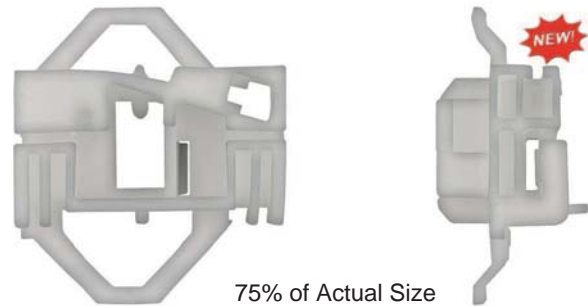

13558PK 45.68mm Width
52.75mm Height
26.40mm Thick
Left Rear Door
Window Regulator Clip
Volkswagen Polo
Classic 1994-2002

**Sold
Each**