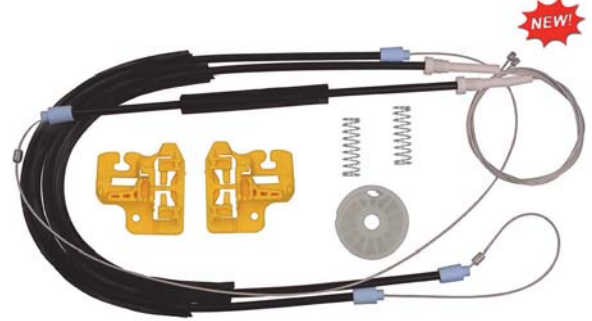

Kits Window Regulator Repair

13724 Left & Right Front Door Window Regulator Kits
BMW X5