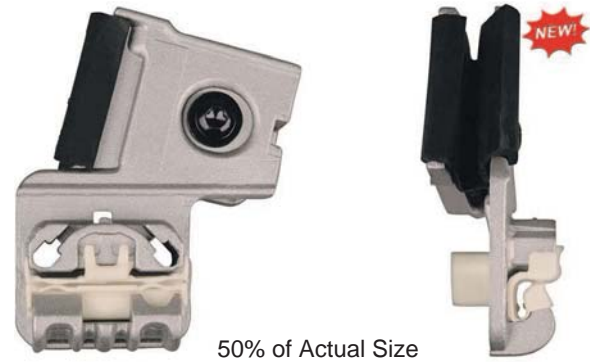

13553PK 67.50mm Width
86.50mm Height
29.70mm Thick
Left Front Door
Window Regulator Clip
Volkswagen Golf Bora & Peugeot 607
Used With # 13552

**Sold
Each**