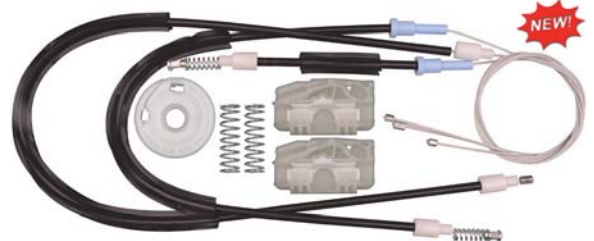

13762 Right Rear Door
Window Regulator Kit
Land Rover Freelander

1 Kit