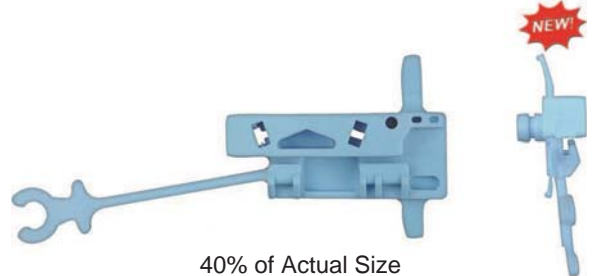

**Sold
Each**

40% of Actual Size

13666PK 142.68mm Width
57mm Height 26.35mm
Thick
Right Door
Window Regulator Clips
Fiat Ducato
Renault Master

**Sold
Each**

40% of Actual Size

13667PK 142.68mm Width
57mm Height
26.35mm Thick
Right Door
Window Regulator Clips
Fiat Ducato
Renault Master