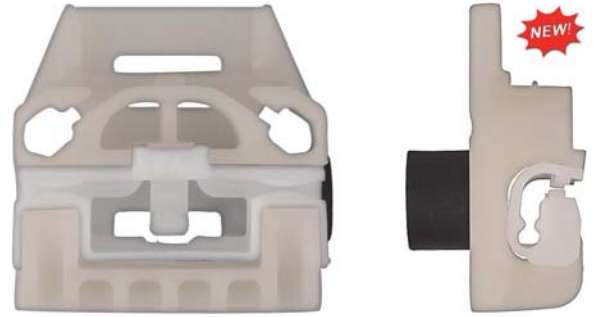

Volkswagen

Clips Window Regulator

13562PK Left Front Door
Window Regulator Clip
Volkswagen Beetle 1997
Seat Ibiza 1999-2008
Seat Leon 1999-2006
Skoda Fabia 1999-2007

**Sold
Each**