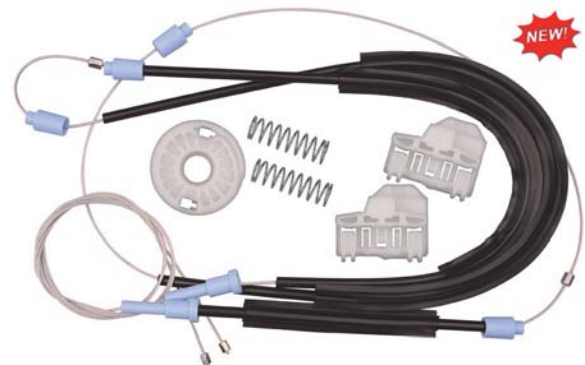

13774 Right Front Door
Window Regulator Kit
Volkswagen Passat

1 Kit