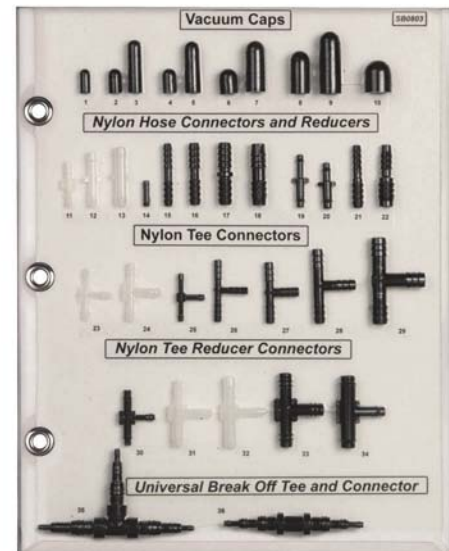

SB0803 Vacuum Caps,
Vacuum Connectors & Tees
Black Rubber Cap & Black Nylon Vacuum
Connector Sample Board

**Sold
Each**