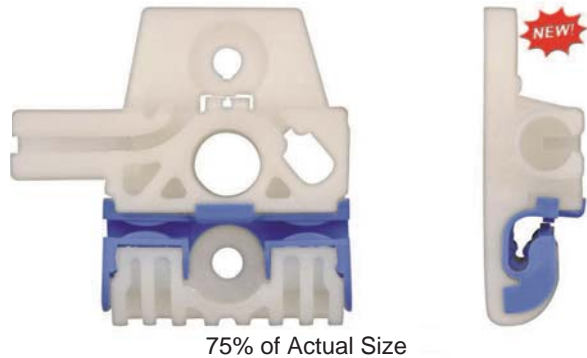

**Sold
Each**

13539PK 61mm Width
34.40mm Height
27.80mm Thick
Right Front Door
Window Regulator Clips
Volkswagen Sharon,
Seat Alhambra 96-06
Volkswagen Seat Leon 2009-On

**Sold
Each**

13540PK 61mm Width
34.40mm Height
27.80mm Thick
Right Front Door
Window Regulator Clips
Volkswagen Sharon,
Seat Alhambra 96-06
Volkswagen Seat Leon 2009-On