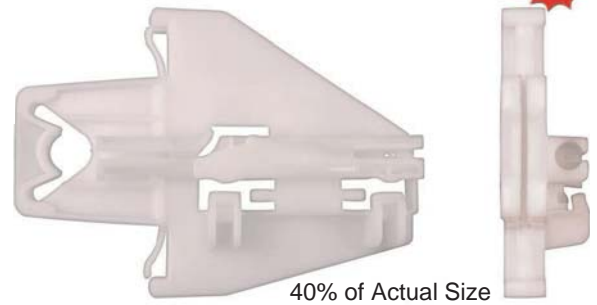

Skoda

Clips Window Regulator

13602PK 130.50mm Length
95.15mm Width
Right Rear Door
Window Regulator Clips
Leon 1999-2006
Seat Toledo 2000-2006
Skoda Fabia 1997-2007

**Sold
Each**