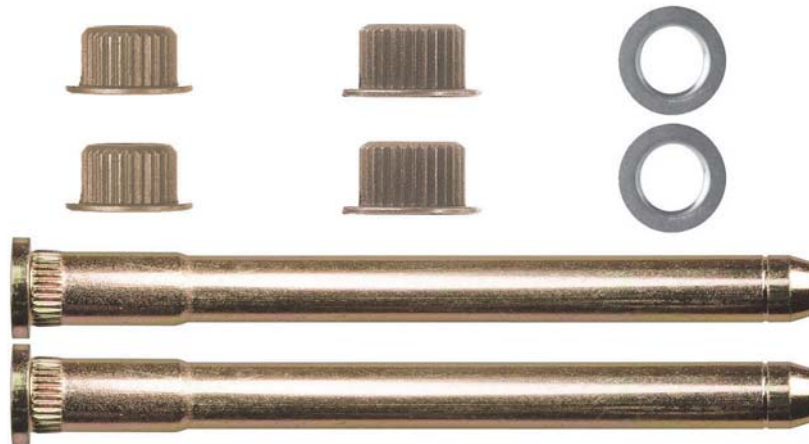

9833 G.M. S10 Trucks
1994-On
Kit Will Fix One Door
Door Hinge Pin & Bushing Kit

1 Kit