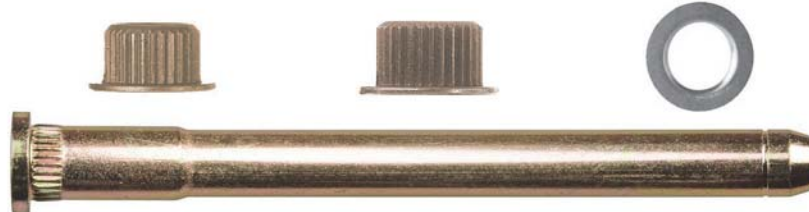

1 Kit

9833 G.M. S10 Trucks
1994-On
Kit Will Fix One Door
Door Hinge Pin & Bushing Kit

1 Kit

9818 G.M. Trucks C-K 1988-On
Kit Will Repair One Hinge
Stainless Steel Door Hinge Pin & Bushing Kit

1 Kit

(Stainless Steel Pin)