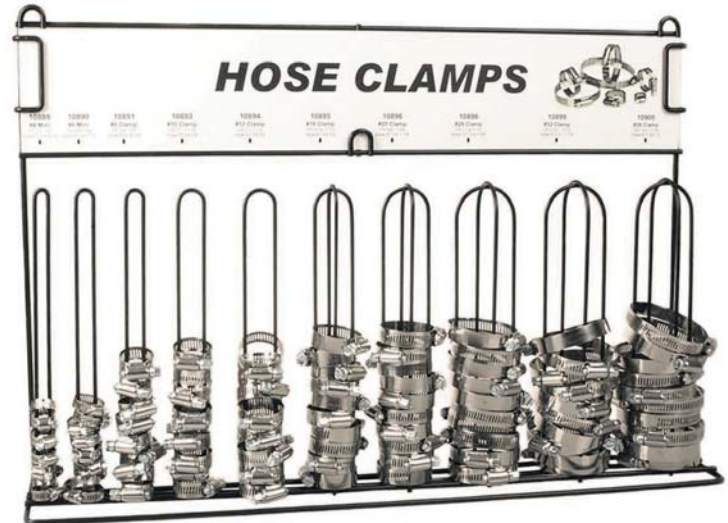

8701 # 4 to # 36 Clamp Sizes
Stainless Steel Band & Housing
100 Total Pcs. Contains 10 Different Sizes
Hose Clamp Assortment

**Sold
Each**

Assortments

Assortment Hose Clamp European Style

- Consists of 10 popular sizes
- Clamp Range: Minimum 10mm to Maximum 80mm
- European OEM style
- Stainless Steel Band & Housing, will not cut into rubber hose under normal conditions
- Display Rack included, can be wall mounted or free standing
- Customizable Banner