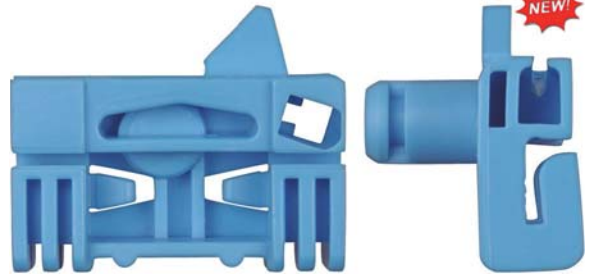

13634PK 43.80mm Width
35.30mm Height
27mm Thick
Left Front Door
Window Regulator Clips
Laguna 11 2000-2007
Renault Clio 1998-2005

Sold
Each