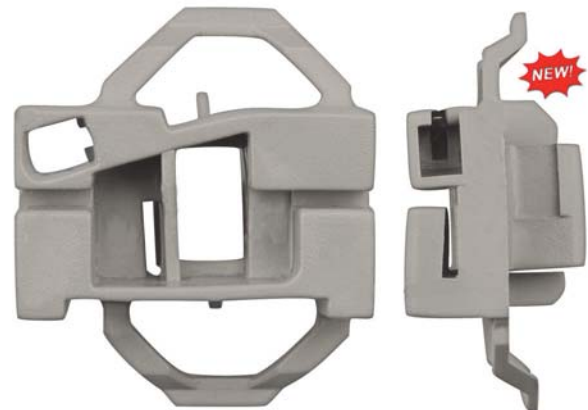

**Sold
Each**

13557PK 46mm Width
52.30mm Height
22mm Thick
Left Front Door
Window Regulator Clip
Volkswagen Polo Classic A 94-02
Seat Cordoba 1993-2002
Seat Ibiza 1993-2002
Skoda Octavia 1996-2004

**Sold
Each**