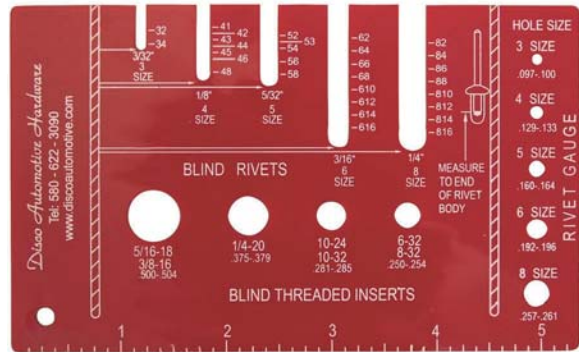

Gauges

11410 Measuring Sizes 3/32"-1/4" Diameters
Red Plastic
Pop Rivet Gauge

**Sold
Each**