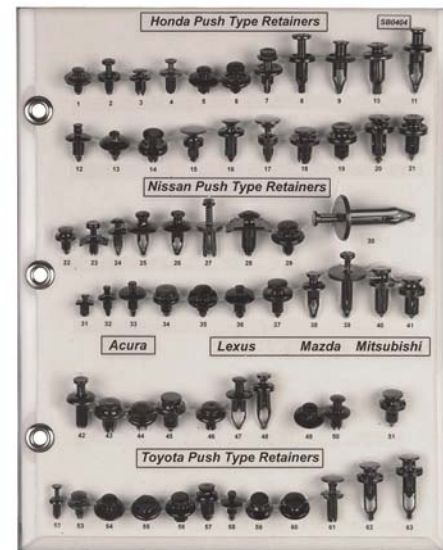

SB0404 Black Nylon Screw & Push Type Retainers
Honda, Nissan, Toyota, Acura, Lexus,
Mazda & Mitsubishi Model Cars & Trucks

**Sold
Each**