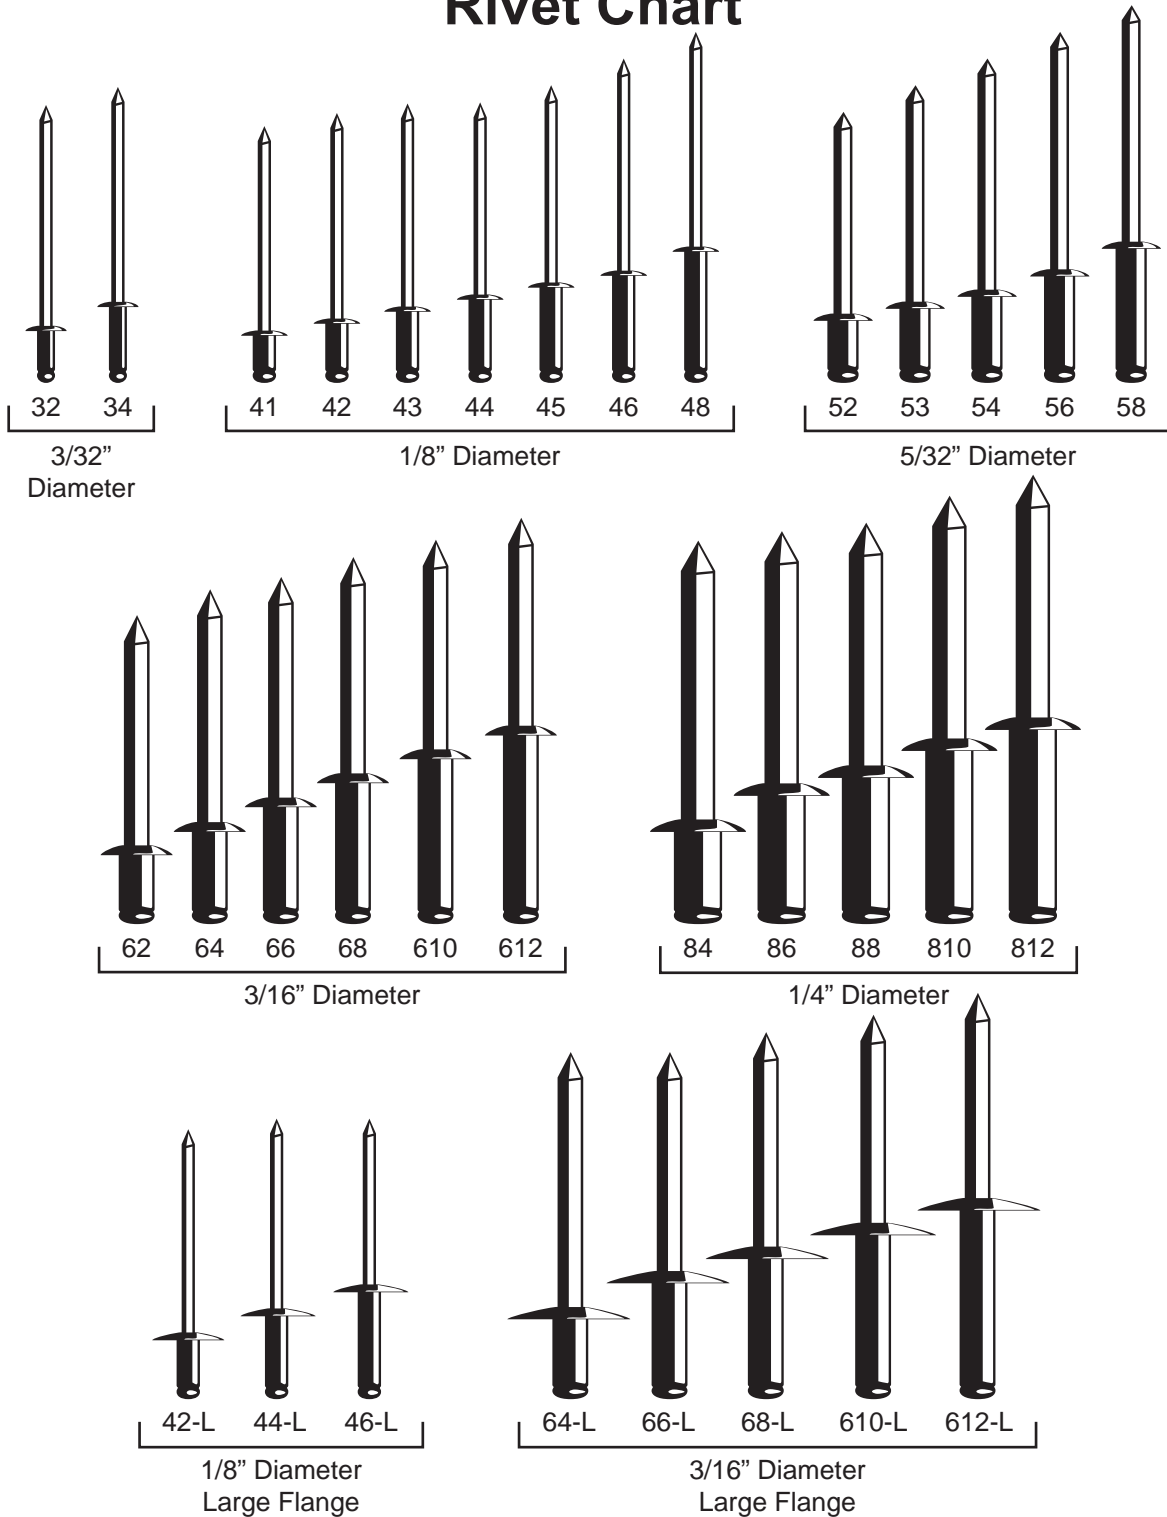

100 Pcs.

Rivet Chart

10

Rivets

Pop Rivets All Aluminum

Part #	Industrial #	A-Rivet Diameter	Grip Range	B-Rivet Length	C-Flange Diameter	Flange Type	Material Type Rivet/Mandrel	Qty.
10585PK	#32	3/32"	1/32 - 1/8"	13/64"	3/16"	Dome	Alum/Alum	100 Pcs.
10586PK	#34	3/32"	1/8 - 1/4"	11/32"	3/16"	Dome	Alum/Alum	100 Pcs.
10587PK	#41	1/8"	1/32 - 1/16"	11/64"	1/4"	Dome	Alum/Alum	100 Pcs.
1888PK	#42	1/8"	1/16 - 1/8"	15/64"	1/4"	Dome	Alum/Alum	100 Pcs.
10588PK	#42L	1/8"	1/16 - 1/8"	15/64"	3/8"	Lg Flange	Alum/Alum	100 Pcs.
10589PK	#43	1/8"	1/8 - 3/16"	19/64"	1/4"	Dome	Alum/Alum	100 Pcs.
1889PK	#44	1/8"	3/16 - 1/4"	23/64"	1/4"	Dome	Alum/Alum	100 Pcs.
9596PK	#44L	1/8"	3/16 - 1/4"	23/64"	3/8"	Lg Flange	Alum/Alum	100 Pcs.
10590PK	#45	1/8"	1/4 - 5/16"	27/64"	1/4"	Dome	Alum/Alum	100 Pcs.
1890PK	#46	1/8"	5/16 - 3/8"	31/64"	1/4"	Dome	Alum/Alum	100 Pcs.
10124PK	#46L	1/8"	5/16 - 3/8"	31/64"	3/8"	Lg Flange	Alum/Alum	100 Pcs.
1891PK	#48	1/8"	3/8 - 1/2"	39/64"	1/4"	Dome	Alum/Alum	100 Pcs.
10592PK	#52	5/32"	1/16 - 1/8"	1/4"	5/16"	Dome	Alum/Alum	100 Pcs.
10593PK	#53	5/32"	1/8 - 3/16"	5/16"	5/16"	Dome	Alum/Alum	100 Pcs.
9572PK	#54	5/32"	3/16 - 1/4"	3/8"	5/16"	Dome	Alum/Alum	100 Pcs.
10594PK	#54L	5/32"	3/16 - 1/4"	3/8"	15/32"	Lg Flange	Alum/Alum	50 Pcs.
10595PK	#56	5/32"	1/4 - 3/8"	1/2"	5/16"	Dome	Alum/Alum	100 Pcs.
10596PK	#58	5/32"	3/8 - 1/2"	5/8"	5/16"	Dome	Alum/Alum	50 Pcs.
1899PK	#62	3/16"	1/16 - 1/8"	9/32"	3/8"	Dome	Alum/Alum	100 Pcs.
1900PK	#64	3/16"	1/8 - 1/4"	13/32"	3/8"	Dome	Alum/Alum	100 Pcs.
1903PK	#64L	3/16"	1/8 - 1/4"	13/32"	5/8"	Lg Flange	Alum/Alum	50 Pcs.
1901PK	#66	3/16"	1/4 - 3/8"	17/32"	3/8"	Dome	Alum/Alum	100 Pcs.
1904PK	#66L	3/16"	1/4 - 3/8"	17/32"	5/8"	Lg Flange	Alum/Alum	100 Pcs.
1902PK	#68	3/16"	3/8 - 1/2"	21/32"	3/8"	Dome	Alum/Alum	100 Pcs.
1905PK	#68L	3/16"	3/8 - 1/2"	21/32"	5/8"	Lg Flange	Alum/Alum	50 Pcs.
10597PK	#610	3/16"	1/2 - 5/8"	25/32"	3/8"	Dome	Alum/Alum	100 Pcs.
10598PK	#610L	3/16"	1/2 - 5/8"	25/32"	5/8"	Lg Flange	Alum/Alum	25 Pcs.
10599PK	#612	3/16"	5/8 - 3/4"	29/32"	3/8"	Dome	Alum/Alum	50 Pcs.
10600PK	#84	1/4"	3/16 - 1/4"	29/64"	1/2"	Dome	Alum/Alum	25 Pcs.
10601PK	#86	1/4"	1/4 - 3/8"	37/64"	1/2"	Dome	Alum/Alum	25 Pcs.
10602PK	#88	1/4"	3/8 - 1/2"	11/16"	1/2"	Dome	Alum/Alum	25 Pcs.
10603PK	#810	1/4"	1/2 - 5/8"	53/64"	1/2"	Dome	Alum/Alum	25 Pcs.
10604PK	#812	1/4"	5/8 - 3/4"	15/16"	1/2"	Dome	Alum/Alum	25 Pcs.