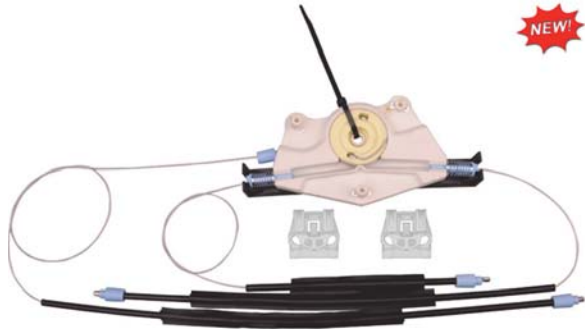

13772 Right Front Door
Window Regulator Kit
Volkswagen Golf 4 Bora 1998 - 2004
Plastic

1 Kit