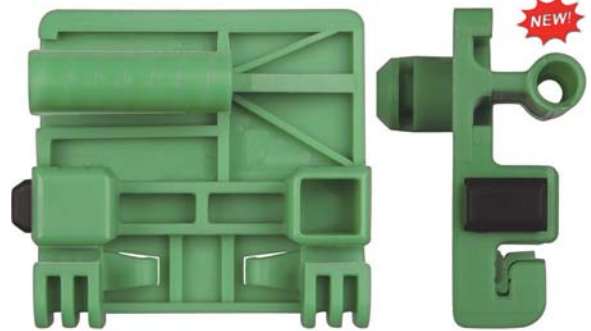

13650PK 45.85mm Width
41.85mm Height
28.55mm Thick
Right Front Door
Window Regulator Clips
Renault Laguna 1-2, 2000-2007
Renault Scenic 1 1996-2003

Sold
Each