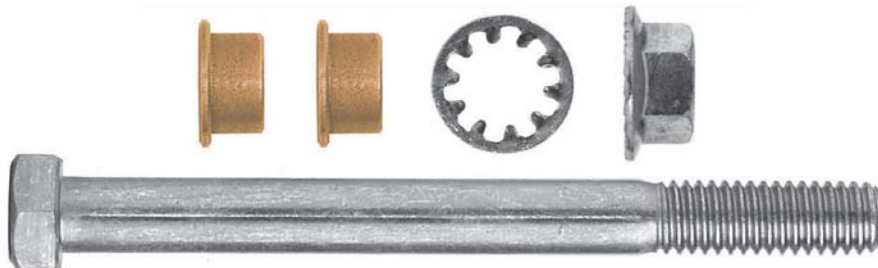

9948 Dodge Trucks 1994-2003 Dodge Ram
Kit Will Repair One Hinge
Bright Zinc Finish
Door Hinge Pin & Bushing Kit **1 Kit**