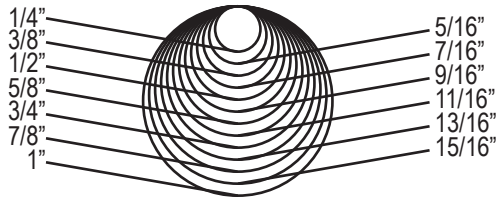

Sold
Each

NEW!

Hose Clamps

Hose or Clamp Dimensional Sizing Chart

Diameter
1/16" Increments

Mini
Hose Clamps

Standard
Hose Clamps

Clamps