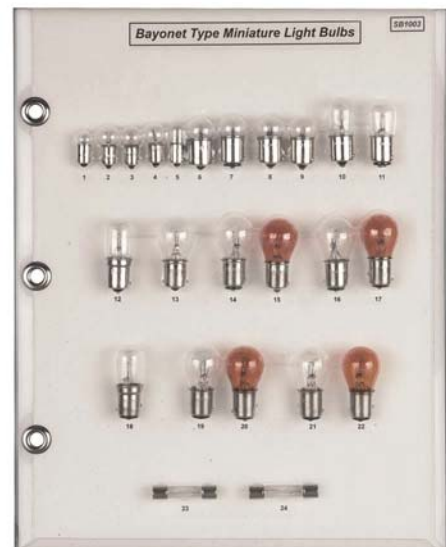

SB1003 Clear & Amber Bayonet & Dome Type
Miniature Light Bulbs

**Sold
Each**