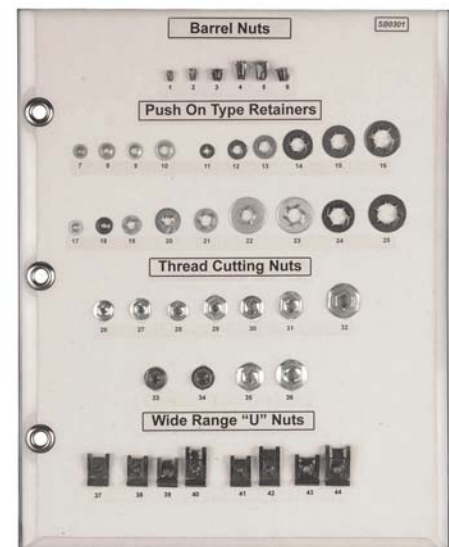

SB0301 Barrel, Flat, U Type & Thread Cutting
Automotive Type Nut Sample Board

**Sold
Each**