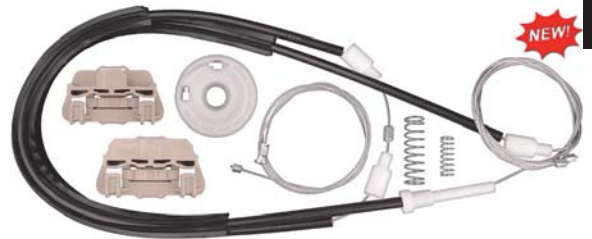

Ford

Wheels Window Regulator

13617PK 52mm Outside Diameter
12.70mm Thick
Left & Right Doors
Window Regulator Wheel
Ford Fiesta, Fusion 2002-2008

Sold Each

75% of Actual Size

13603PK 52.60mm Outside Diameter
14.80mm Thickness
Left & Right Doors
Window Regulator Wheel
VW Polo Hb Coupe, Ford Mondeo 2005

Sold Each

66% of Actual Size

Kits Window Regulator Repair

13748 Left Front Door
Window Regulator Kit Models:
Ford Focus 2001-2005

1 Kit