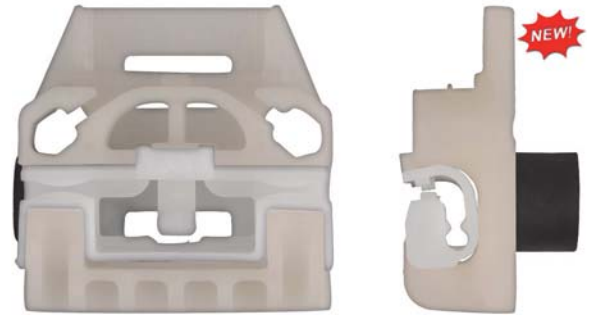

13563PK Right Front Door
Window Regulator Clip
Volkswagen Beetle 1997
Seat Ibiza 1999-2008
Seat Leon 1999-2006
Skoda Fabia 1999-2007

**Sold
Each**