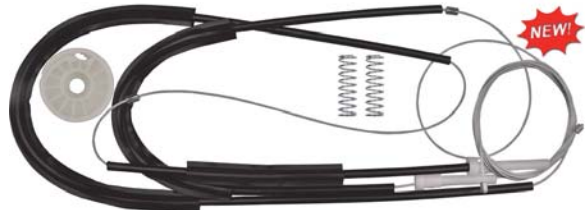

1 Kit

13713 Right Front Door
Window Regulator Kits
Audi Q7 4/5 2006 - On

1 Kit

13714 Left Front Door
Window Regulator Kits
Audi Q7 4/5 2006 - On

1 Kit

Audi

Kits Window Regulator Repair

13715	Left Front Door Window Regulator Kits Audi A3 4/5 2003 - On	1 Kit	 <p>A window regulator kit for the left front door of an Audi A3 4/5 (2003-2005). The kit includes a black cable with a silver metal hook at one end and a connector at the other. It also contains two silver metal brackets, two coiled springs, and a blue plastic pulley. A red starburst graphic with the word "NEW!" is in the top right corner.</p>
13716	Right Front Door Window Regulator Kits Audi A3 4/5 2003 - On	1 Kit	 <p>A window regulator kit for the right front door of an Audi A3 4/5 (2003-2005). The kit includes a black cable with a silver metal hook at one end and a connector at the other. It also contains two silver metal brackets, two coiled springs, and a blue plastic pulley. A red starburst graphic with the word "NEW!" is in the top right corner.</p>
13717	Left Front Door Window Regulator Kits Audi A3 Coupe 1998 - 2003	1 Kit	 <p>A window regulator kit for the left front door of an Audi A3 Coupe (1998-2003). The kit includes a black cable with a silver metal hook at one end and a connector at the other. It also contains two pink plastic brackets, two coiled springs, and a yellow plastic pulley. A red starburst graphic with the word "NEW!" is in the top right corner.</p>
13718	Right Front Door Window Regulator Kits Audi A3 Coupe 1998 - 2003	1 Kit	 <p>A window regulator kit for the right front door of an Audi A3 Coupe (1998-2003). The kit includes a black cable with a silver metal hook at one end and a connector at the other. It also contains two pink plastic brackets, two coiled springs, and a yellow plastic pulley. A red starburst graphic with the word "NEW!" is in the top right corner.</p>
13719	Left Front Door Window Regulator Kits Audi A4 2008 - On	1 Kit	 <p>A window regulator kit for the left front door of an Audi A4 (2008-2015). The kit includes a black cable with a silver metal hook at one end and a connector at the other. It also contains two silver metal brackets, two coiled springs, and a silver plastic pulley. A red starburst graphic with the word "NEW!" is in the top right corner.</p>