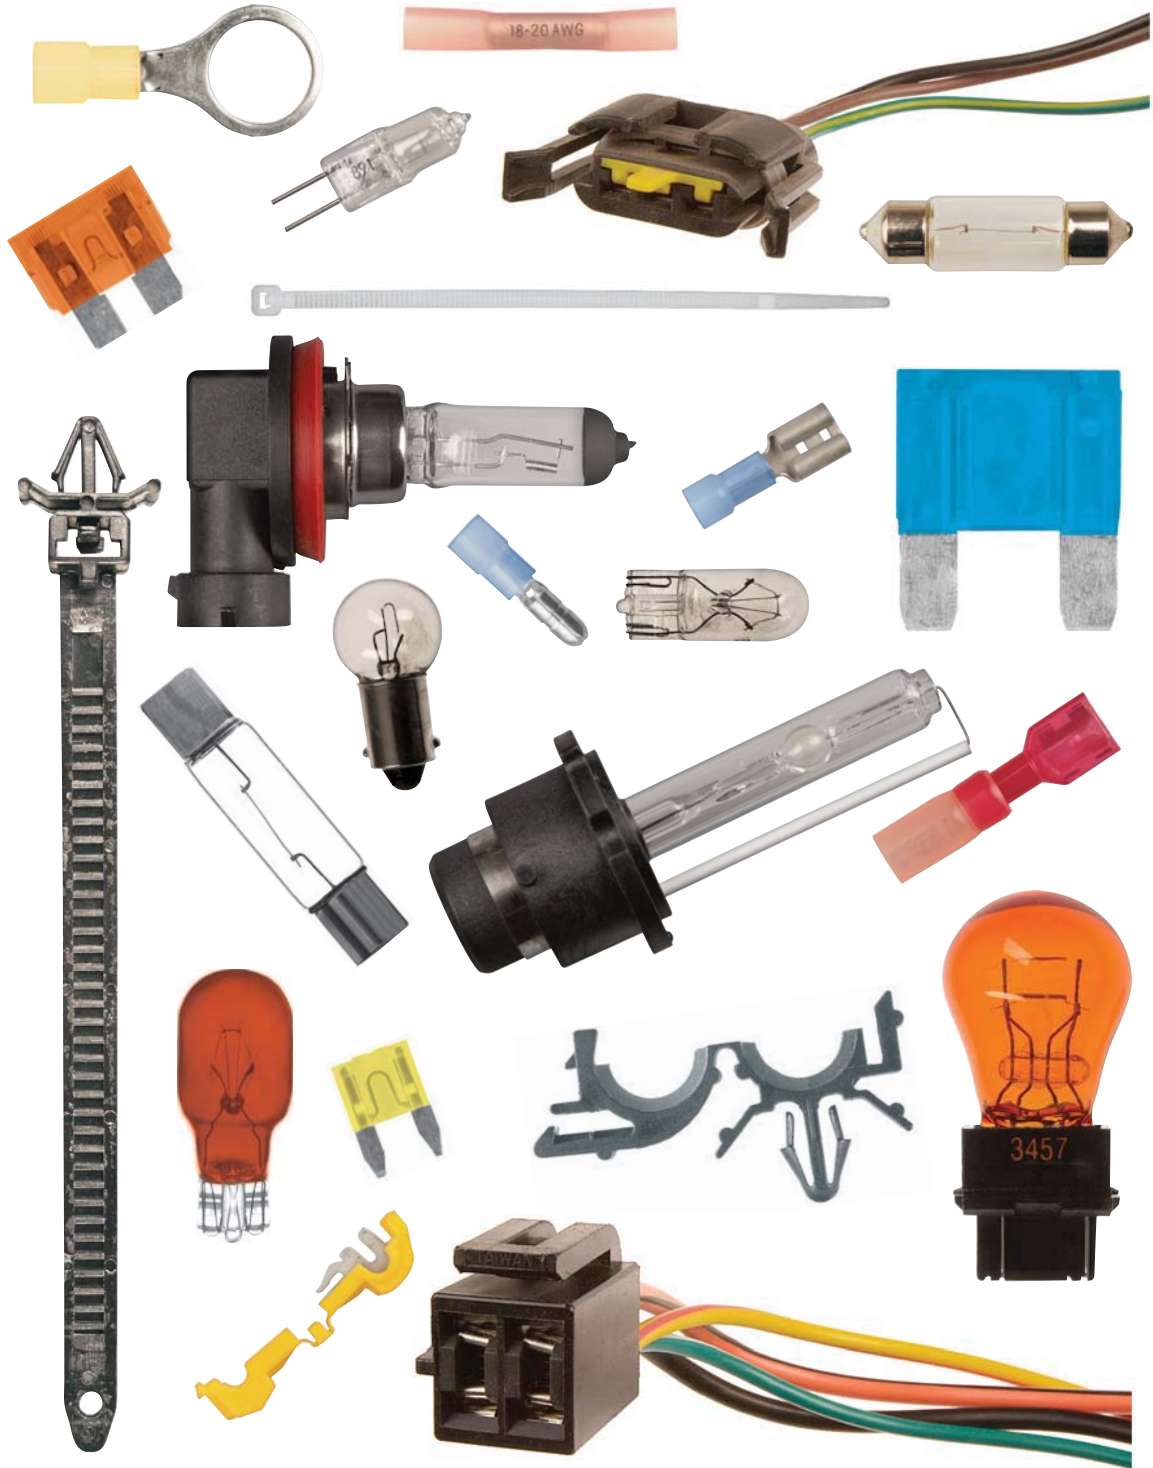

Electrical