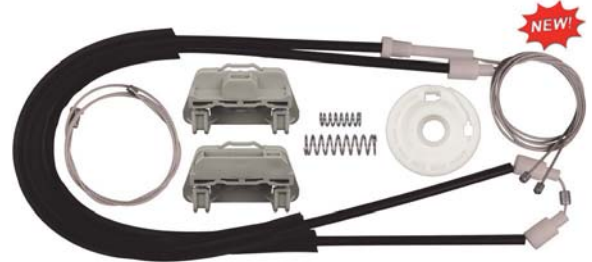

13757 Left Front Door
Window Regulator Kit
Ford Focus Coupe 1998-2005

1 Kit