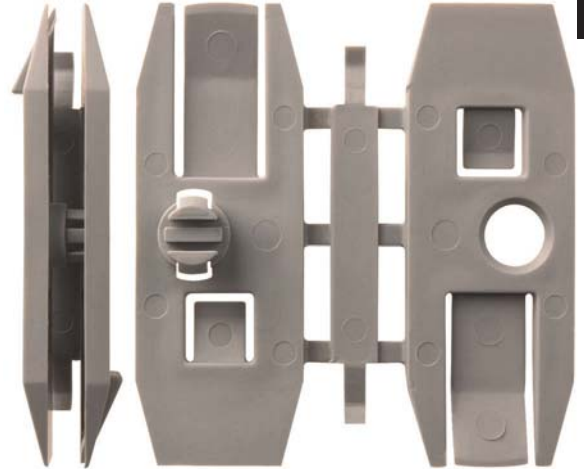

Retainers Door Window Guide

10479PK Assembled Overall
Size 1" x 2 3/8"
Gray Nylon
Front Door Window Guides
G.M. # 15786626, 10274778

10 Pcs.