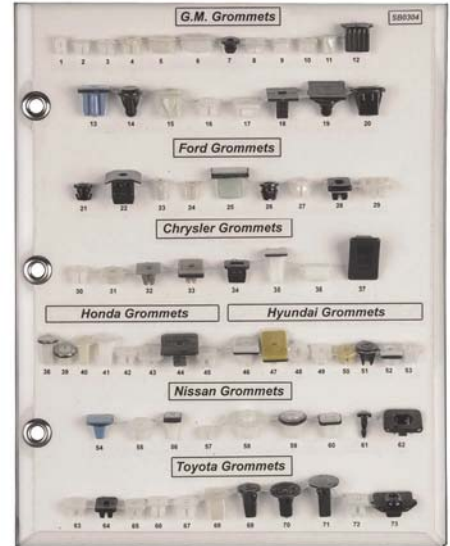

**Sold
Each**

Sales Aids

Sample Boards

SB0304 Multiple Colors Coded To O.E.M. Nylon Grommets
G.M., Ford, Chrysler,
Honda, Nissan & Toyota

**Sold
Each**

SB0401 Black, Clear, Grey, White, Natural & Blue
Universal Use For All Cars & Trucks
Nylon Shield Retainers