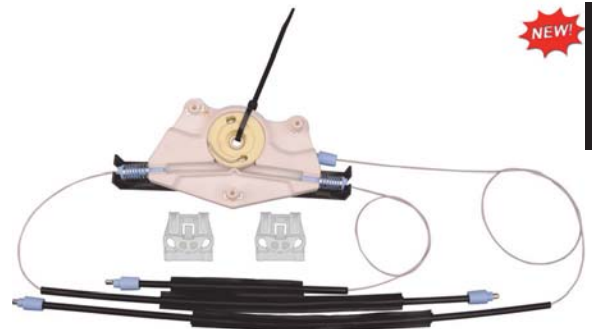

13769 Left Front Door
Window Regulator Kit
Volkswagen Golf 4 Bora 1998 - 2004
Plastic

1 Kit