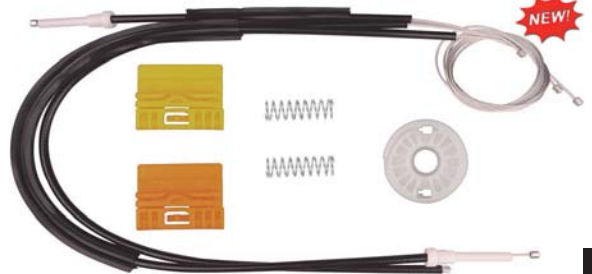

13700 Left & Right Front
Window Regulator Kits
Audi A4 B6/B7 2000 - 2008

1 Kit