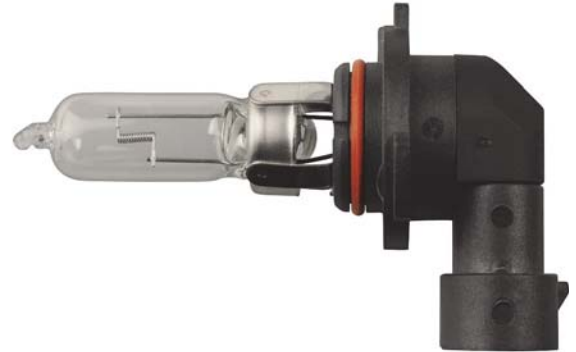

79005 Clear 12.80 Volt 65 Watt
Base Type T-4 3/4
Usage High Beam
Halogen Headlight Bulb
Industrial # 9005

**1 Pc. Per
Box**