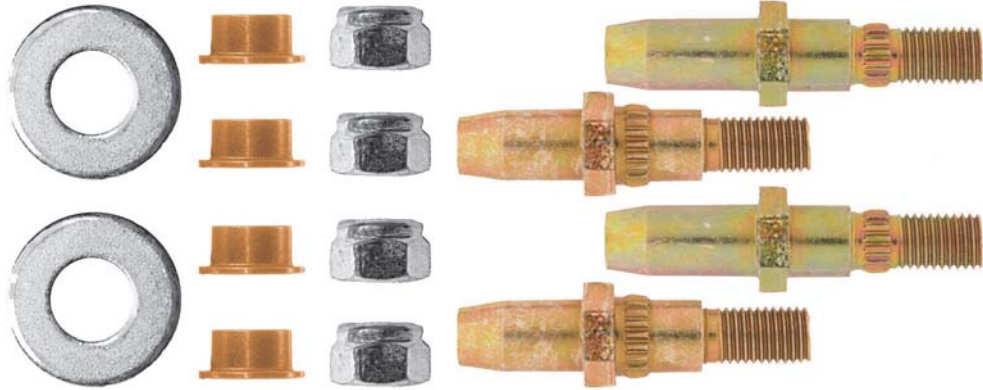

Kits Door Hinge Pin & Bushing

10065 Replacement Parts To Repair One Door
GMC Sierra & Chevrolet Silverado
& Other S.U.V 'S Hinges
Door Hinge Pin & Bushing Kit

1 Kit