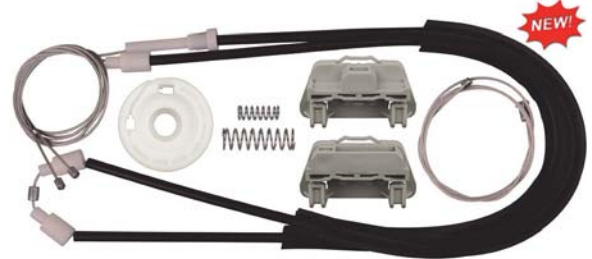

13758 Right Front Door
Window Regulator Kit
Ford Focus Coupe 1998-2005

1 Kit