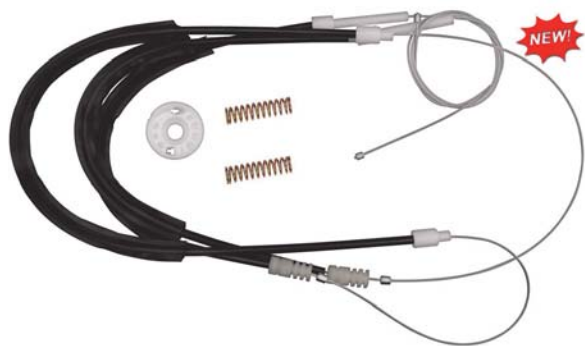

13803 Left Front Door
Window Regulator Kit
Volkswagen Golf 3 Cabrio

1 Kit