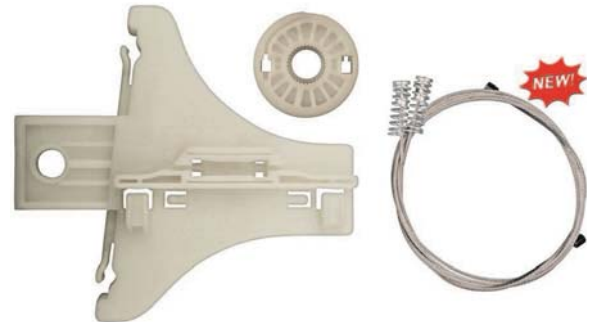

13792 Right Rear Door
Window Regulator Kit
Volkswagen Golf 4 & Bora

1 Kit