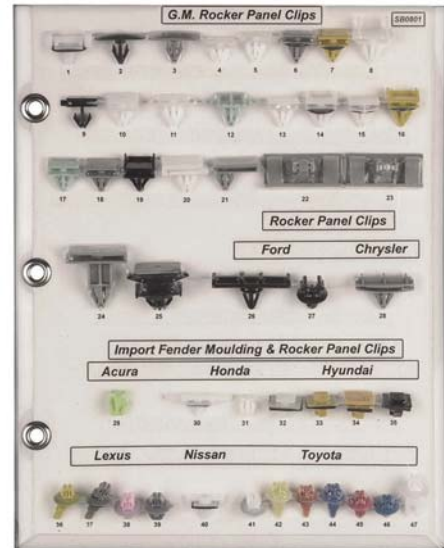

**Sold
Each**

SB0802 # 4 & # 6 Mini # 6 through # 36
Steel Hex Slotted Screw
Stainless Steel Band & Housing Hose Clamps
Sample Board

**Sold
Each**

SB0803 Vacuum Caps,
Vacuum Connectors & Tees
Black Rubber Cap & Black Nylon Vacuum
Connector Sample Board