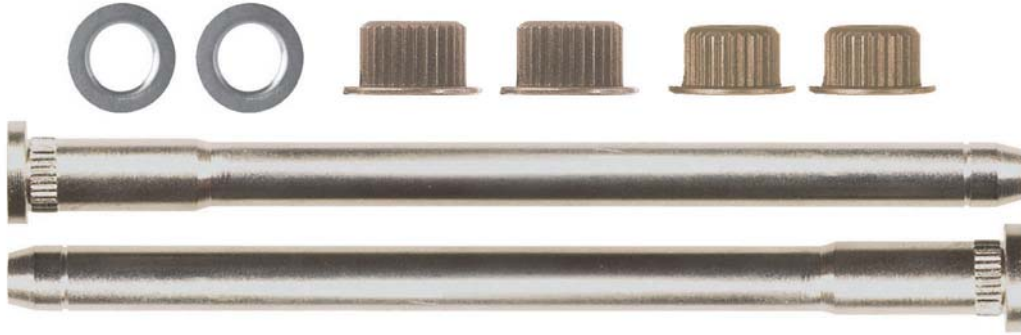

Doors

14 Kits Door Hinge Pin & Bushing

10528 G.M. Trucks C-K 1988-On
(Steel Pin) Kit Will Repair One Door
Door Hinge Pin & Bushing Kit

1 Kit