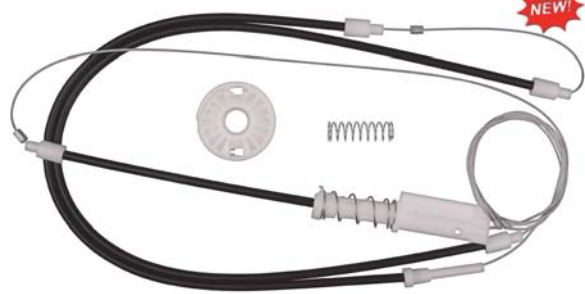

13711 Right Front Door
Window Regulator Kits
Audi A4 Cabriolet 2003 - 2009

1 Kit