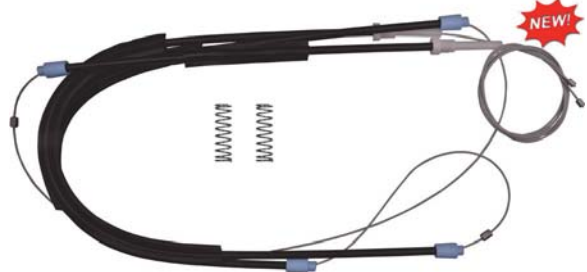

Kits Window Regulator Repair

13691 Left or Right Front Door
Window Regulators
Repair Cable
BMW X5

1 Kit