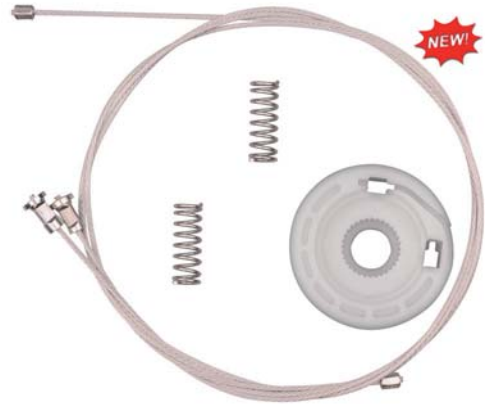

Ford

Kits Window Regulator Repair

13755 Left Rear Door
Window Regulator Kit
Ford Focus 1998 - On

1 Kit