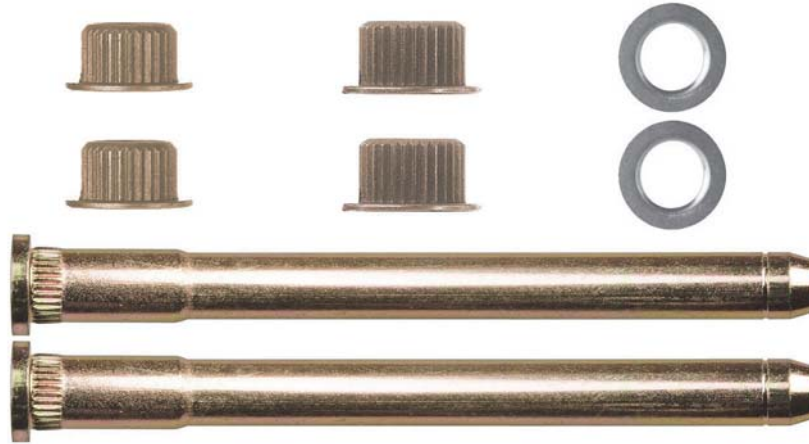

General Motors

Kits Door Hinge Pin & Bushings

9833 G.M. S10 Trucks
1994-On
Kit Will Fix One Door
Door Hinge Pin & Bushing Kit

1 Kit