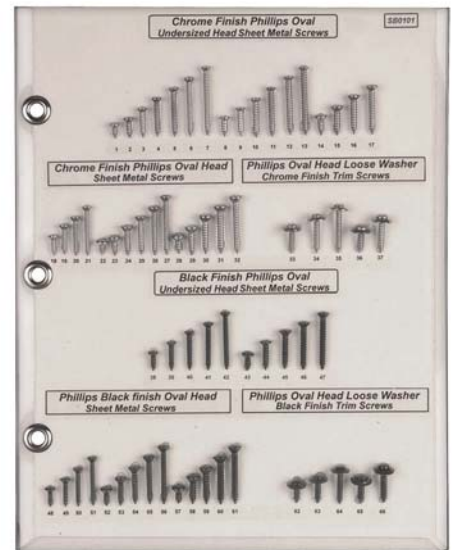

Sample Boards

SB0101 Phillips Oval Head
Standard & Undersized Head
Chrome & Black Finish
Sheet Metal Screw Sample Board

**Sold
Each**