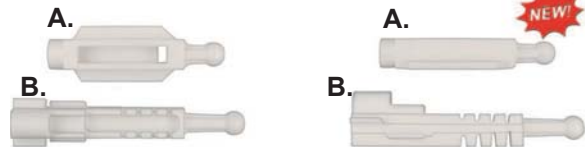

NEW!

40% of Actual Size

21

Clips Moulding

12467PK 5/16" (8mm) Hole Size
13mm Stem Length 11.50mm
x 19mm Head Size White
Nylon
Trim Panel & Fender Flare
Moulding Clips
BMW # 07-13-7-073-915

15 Pcs.