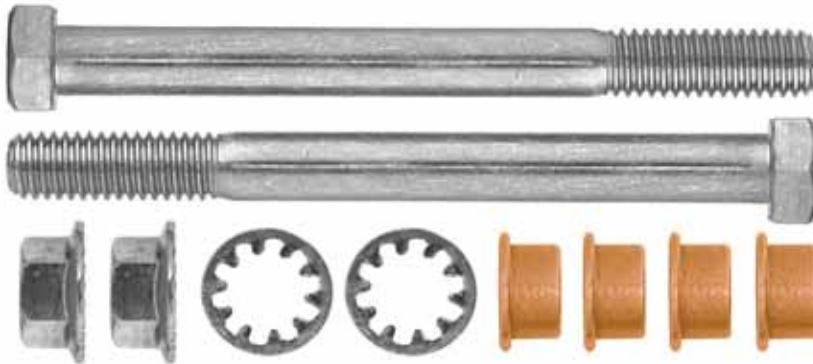

Door Fasteners

Chrysler Door Panel Retainers

10467PK	9mm Hole Size 12mm Stem Length 19mm Head Diameter White Nylon Door Panel Nuts Use With # 10466 Chrysler # 6506655AA	25 Pcs.	
11169PK	11/32" (9mm) Hole Size 19mm Head 12mm Stem Green Nylon Door Panel Grommets Use With # 10466 Chrysler # 4784018-AA	25 Pcs.	
10582PK	1/4" (6.2mm) Hole Size Window Lift Motor Mounting Natural Nylon Drive Type Rivet Pins Used With # 10583 Chrysler	25 Pcs.	
10583PK	12.7mm Hole Size Window Lift Motor Mounting Natural Acetel Drive Type Rivet Grommets Used With # 10582 Chrysler	25 Pcs.	
10584	12.7mm Hole Size Window Lift Motor Mounting Natural Nylon Drive Type Rivet Pin & Grommet Kit Chrysler	25 Pcs.	
10579PK	1/4" (6.3mm) Hole Size Window Lift Motor Mounting Natural Nylon Drive Type Rivet Pins Used With # 10580	25 Pcs.	
10580PK	12.7mm Hole Size Window Lift Motor Mounting Natural Nylon Drive Type Rivet Grommets Used With # 10579 Chrysler	25 Pcs.	
10581	12.7mm Hole Size Window Lift Motor Mounting Natural Nylon Drive Type Rivet Pin & Grommet Kit Chrysler	25 Pcs.	

Door Fasteners

Door Hinge Pin Bushings

1269PK .269" I.D.
.316" O.D.
.356" Height Door Hinge Pin Bushings
Chrysler # 4033711

25 Pcs.

Door Hinge Pins

1292PK 17/64" Pin Diameter
2 3/4" Length
9/16" Head O.D. Door Hinge Pins
Chrysler # 6028993, 6032975

10 Pcs.

Door Hinge Pin & Bushing Kits

9948 Dodge Trucks 1994 - 2003 Dodge Ram
Kit Will Repair One Hinge
Bright Zinc Finish Door Hinge Pin & Bushing Kit

1 Kit

9964 Dodge Trucks
1994 - 2003 Dodge Ram
Kit Will Repair One Door Door Hinge Pin & Bushing Kit