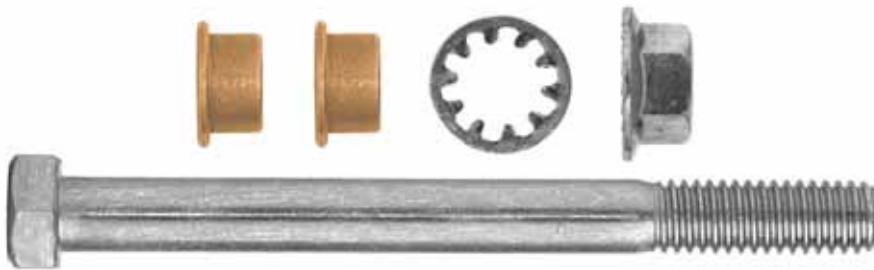

Door Fasteners

Chrysler Door Panel Retainers

10467PK	9mm Hole Size 12mm Stem Length 19mm Head Diameter White Nylon Door Panel Nuts Use With # 10466 Chrysler # 6506655AA	25 Pcs.	
11169PK	11/32" (9mm) Hole Size 19mm Head 12mm Stem Green Nylon Door Panel Grommets Use With # 10466 Chrysler # 4784018-AA	25 Pcs.	
10582PK	1/4" (6.2mm) Hole Size Window Lift Motor Mounting Natural Nylon Drive Type Rivet Pins Used With # 10583 Chrysler	25 Pcs.	
10583PK	12.7mm Hole Size Window Lift Motor Mounting Natural Acetel Drive Type Rivet Grommets Used With # 10582 Chrysler	25 Pcs.	
10584	12.7mm Hole Size Window Lift Motor Mounting Natural Nylon Drive Type Rivet Pin & Grommet Kit Chrysler	25 Pcs.	
10579PK	1/4" (6.3mm) Hole Size Window Lift Motor Mounting Natural Nylon Drive Type Rivet Pins Used With # 10580	25 Pcs.	
10580PK	12.7mm Hole Size Window Lift Motor Mounting Natural Nylon Drive Type Rivet Grommets Used With # 10579 Chrysler	25 Pcs.	
10581	12.7mm Hole Size Window Lift Motor Mounting Natural Nylon Drive Type Rivet Pin & Grommet Kit Chrysler	25 Pcs.	

Door Fasteners

Door Hinge Pin Bushings

1269PK .269" I.D.
.316" O.D.
.356" Height Door Hinge Pin Bushings
Chrysler # 4033711

25 Pcs.

Door Hinge Pins

1292PK 17/64" Pin Diameter
2 3/4" Length
9/16" Head O.D. Door Hinge Pins
Chrysler # 6028993, 6032975

10 Pcs.

Door Hinge Pin & Bushing Kits

9948 Dodge Trucks 1994 - 2003 Dodge Ram
Kit Will Repair One Hinge
Bright Zinc Finish Door Hinge Pin & Bushing Kit

1 Kit

9964 Dodge Trucks
1994 - 2003 Dodge Ram
Kit Will Repair One Door Door Hinge Pin & Bushing Kit