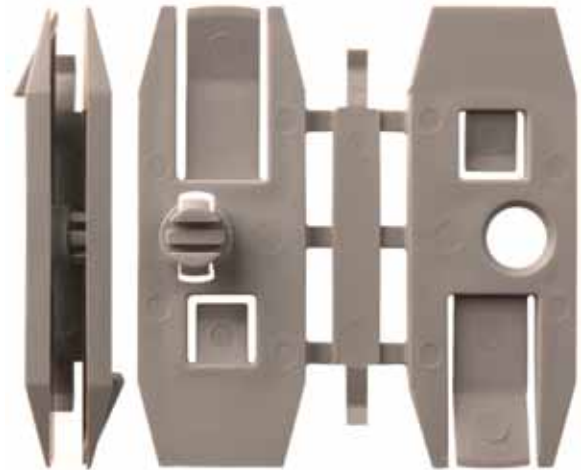

10479PK Assembled Over All
Size 1" x 2 3/8"
Gray Nylon Front Door Window Guides
G.M. # 15786626, 10274778

10 Pcs.