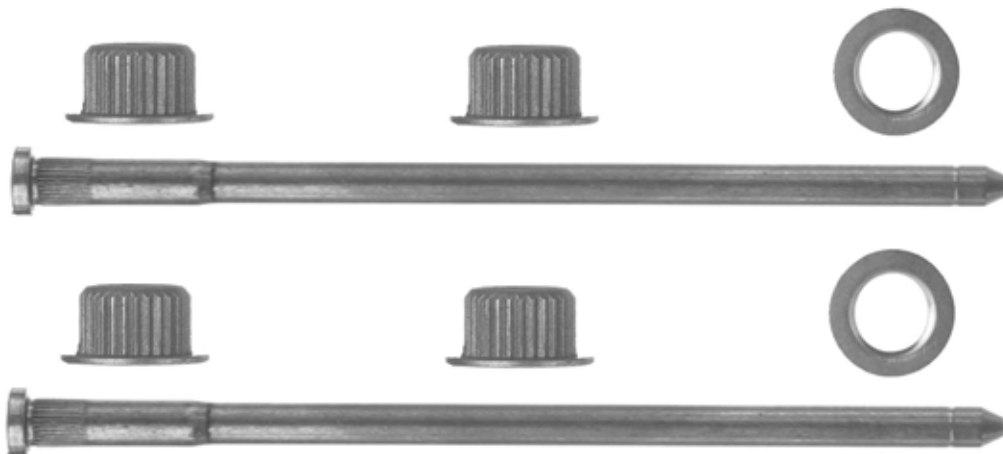

G.M. S10 Trucks
1994 - On
Kit Will Fix One Door Door Hinge Pin & Bushing Kit

1 Kit

(Stainless Steel Pin)

9818

G.M. Trucks C-K 1988 - On
Kit Will Repair One Hinge
Stainless Steel Door Hinge Pin & Bushing Kit

1 Kit

10528

G.M. Trucks C-K 1988 - On
(Steel Pin)
Kit Will Repair One Door Door Hinge Pin & Bushing Kit

1 Kit

Door Fasteners

Door Hinge Pin & Bushing Kits

9905

G.M. Trucks C-K 1988 - On
(Stainless Steel Pin)
Kit Will Repair One Door Door Hinge Pin & Bushing Kit

1 Kit

10527

G.M. Trucks C-K 1988 - On
(Steel Pin)
Kit Will Repair One Hinge Door Hinge Pin & Bushing Kit

1 Kit

10060

GMC Sierra & Chev. Silverado & Other S.U.V 'S Hinges
Kit Will Repair One Hinge
Yellow Zinc Finish Door Hinge Pin & Bushing Kit