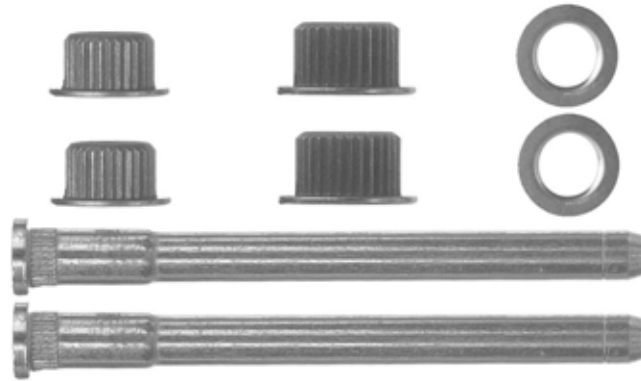

Door Fasteners

Door Hinge Pins

(Yellow Zinc Finish)

9825PK

11/32" Pin Diameter 4 1/8" Length
1/2" Head O.D.
Yellow Zinc Steel Door Hinge Pins
G.M. # 15653790

2 Pcs.

(Stainless Steel)

9164PK

11/32" Pin Diameter 5 1/4" Length
19/32" Head O.D.
Stainless Steel Door Hinge Pins
G.M. # 15591860, 15691595, 15691595X
G.M. # 15967691, 15685040

5 Pcs.

2168PK

9/16" Pin Diameter Length: 5 1/2"
Roller Groove Dia. : 5/8"
Kurl Dia. : 19/32" Door Roller Pin Assembly
G.M. # 12540326

1 Pc.

Door Hinge Pin & Bushing Kits

9832

G.M. S10 Trucks
1994 - On
Kit Will Fix One Hinge Door Hinge Pin & Bushing Kit

1 Kit

Door Fasteners

Door Hinge Pin & Bushing Kits

9833

G.M. S10 Trucks
1994 - On
Kit Will Fix One Door Door Hinge Pin & Bushing Kit

1 Kit

(Stainless Steel Pin)

9818

G.M. Trucks C-K 1988 - On
Kit Will Repair One Hinge
Stainless Steel Door Hinge Pin & Bushing Kit