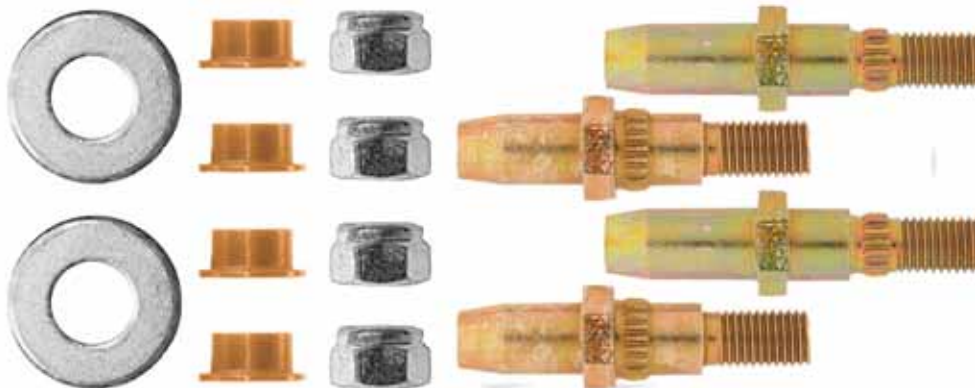

1 Kit

10528

G.M. Trucks C-K 1988 - On
(Steel Pin)
Kit Will Repair One Door Door Hinge Pin & Bushing Kit

1 Kit

Door Fasteners

Door Hinge Pin & Bushing Kits

9905

G.M. Trucks C-K 1988 - On
(Stainless Steel Pin)
Kit Will Repair One Door Door Hinge Pin & Bushing Kit

1 Kit

10527

G.M. Trucks C-K 1988 - On
(Steel Pin)
Kit Will Repair One Hinge Door Hinge Pin & Bushing Kit

1 Kit

10060

GMC Sierra & Chev. Silverado & Other S.U.V 'S Hinges
Kit Will Repair One Hinge
Yellow Zinc Finish Door Hinge Pin & Bushing Kit

1 Kit

10065

Replacement Parts To Repair One Door
GMC Sierra & Chev. Silverado
& Other S.U.V 'S Hinges Door Hinge Pin & Bushing Kit

1 Kit

Door Fasteners

Door Hinge Pin & Bushing Kits

10558 Side Cargo Door Greaseable Stainless Steel Door Hinge Pin & Bushing Kit
 Chev. Savanna & G.M.C. Express Van Side Doors
 G.M. # 31028283, 88944360, 89025546 **1 Kit**

10699 Side Cargo Door Greaseable Stainless Steel Door Hinge Pin & Bushing Kit
 Chev. Savanna & G.M.C. Express Van Side Doors
 Repairs One Door **1 Kit**

12115 Used On Upper Or Lower Hinge Will Repair One Hinge Driver Side
 Stainless Steel Pins, Nuts & Bracket Door Hinge Repair Kit
 Chev. Avalanche 02-06, Cadillac Escalade 02-06, Chev. Silverado 99-06,
 Chev. Silverado Classic 07, Chev. Suburban 00-06, Chev. Tahoe 00-05, GMC Sierra
 99-06, GMC Sierra Classic SLE 07, GMC Yukon 02 **1 Kit**