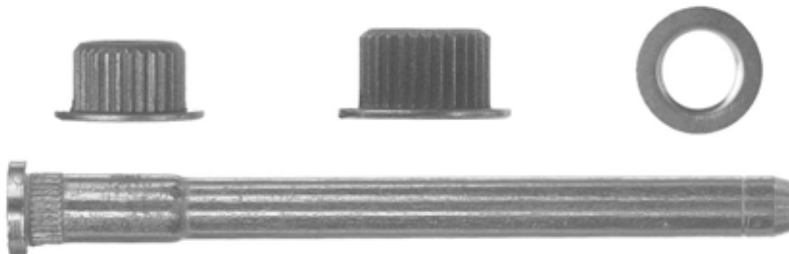

Door Hinge Pins

| | | |
|---------------|--|----------------|
| |  | |
| 1289PK | 11/32" Pin Diameter 4" Length 7/16" Head O.D. Door Hinge Pins G.M. # 20043351 | 10 Pcs. |
| |  | |
| 1288PK | 11/32" Pin Diameter 4 1/16" Length 9/16" Head O.D. Bright Zinc Steel Door Hinge Pins G.M. # 6271989, 20046147 | 10 Pcs. |

Door Fasteners

Door Hinge Pins

(Yellow Zinc Finish)

9825PK

11/32" Pin Diameter 4 1/8" Length
1/2" Head O.D.
Yellow Zinc Steel Door Hinge Pins
G.M. # 15653790

2 Pcs.

(Stainless Steel)

9164PK

11/32" Pin Diameter 5 1/4" Length
19/32" Head O.D.
Stainless Steel Door Hinge Pins
G.M. # 15591860, 15691595, 15691595X
G.M. # 15967691, 15685040

5 Pcs.

2168PK

9/16" Pin Diameter Length: 5 1/2"
Roller Groove Dia. : 5/8"
Kurl Dia. : 19/32" Door Roller Pin Assembly
G.M. # 12540326

1 Pc.

Door Hinge Pin & Bushing Kits

9832

G.M. S10 Trucks
1994 - On
Kit Will Fix One Hinge Door Hinge Pin & Bushing Kit

1 Kit

Door Fasteners

Door Hinge Pin & Bushing Kits

9833