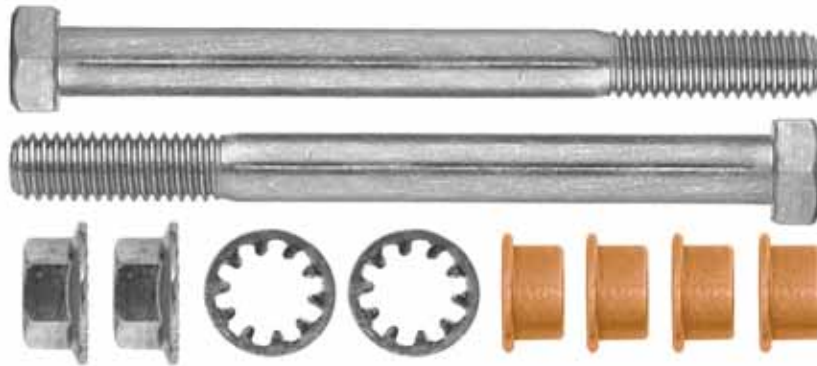

**1 Kit**

**10060**

GMC Sierra & Chev. Silverado & Other S.U.V 'S Hinges  
Kit Will Repair One Hinge  
Yellow Zinc Finish Door Hinge Pin & Bushing Kit

**1 Kit**

**10065**

Replacement Parts To Repair One Door  
GMC Sierra & Chev. Silverado  
& Other S.U.V 'S Hinges Door Hinge Pin & Bushing Kit

# Door Fasteners

## Door Hinge Pin & Bushing Kits

**9948**

Dodge Trucks 1994 - 2003 Dodge Ram  
Kit Will Repair One Hinge  
Bright Zinc Finish Door Hinge Pin & Bushing Kit

**1 Kit**

**9964**

Dodge Trucks  
1994 - 2003 Dodge Ram  
Kit Will Repair One Door Door Hinge Pin & Bushing Kit