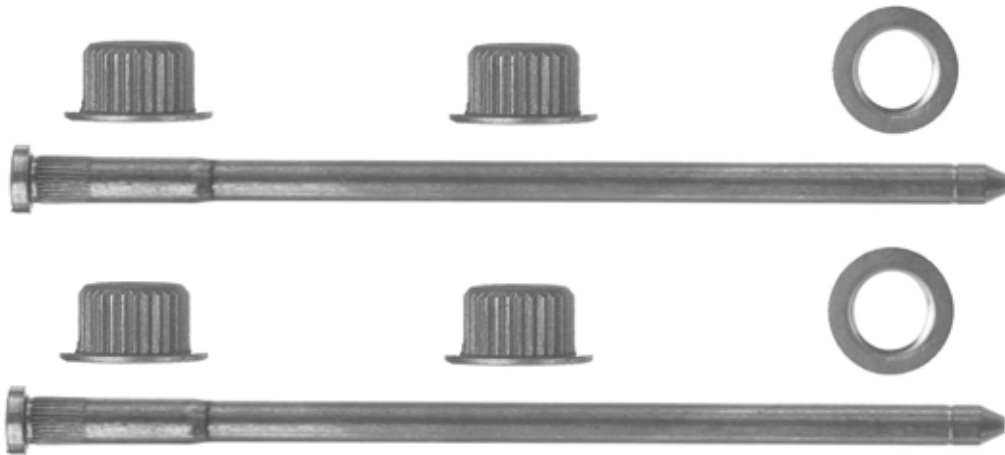

Door Fasteners

Door Hinge Pin & Bushing Kits

9905

G.M. Trucks C-K 1988 - On
(Stainless Steel Pin)
Kit Will Repair One Door Door Hinge Pin & Bushing Kit

1 Kit