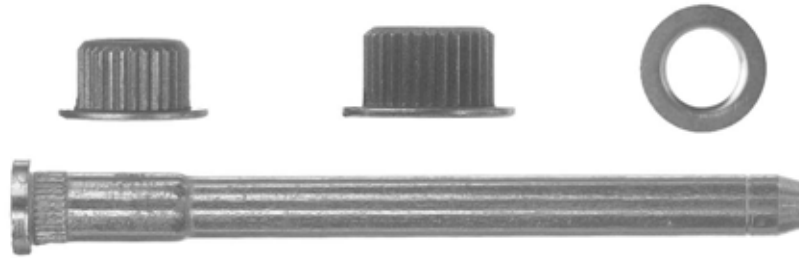

# Door Fasteners

## Door Hinge Pin & Bushing Kits

**9832**

G.M. S10 Trucks  
1994 - On  
Kit Will Fix One Hinge Door Hinge Pin & Bushing Kit

**1 Kit**

**9833**

G.M. S10 Trucks  
1994 - On  
Kit Will Fix One Door Door Hinge Pin & Bushing Kit

**1 Kit**

**9818**

G.M. Trucks C-K 1988 - On  
Kit Will Repair One Hinge  
Stainless Steel Door Hinge Pin & Bushing Kit

**1 Kit**

**10528**

G.M. Trucks C-K 1988 - On  
(Steel Pin)  
Kit Will Repair One Door Door Hinge Pin & Bushing Kit