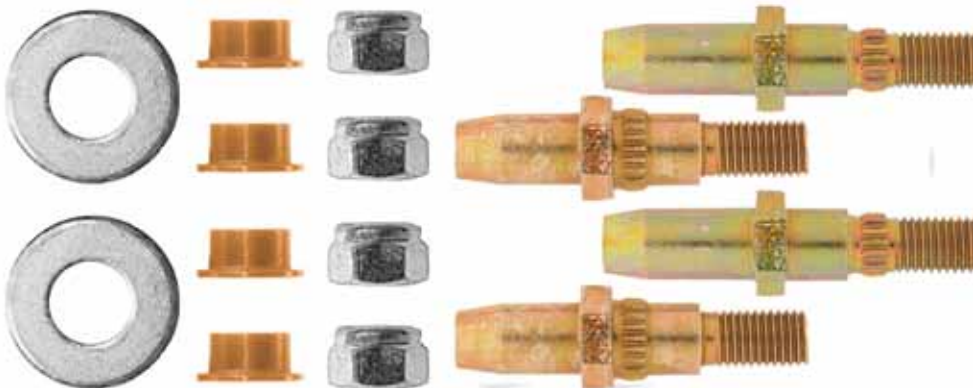

## Door Hinge Pin & Bushing Kits

**9905**

G.M. Trucks C-K 1988 - On  
(Stainless Steel Pin)  
Kit Will Repair One Door Door Hinge Pin & Bushing Kit

**1 Kit**

**10527**

G.M. Trucks C-K 1988 - On  
(Steel Pin)  
Kit Will Repair One Hinge Door Hinge Pin & Bushing Kit

**1 Kit**

**10060**

GMC Sierra & Chev. Silverado & Other S.U.V 'S Hinges  
Kit Will Repair One Hinge  
Yellow Zinc Finish Door Hinge Pin & Bushing Kit

**1 Kit**

**10065**

Replacement Parts To Repair One Door  
GMC Sierra & Chev. Silverado  
& Other S.U.V 'S Hinges Door Hinge Pin & Bushing Kit