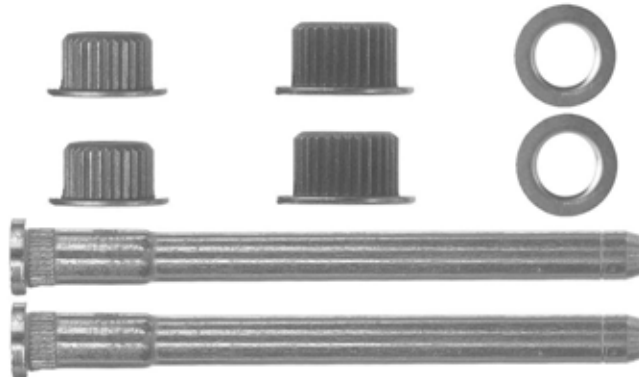

# Door Fasteners

## Door Hinge Pin & Bushing Kits

**9832**

G.M. S10 Trucks  
1994 - On  
Kit Will Fix One Hinge Door Hinge Pin & Bushing Kit

**1 Kit**

**9833**

G.M. S10 Trucks  
1994 - On  
Kit Will Fix One Door Door Hinge Pin & Bushing Kit

**1 Kit**

**9818**

G.M. Trucks C-K 1988 - On  
Kit Will Repair One Hinge  
Stainless Steel Door Hinge Pin & Bushing Kit

**1 Kit**

**10528**

G.M. Trucks C-K 1988 - On  
(Steel Pin)  
Kit Will Repair One Door Door Hinge Pin & Bushing Kit