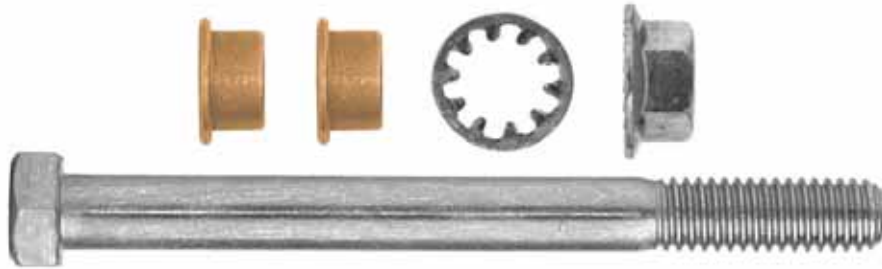

Door Fasteners

Door Hinge Pin & Bushing Kits

9948

Dodge Trucks 1994 - 2003 Dodge Ram
Kit Will Repair One Hinge
Bright Zinc Finish Door Hinge Pin & Bushing Kit

1 Kit