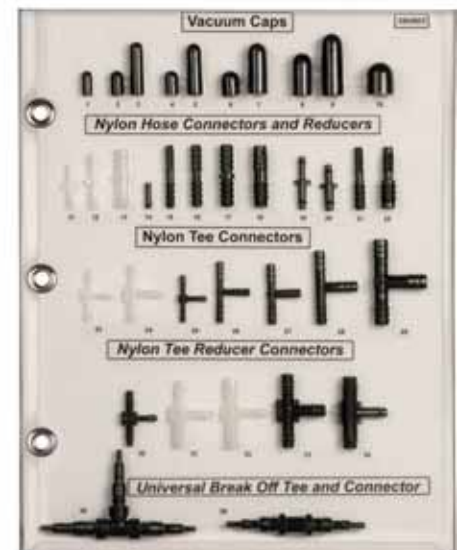

## Sample Boards

**SB0801** Multiple Colors Coded To O.E.M.  
Nylon Fender Moulding & Rocker Panel Moulding Clips  
G.M., Ford, Chrysler, Acura, Honda,  
Lexus, Suzuki & Toyota

**Sold  
Each**

**SB0802** # 4 & # 6 Mini # 6 through # 36  
Steel Hex Slotted Screw  
Stainless Steel Band & Housing Hose Clamps  
Sample Board

**Sold  
Each**

**SB0803** Vacuum Caps,  
Vacuum Connectors & Tees  
Black Rubber Cap & Black Nylon Vacuum  
Connector Sample Board

**Sold  
Each**