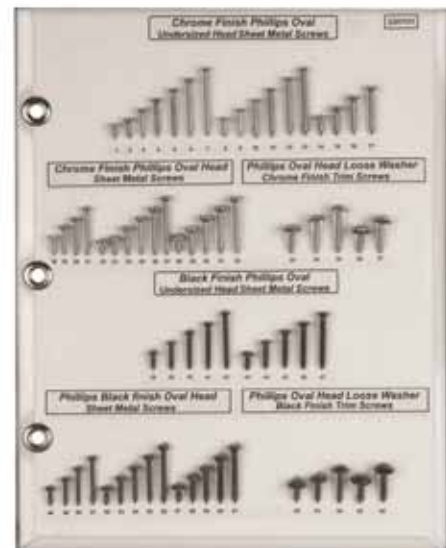

Sample Boards

SB0101 Phillips Oval Head Standard & Undersized Head
Chrome & Black Finish
Sheet Metal Screw Sample Board

**Sold
Each**