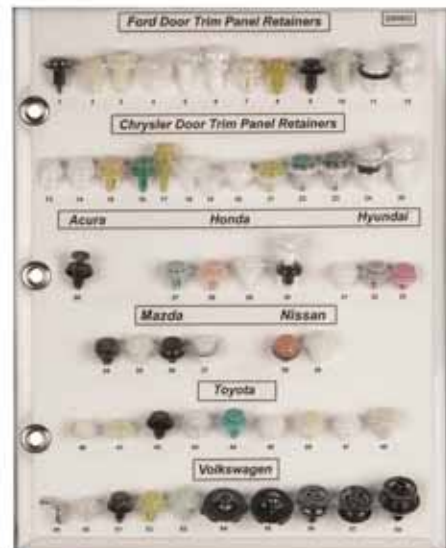

SB0603 Multiple Colors Coded To O.E.M.
Nylon Door Trim Panel Retainers
Ford, Chrysler, Honda, Mazda,
Nissan & Toyota

**Sold
Each**