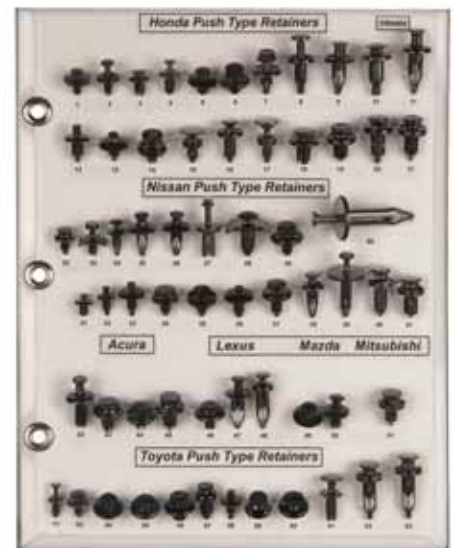

## Sample Boards

**SB0403** Black, White & Natural Nylon  
Screw & Push Type Retainers  
Ford & Chrysler Model Cars & Trucks

**Sold  
Each**

**SB0404** Black Nylon Screw & Push Type Retainers  
Honda, Nissan, Toyota, Acura, Lexus,  
Mazda & Mitsubishi Model Cars & Trucks

**Sold  
Each**

**SB0405** Black Nylon  
Various Domestic & Import  
Retaining & Hood Clip Sample Board

**Sold  
Each**