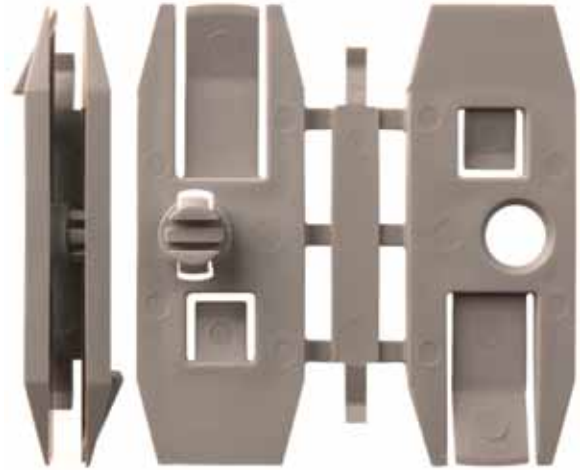

Door Fasteners

Door Window Guide Retainers

4011PK Remove & Resetting Door Glass Made Easy, Fits Most:
Ford, G.M., Chry. Products
Black Zytel Nylon Door Glass Replacement Kits **50 Pcs.**

10479PK Assembled Over All Size 1" x 2 3/8"
Gray Nylon Front Door Window Guides
G.M. # 15786626, 10274778 **10 Pcs.**

1566PK Rear of Glass
Black Nylon
Front Door Glass Window Guide Retainers
G.M. # 22539533, 20478733 **15 Pcs.**

1563PK Upper Part of Glass
Black Nylon
Front Door Glass Window Guide Retainers
G.M. # 20160591 **25 Pcs.**

1568PK Black Nylon
Front Door Glass
Window Guide Retainers
G.M. # 20162174, 22543363 **25 Pcs.**

Door Fasteners

Door Window Guide Retainers

1562PK Black Nylon
 Front & Rear Door Glass
 Window Guide Retainers
 G.M. # 20328600, 10051034, 20123070, 12338011,
 10114597