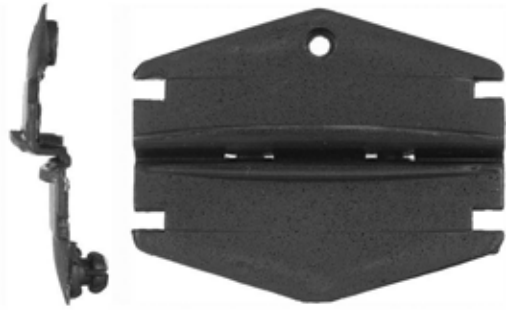

Door Fasteners

Door Window Guide Retainers

1562PK Black Nylon
Front & Rear Door Glass
Window Guide Retainers
G.M. # 20328600, 10051034, 20123070, 12338011,
10114597

25 Pcs.