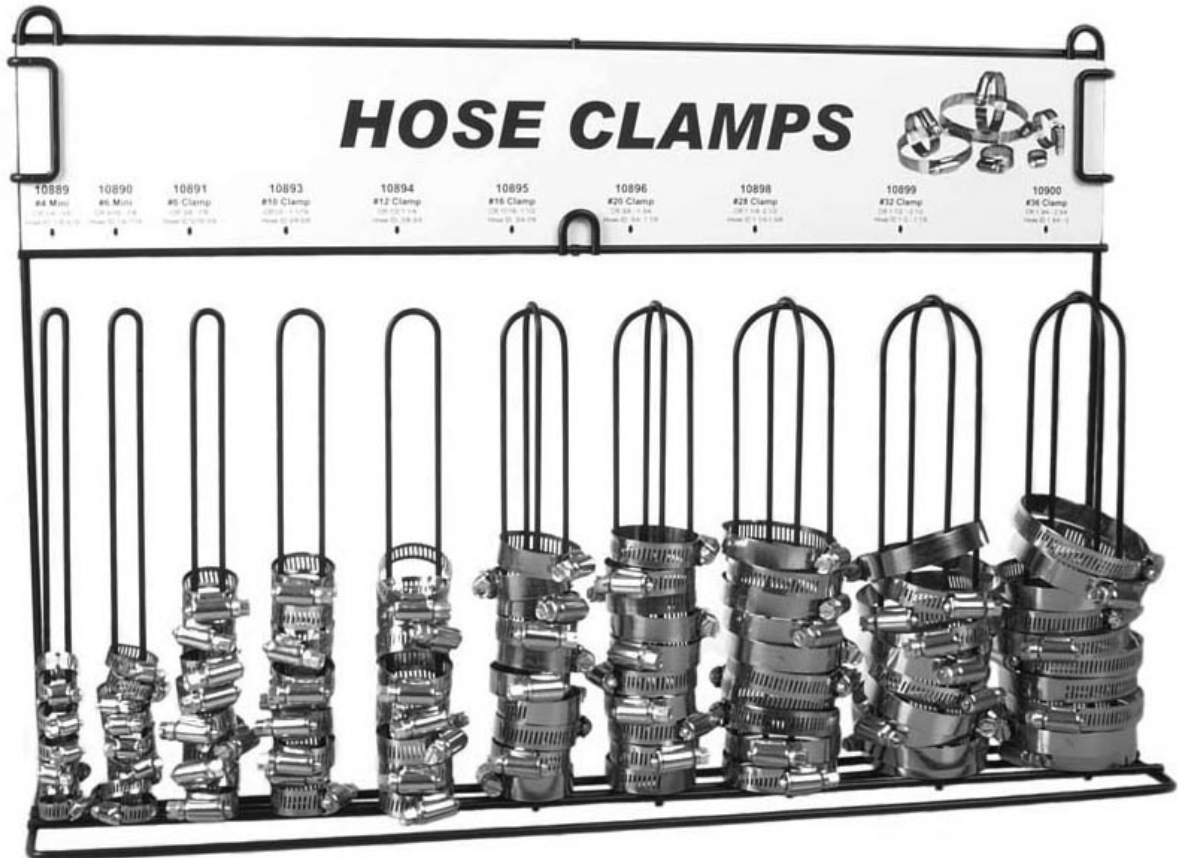

Assortments

Assortment Hose Clamp

8701

#4 to #36 Clamp Sizes
Stainless Steel Band & Housing
100 Total Pcs. Contains 10 Different Sizes
Hose Clamp Assortment

Sold Each