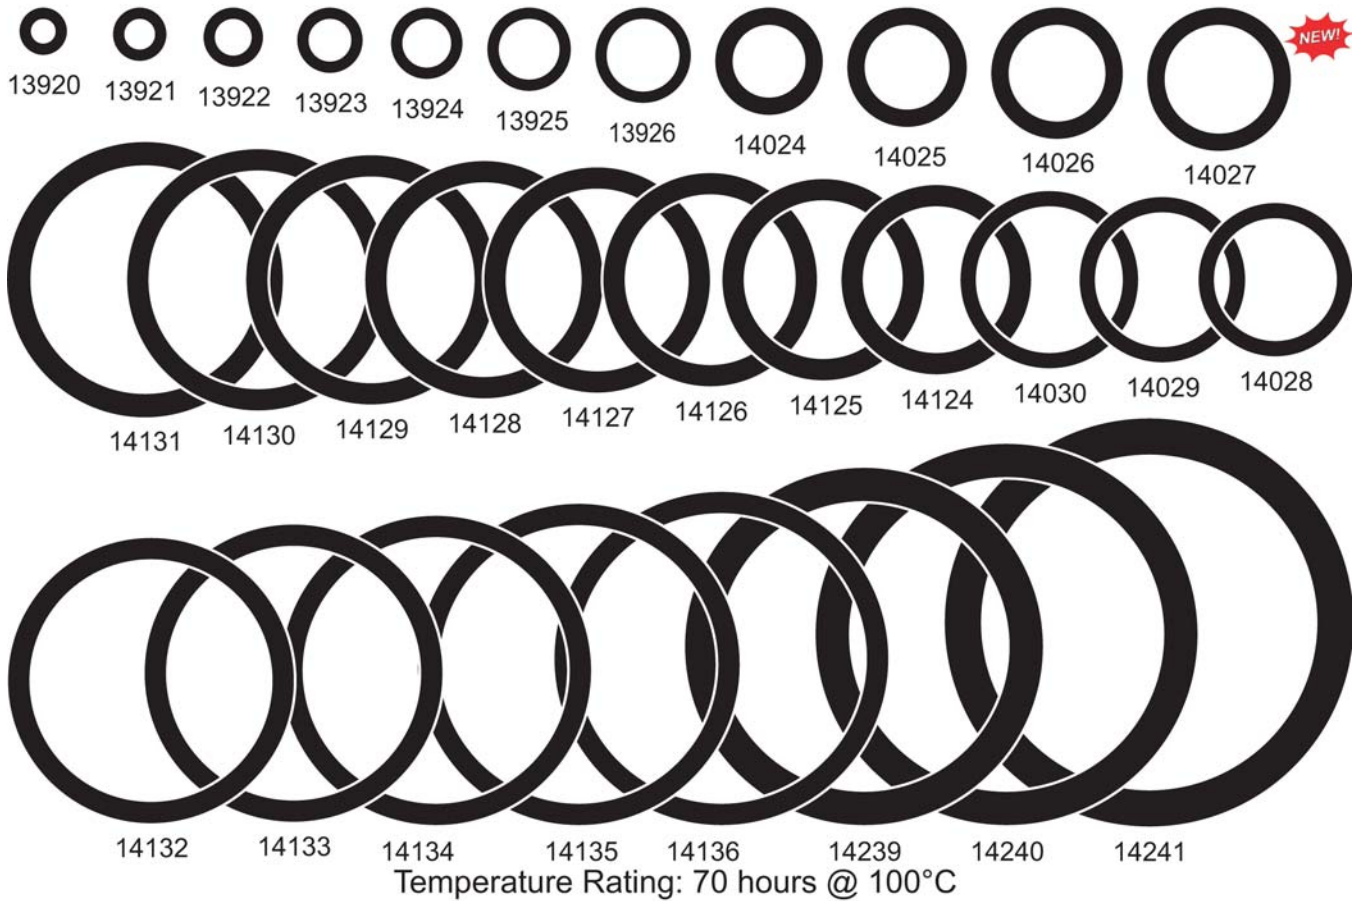

Rubber Products

Sec. 9

2019

Rubber Products

O-Rings

| Part # | Ind.# | I. D. | O. D. | Thickness | Qty. | Part # | Ind.# | I. D. | O. D. | Thickness | Qty. |
|----------------|-------|--------|--------|-----------|---------|----------------|-------|---------|----------|-----------|---------|
| 13920PK | 006 | 1/8" | 1/4" | 1/16" | 50 Pcs. | 14125PK | 211 | 13/16" | 1 1/16" | 1/8" | 50 Pcs. |
| 13921PK | 007 | 5/32" | 9/32" | 1/16" | 50 Pcs. | 14126PK | 212 | 7/8" | 1 1/8" | 1/8" | 50 Pcs. |
| 13922PK | 008 | 3/16" | 5/16" | 1/16" | 50 Pcs. | 14127PK | 213 | 15/16" | 1 3/16" | 1/8" | 50 Pcs. |
| 13923PK | 009 | 7/32" | 11/32" | 1/16" | 50 Pcs. | 14128PK | 214 | 1" | 1 1/4" | 1/8" | 50 Pcs. |
| 13924PK | 010 | 1/4" | 3/8" | 1/16" | 50 Pcs. | 14129PK | 215 | 1 1/16" | 1 5/16" | 1/8" | 50 Pcs. |
| 13925PK | 011 | 5/16" | 7/16" | 1/16" | 50 Pcs. | 14130PK | 216 | 1 1/8" | 1 3/8" | 1/8" | 25 Pcs. |
| 13926PK | 012 | 3/8" | 1/2" | 1/16" | 50 Pcs. | 14131PK | 217 | 1 3/16" | 1 7/16" | 1/8" | 25 Pcs. |
| 14024PK | 110 | 3/8" | 9/16" | 3/32" | 50 Pcs. | 14132PK | 218 | 1 1/4" | 1 1/2" | 1/8" | 25 Pcs. |
| 14025PK | 111 | 7/16" | 5/8" | 3/32" | 50 Pcs. | 14133PK | 219 | 1 5/16" | 1 9/16" | 1/8" | 25 Pcs. |
| 14026PK | 112 | 1/2" | 11/16" | 3/32" | 50 Pcs. | 14134PK | 220 | 1 3/8" | 1 5/8" | 1/8" | 25 Pcs. |
| 14027PK | 113 | 9/16" | 3/4" | 3/32" | 50 Pcs. | 14135PK | 221 | 1 7/16" | 1 11/16" | 1/8" | 25 Pcs. |
| 14028PK | 114 | 5/8" | 13/16" | 3/32" | 50 Pcs. | 14136PK | 222 | 1 1/2" | 1 3/4" | 1/8" | 25 Pcs. |
| 14029PK | 115 | 11/16" | 7/8" | 3/32" | 50 Pcs. | 14239PK | 325 | 1 1/2" | 1 7/8" | 13/64" | 25 Pcs. |
| 14030PK | 116 | 3/4" | 15/16" | 3/32" | 50 Pcs. | 14240PK | 326 | 1 5/8" | 2" | 13/64" | 25 Pcs. |
| 14124PK | 210 | 3/4" | 1" | 1/8" | 50 Pcs. | 14241PK | 327 | 1 3/4" | 2 1/8" | 13/64" | 25 Pcs. |