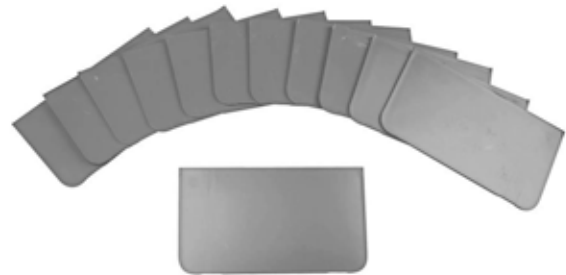

80362 5 1/8" x 2 7/8"
Gray Plastic
Cabinet Drawer Dividers Use With # 80360 Cabinet

**Sold
Each**