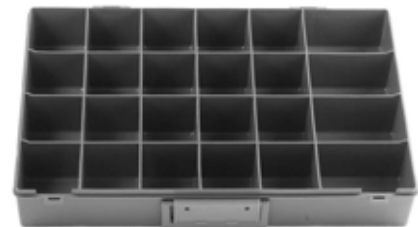

**Sold
Each**

Service Equipment

Tray Large

80123B 24 Hole with Latches 3 1/8" High
18 1/4" Wide 12 1/4" Deep
Blue Lid Large Blue Plastic Tray
Use with 80320

**Sold
Each**

80123R 24 Hole with Latches 3 1/8" High
18 1/4" Wide 12 1/4" Deep
Red Lid Large Red Plastic Tray
Use with 80320

**Sold
Each**

80123YC 24 Hole with Latches 3 1/8" High
18 1/4" Wide 12 1/4" Deep
Clear Lid Large Yellow Plastic Tray
Use with 80320

**Sold
Each**

80122 24 Holes with out Lid & Latches
3 1/8" High
18 1/4" Wide 12 1/4" Deep Large Gray Plastic Tray
Use with 80320

**Sold
Each**

Service Equipment

Tray Large

80132GC 32 Hole Adjustable With Latches 3 1/8" High
18 1/4" Wide 12 1/4" Deep
Clear Lid Large Gray Plastic Tray
Use with 80320

**Sold
Each**

80132YC 32 Hole Adjustable With Latches 3 1/8" High
18 1/4" Wide 12 1/4" Deep
Clear Lid Large Yellow Plastic Tray
Use with 80320