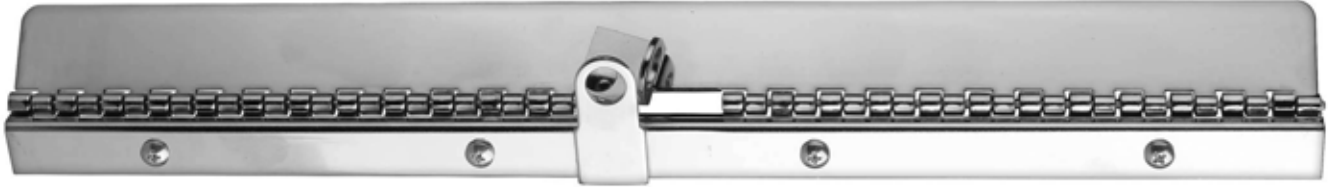

**Sold
Each**

80144 13 1/2" Length Mounts on Right Side of Cabinet
Bright Zinc Finish
Use With # 80320 Locking Hinge

Sold Each

NEW!

80363 15" Length Mounts on Front of Cabinet
Gray Finish
Use With # 80360