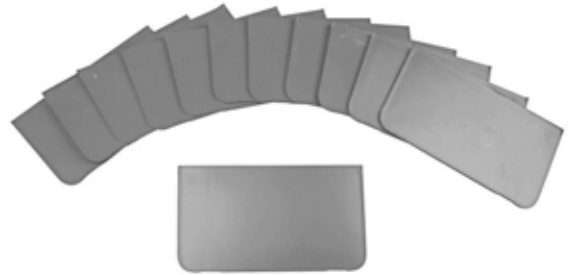

Service Equipment

Cabinet 4 Drawer , Base & Dividers

80362 5 1/8" x 2 7/8"
Gray Plastic
Cabinet Drawer Dividers Use With # 80360 Cabinet

**Sold
Each**