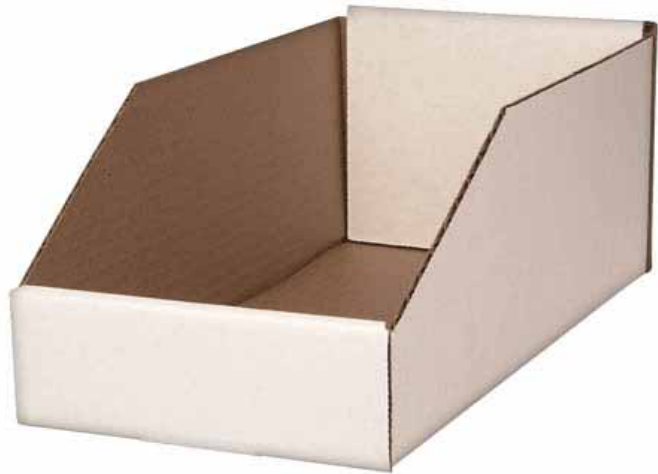

Sold Each

Hose Clamp Rack

80134 For Clamp Sizes 4 - 36 Will stand on a table or can be mounted to a wall
 Black Finish Hose Clamp Rack

Sold Each

Service Equipment

Bin Box Corrugated

10704	2" Across Front 12" Deep 4 1/2" Height White Cardboard Bin Storage Boxes	Sold Each
10705	4" Across Front 12" Deep 4 1/2" Height White Cardboard Bin Storage Boxes	Sold Each
10706	6" Across Front 12" Deep 4 1/2" Height White Cardboard Bin Storage Boxes	Sold Each
10707	8" Across Front 12" Deep 4 1/2" Height White Cardboard Bin Storage Boxes	Sold Each
10708	10" Across Front 12" Deep 4 1/2" Height White Cardboard Bin Storage Boxes	Sold Each
10709	12" Across Front 12" Deep 4 1/2" Height White Cardboard Bin Storage Boxes	Sold Each