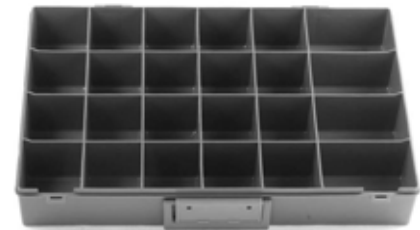

**Sold
Each**

Service Equipment

Tray Large

80123GC 24 Hole with Latches 3 1/8" High
18 1/4" Wide 12 1/4" Deep
Clear Lid Large Gray Plastic Tray
Use with 80320

**Sold
Each**

80123B 24 Hole with Latches 3 1/8" High
18 1/4" Wide 12 1/4" Deep
Blue Lid Large Blue Plastic Tray
Use with 80320

**Sold
Each**

80123R 24 Hole with Latches 3 1/8" High
18 1/4" Wide 12 1/4" Deep
Red Lid Large Red Plastic Tray
Use with 80320

**Sold
Each**

Service Equipment

Tray Large

80123YC 24 Hole with Latches 3 1/8" High
18 1/4" Wide 12 1/4" Deep
Clear Lid Large Yellow Plastic Tray
Use with 80320

**Sold
Each**

80122 24 Holes with out Lid & Latches
3 1/8" High
18 1/4" Wide 12 1/4" Deep Large Gray Plastic Tray
Use with 80320

**Sold
Each**

80132GC 32 Hole Adjustable With Latches 3 1/8" High
18 1/4" Wide 12 1/4" Deep
Clear Lid Large Gray Plastic Tray
Use with 80320

**Sold
Each**

Service Equipment

Tray Large

80132YC 32 Hole Adjustable With Latches 3 1/8" High
18 1/4" Wide 12 1/4" Deep
Clear Lid Large Yellow Plastic Tray
Use with 80320

**Sold
Each**

80132 32 Hole Adjustable With Latches 3 1/8" High
18 1/4" Wide 12 1/4" Deep
Gray Lid Large Gray Plastic Tray
Use with 80320