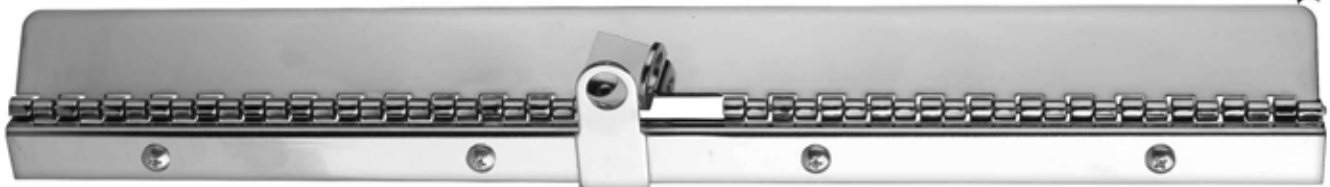

80362 5 1/8" x 2 7/8"
Gray Plastic
Cabinet Drawer Dividers Use With # 80360 Cabinet

**Sold
Each**