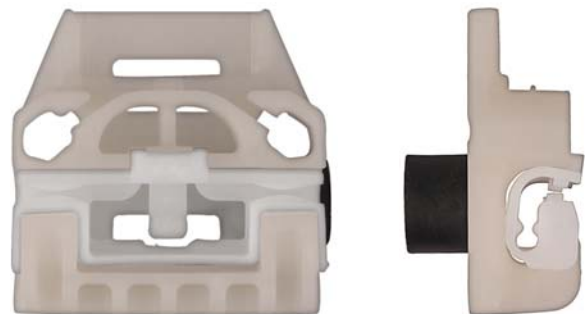

13562PK Left Front Door
Window Regulator Clip
Seat Ibiza 1999-2008
Seat Leon 1999-2006
Skoda Fabia 1999-2007
V.W. Beetle 1997

1 Pc.