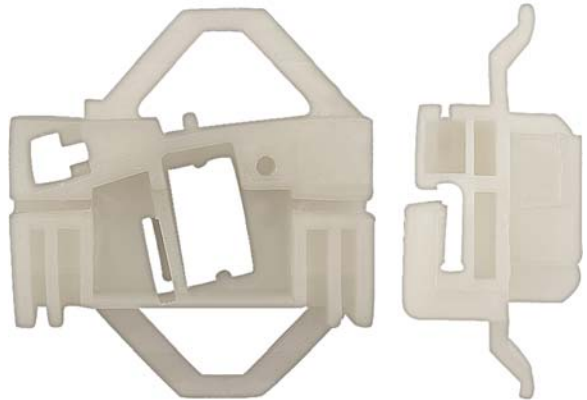

1 Pc.

Not Actual Size

Skoda

Clips Window Regulator

13556PK 45.68 Width
52.75mm Height
26.40mm Thick
Right Front Door
Window Regulator Clips
Seat Cordoba 1993-2002
Seat Ibiza 1993-2002
Skoda Octavia 1996-2004
V.W. Polo Classic A 94-02

1 Pc.

13557PK 46mm Width
52.30mm Height
22mm Thick
Left Front Door
Window Regulator Clips
Seat Cordoba 1993-2002
Seat Ibiza 1993-2002
Skoda Octavia 1996-2004
V.W. Polo Classic A 94-02

1 Pc.

Skoda

Clips Window Regulator