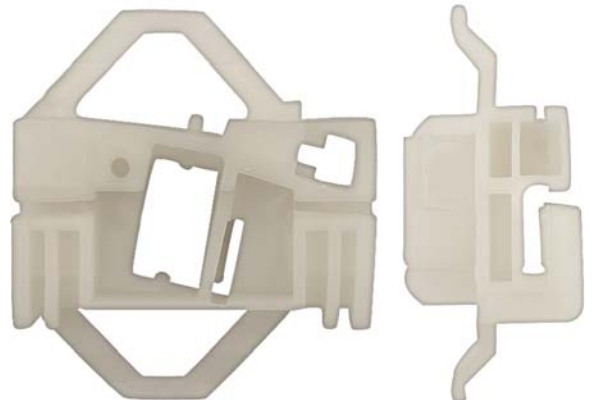

1 Pc.

Not Actual Size

Seat

Clips Window Regulator

13545PK 43.50mm Width
27.30mm Height
24.70mm Thick
Left & Right Front Door
Window Regulator Clips
Lupo 1994-1999
Seat Arosa,
Seat Cordoba 1993-2002
Seat Iiza 1993-2001
V.W. Polo A03

1 Pc.

13556PK 45.68 Width
52.75mm Height
26.40mm Thick
Right Front Door
Window Regulator Clips
Seat Cordoba 1993-2002
Seat Ibiza 1993-2002
Skoda Octavia 1996-2004
V.W. Polo Classic A 94-02

1 Pc.

13557PK 46mm Width
52.30mm Height
22mm Thick
Left Front Door
Window Regulator Clips
Seat Cordoba 1993-2002
Seat Ibiza 1993-2002
Skoda Octavia 1996-2004
V.W. Polo Classic A 94-02

1 Pc.

13558PK 45.68mm Width
52.75mm Height
26.40mm Thick
Left Rear Door
Window Regulator Clip
V.W. Polo Classic 1994-2002

1 Pc.

Not Actual Size

Seat

Clips Window Regulator

13559PK 45.68mm Width
52.75mm Height
26.40mm Thick
Right Rear Door
Window Regulator Clips
Seat Cordoba 1993-2002
Seat Ibiza 1993-2002
Skoda Octavia 1996-2004
V.W. Polo Classic 94-02