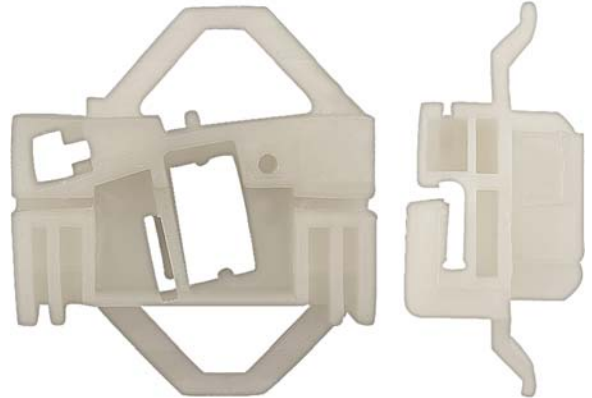

13540PK 61mm Width
34.40mm Height
27.80mm Thick
Right Front Door
Window Regulator Clips
Seat Alhambra 96-06
V.W. Seat Leon 2009-On
V.W. Sharon

1 Pc.

Not Actual Size

13543PK 46.40mm Width
37mm Height
19mm Thick
Window Regulator Clip, Front-Right (A-B), 2 Pcs Need.
Audi A4 & B5 1994-2001
Seat Arosa 1997-2004,
Seat Ibiza, 1993-1999
V.W. Lupo 1998-2005
V.W. Passat Mk5 1996-2005, V. W. Polo 1994-2002

1 Pc.

Not Actual Size

Seat

Clips Window Regulator

13545PK 43.50mm Width
27.30mm Height
24.70mm Thick
Left & Right Front Door
Window Regulator Clips
Lupo 1994-1999
Seat Arosa,
Seat Cordoba 1993-2002
Seat Iiza 1993-2001
V.W. Polo A03

1 Pc.

13556PK 45.68 Width
52.75mm Height
26.40mm Thick
Right Front Door
Window Regulator Clips
Seat Cordoba 1993-2002
Seat Ibiza 1993-2002
Skoda Octavia 1996-2004
V.W. Polo Classic A 94-02

1 Pc.

13557PK 46mm Width
52.30mm Height
22mm Thick
Left Front Door
Window Regulator Clips
Seat Cordoba 1993-2002
Seat Ibiza 1993-2002
Skoda Octavia 1996-2004
V.W. Polo Classic A 94-02

1 Pc.

13558PK 45.68mm Width
52.75mm Height
26.40mm Thick
Left Rear Door
Window Regulator Clip
V.W. Polo Classic 1994-2002

1 Pc.

Not Actual Size

Seat

Clips Window Regulator

13559PK 45.68mm Width
52.75mm Height
26.40mm Thick
Right Rear Door
Window Regulator Clips
Seat Cordoba 1993-2002
Seat Ibiza 1993-2002
Skoda Octavia 1996-2004
V.W. Polo Classic 94-02