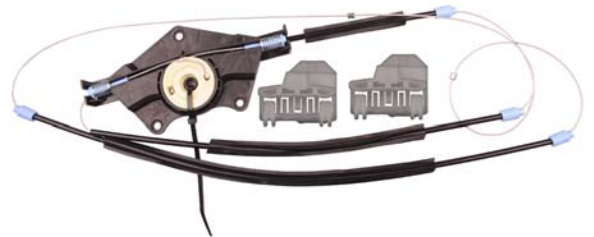

13780 Right Front Door
Window Regulator Kit
Skoda Superb 2002-2008
V.W. Passat 1998-2005

1 Kit