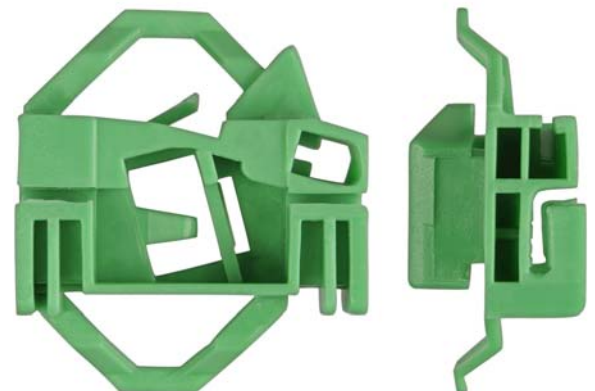

1 Pc.

13560PK 45.68mm Width
52.75mm Height
26.40mm Thick
Left Front Door
Window Regulator Clips
Seat Cordoba 1993-2002
Seat Ibiza 1993-2002
Skoda Octavia 1996-2004
V.W. Polo Classic 94-0

1 Pc.

13561PK 45.68mm Width
52.75mm Height
26.40mm Thick
Right Front Door
Window Regulator Clips
Seat Cordoba 1993-2002
Seat Ibiza 1993-2002
Skoda Octavia 1996-2004
V.W. Polo Classic 94-02

1 Pc.

Skoda

Clips Window Regulator

13562PK Left Front Door
Window Regulator Clip
Seat Ibiza 1999-2008
Seat Leon 1999-2006
Skoda Fabia 1999-2007
V.W. Beetle 1997

1 Pc.

13563PK Right Front Door
Window Regulator Clip
Seat Ibiza 1999-2008
Seat Leon 1999-2006
Skoda Fabia 1999-2007
V.W. Beetle 1997