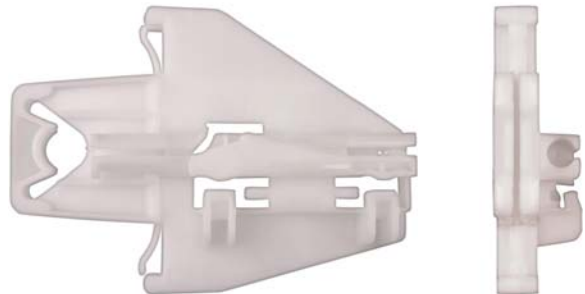

1 Pc.

13601PK 95.30mm Width
132mm Height
29mm Thick
Left Rear Door
Window Regulator Clips
Leon 1999-2006
Seat Toledo 2000-2006
Skoda Fabia 1997-2007

1 Pc.

Not Actual Size

13602PK 95.30mm Width
132mm Height
29mm Thick
Right Rear Door
Window Regulator Clips
Leon 1999-2006
Seat Toledo 2000-2006
Skoda Fabia 1997-2007

1 Pc.

Not Actual Size

Gears Window Regulator

13899PK 42mm Outside Diameter
23mm Thick
Left Or Right
Motor & Reel Connector
Window Regulator Gears
Seat
Skoda
V.W. T5

1 Pc.

Not Actual Size

Seat

Wheels Window Regulator