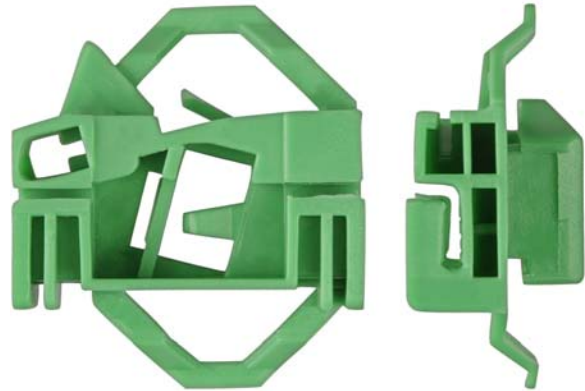

1 Pc.

13556PK 45.68 Width
52.75mm Height
26.40mm Thick
Right Front Door
Window Regulator Clips
Seat Cordoba 1993-2002
Seat Ibiza 1993-2002
Skoda Octavia 1996-2004
V.W. Polo Classic A 94-02

1 Pc.

13557PK 46mm Width
52.30mm Height
22mm Thick
Left Front Door
Window Regulator Clips
Seat Cordoba 1993-2002
Seat Ibiza 1993-2002
Skoda Octavia 1996-2004
V.W. Polo Classic A 94-02

1 Pc.

13558PK 45.68mm Width
52.75mm Height
26.40mm Thick
Left Rear Door
Window Regulator Clip
V.W. Polo Classic 1994-2002

1 Pc.

Not Actual Size

Seat

Clips Window Regulator

13559PK 45.68mm Width
52.75mm Height
26.40mm Thick
Right Rear Door
Window Regulator Clips
Seat Cordoba 1993-2002
Seat Ibiza 1993-2002
Skoda Octavia 1996-2004
V.W. Polo Classic 94-02

1 Pc.

13560PK 45.68mm Width
52.75mm Height
26.40mm Thick
Left Front Door
Window Regulator Clips
Seat Cordoba 1993-2002
Seat Ibiza 1993-2002
Skoda Octavia 1996-2004
V.W. Polo Classic 94-02

1 Pc.

13561PK 45.68mm Width
52.75mm Height
26.40mm Thick
Right Front Door
Window Regulator Clips
Seat Cordoba 1993-2002
Seat Ibiza 1993-2002
Skoda Octavia 1996-2004
V.W. Polo Classic 94-02