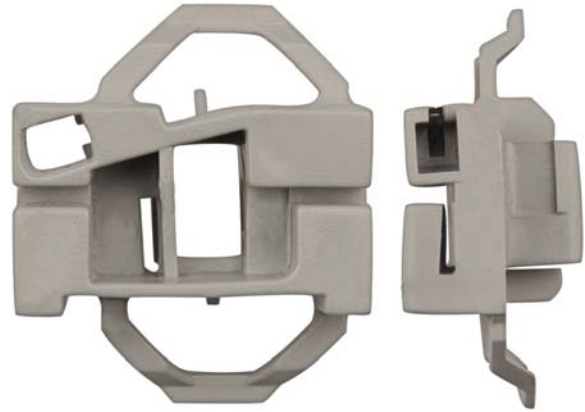

1 Pc.

13556PK 45.68 Width
52.75mm Height
26.40mm Thick
Right Front Door
Window Regulator Clips
Seat Cordoba 1993-2002
Seat Ibiza 1993-2002
Skoda Octavia 1996-2004
V.W. Polo Classic A 94-02

1 Pc.

13557PK 46mm Width
52.30mm Height
22mm Thick
Left Front Door
Window Regulator Clips
Seat Cordoba 1993-2002
Seat Ibiza 1993-2002
Skoda Octavia 1996-2004
V.W. Polo Classic A 94-02

1 Pc.

13558PK 45.68mm Width
52.75mm Height
26.40mm Thick
Left Rear Door
Window Regulator Clip
V.W. Polo Classic 1994-2002

1 Pc.

Not Actual Size

Seat

Clips Window Regulator

13559PK 45.68mm Width
52.75mm Height
26.40mm Thick
Right Rear Door
Window Regulator Clips
Seat Cordoba 1993-2002
Seat Ibiza 1993-2002
Skoda Octavia 1996-2004
V.W. Polo Classic 94-02

1 Pc.

13560PK 45.68mm Width
52.75mm Height
26.40mm Thick
Left Front Door
Window Regulator Clips
Seat Cordoba 1993-2002
Seat Ibiza 1993-2002
Skoda Octavia 1996-2004
V.W. Polo Classic 94-02

1 Pc.

13561PK 45.68mm Width
52.75mm Height
26.40mm Thick
Right Front Door
Window Regulator Clips
Seat Cordoba 1993-2002
Seat Ibiza 1993-2002
Skoda Octavia 1996-2004
V.W. Polo Classic 94-02