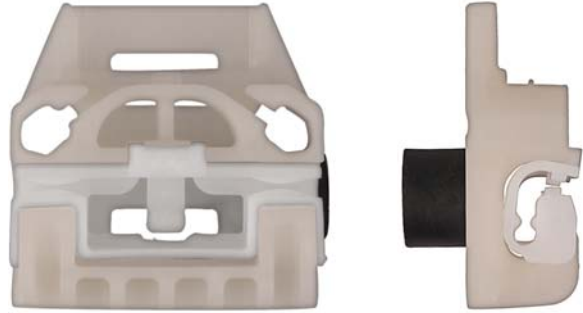

1 Pc.

Skoda

Clips Window Regulator

13562PK Left Front Door
Window Regulator Clip
Seat Ibiza 1999-2008
Seat Leon 1999-2006
Skoda Fabia 1999-2007
V.W. Beetle 1997

1 Pc.

13563PK Right Front Door
Window Regulator Clip
Seat Ibiza 1999-2008
Seat Leon 1999-2006
Skoda Fabia 1999-2007
V.W. Beetle 1997

1 Pc.

13601PK 95.30mm Width
132mm Height
29mm Thick
Left Rear Door
Window Regulator Clips
Leon 1999-2006
Seat Toledo 2000-2006
Skoda Fabia 1997-2007

1 Pc.

Not Actual Size

13602PK 130.50mm Length
95.15mm Width
Right Rear Door
Window Regulator Clips
Leon 1999-2006
Seat Toledo 2000-2006
Skoda Fabia 1997-2007