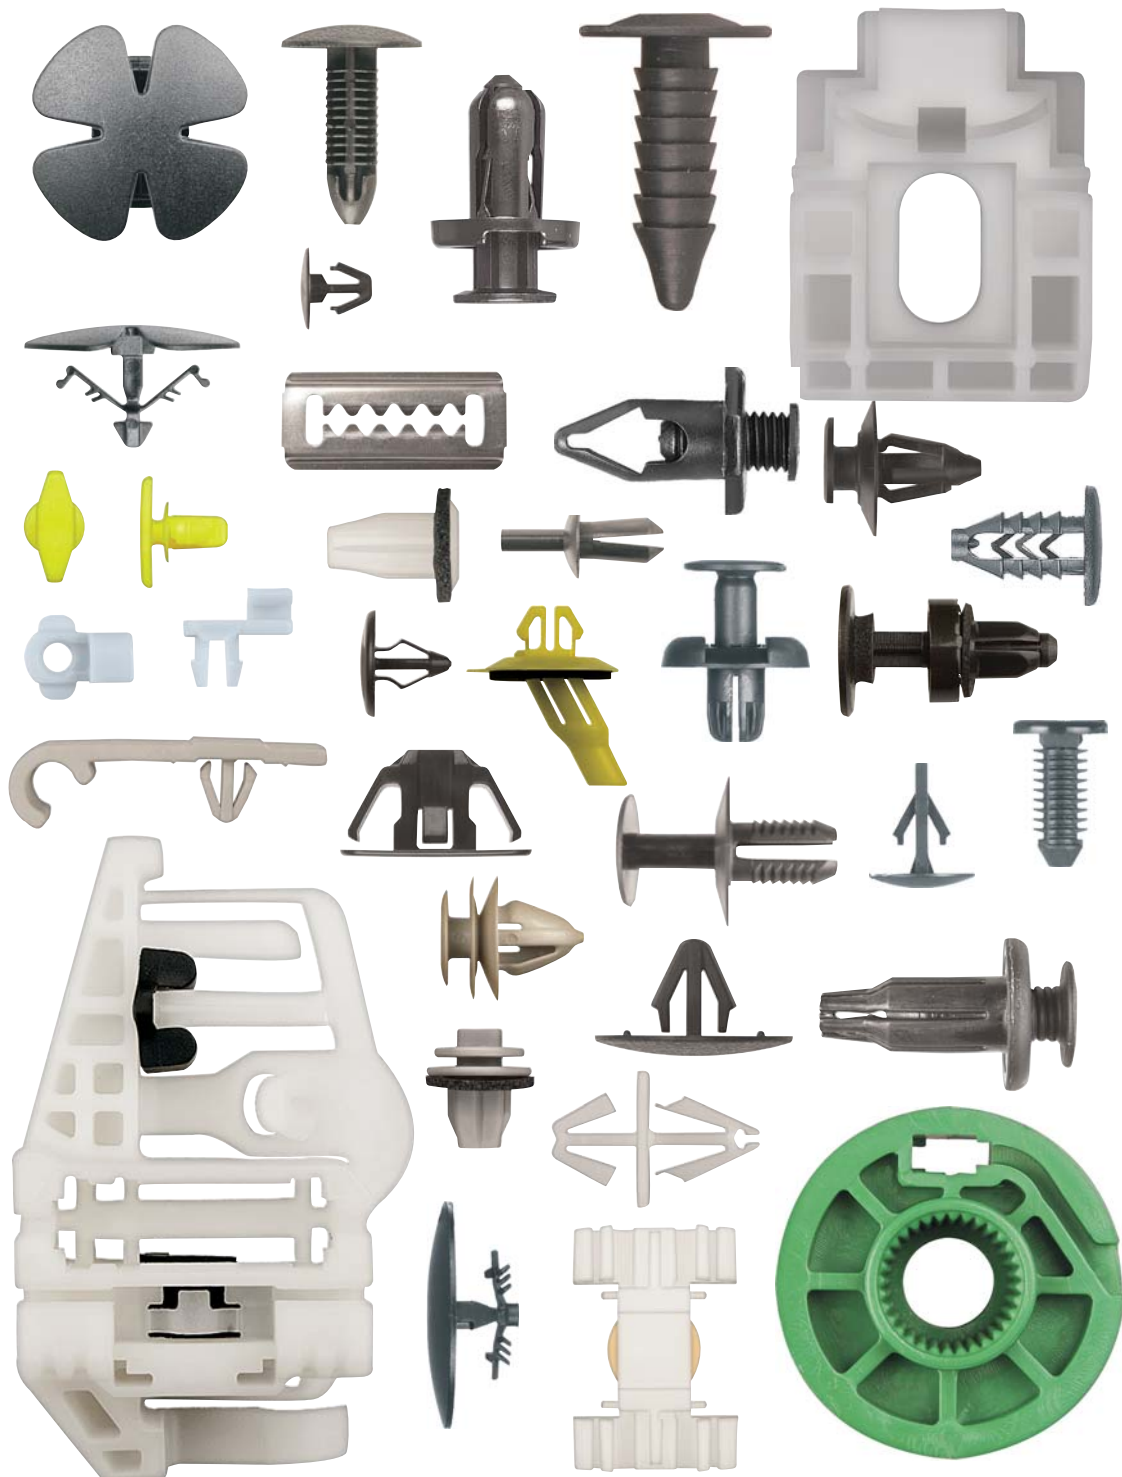

Import Sec. 21-5
Saab, Seat, Skoda, Subaru,
Suzuki

8YW2019

Saab

Kits Window Regulator

13565 Left & Right Rear Window Regulator Kits
Astra G 1998-2004
Cadillac & Caprice Rear Door
Mercedes 210
Mercedes Rear Door,
Saab Rear Door,
Volvo Rear Door