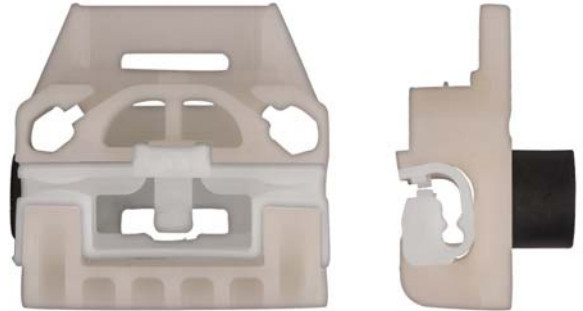

1 Pc.

Skoda

Clips Window Regulator

13562PK Left Front Door
Window Regulator Clip
Seat Ibiza 1999-2008
Seat Leon 1999-2006
Skoda Fabia 1999-2007
V.W. Beetle 1997

1 Pc.

13563PK Right Front Door
Window Regulator Clip
Seat Ibiza 1999-2008
Seat Leon 1999-2006
Skoda Fabia 1999-2007
V.W. Beetle 1997

1 Pc.

13601PK 95.30mm Width
132mm Height
29mm Thick
Left Rear Door
Window Regulator Clips
Leon 1999-2006
Seat Toledo 2000-2006
Skoda Fabia 1997-2007

1 Pc.

Not Actual Size

13602PK 130.50mm Length
95.15mm Width
Right Rear Door
Window Regulator Clips
Leon 1999-2006
Seat Toledo 2000-2006
Skoda Fabia 1997-2007