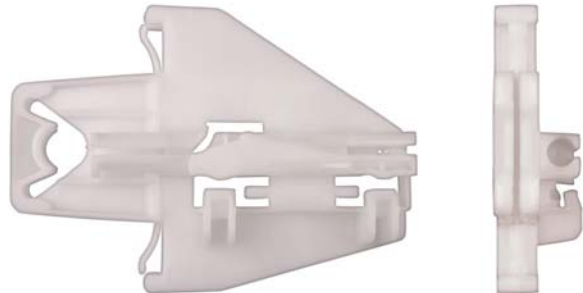

1 Pc.

13601PK 95.30mm Width
132mm Height
29mm Thick
Left Rear Door
Window Regulator Clips
Leon 1999-2006
Seat Toledo 2000-2006
Skoda Fabia 1997-2007

1 Pc.

Not Actual Size

13602PK 130.50mm Length
95.15mm Width
Right Rear Door
Window Regulator Clips
Leon 1999-2006
Seat Toledo 2000-2006
Skoda Fabia 1997-2007

1 Pc.

Not Actual Size

Gears Window Regulator

13899PK 42mm Outside Diameter
23mm Thick
Left Or Right
Motor & Reel Connector
Window Regulator Gear
Seat
Skoda
V.W. T5

1 Pc.

Not Actual Size

Skoda

Wheels Window Regulator