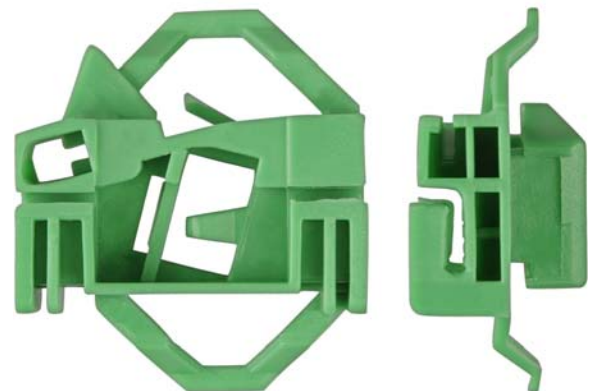

13558PK 45.68mm Width
52.75mm Height
26.40mm Thick
Left Rear Door
Window Regulator Clip
V.W. Polo Classic 1994-2002

1 Pc.

Not Actual Size

13559PK 45.68mm Width
52.75mm Height
26.40mm Thick
Right Rear Door
Window Regulator Clips
Seat Cordoba 1993-2002
Seat Ibiza 1993-2002
Skoda Octavia 1996-2004
V.W. Polo Classic 94-02

1 Pc.

13560PK 45.68mm Width
52.75mm Height
26.40mm Thick
Left Front Door
Window Regulator Clips
Seat Cordoba 1993-2002
Seat Ibiza 1993-2002
Skoda Octavia 1996-2004
V.W. Polo Classic 94-0

1 Pc.

13561PK 45.68mm Width
52.75mm Height
26.40mm Thick
Right Front Door
Window Regulator Clips
Seat Cordoba 1993-2002
Seat Ibiza 1993-2002
Skoda Octavia 1996-2004
V.W. Polo Classic 94-02