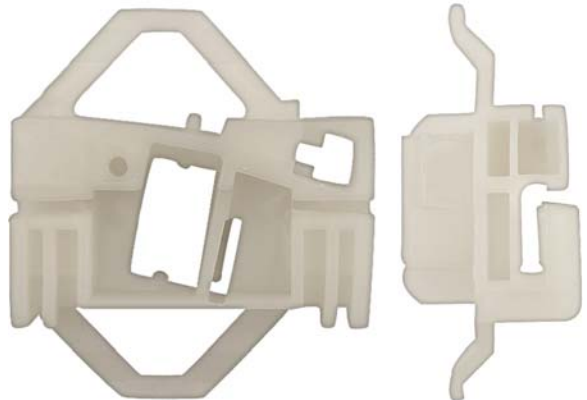

1 Pc.

Not Actual Size

Skoda

Clips Window Regulator

13556PK 45.68 Width
52.75mm Height
26.40mm Thick
Right Front Door
Window Regulator Clips
Seat Cordoba 1993-2002
Seat Ibiza 1993-2002
Skoda Octavia 1996-2004
V.W. Polo Classic A 94-02

1 Pc.

13557PK 46mm Width
52.30mm Height
22mm Thick
Left Front Door
Window Regulator Clips
Seat Cordoba 1993-2002
Seat Ibiza 1993-2002
Skoda Octavia 1996-2004
V.W. Polo Classic A 94-02

1 Pc.

Skoda

Clips Window Regulator