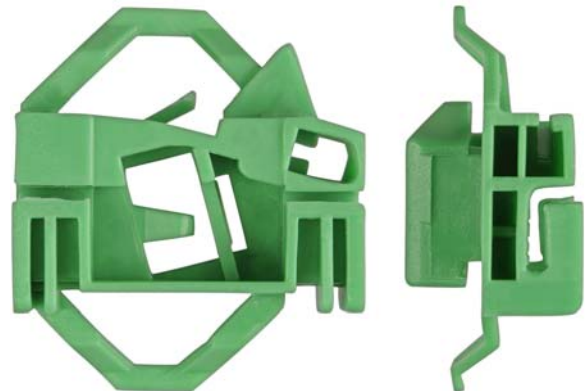

13561PK 45.68mm Width
52.75mm Height
26.40mm Thick
Right Front Door
Window Regulator Clips
Seat Cordoba 1993-2002
Seat Ibiza 1993-2002
Skoda Octavia 1996-2004
V.W. Polo Classic 94-02

1 Pc.