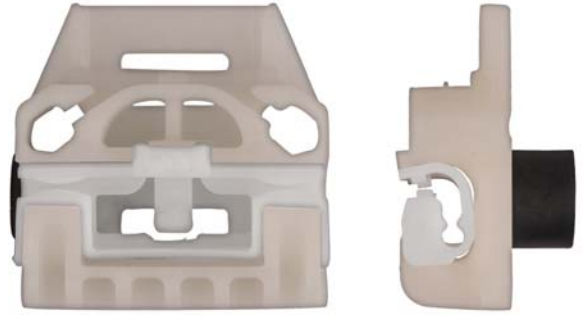

1 Pc.

13562PK Left Front Door
Window Regulator Clip
Seat Ibiza 1999-2008
Seat Leon 1999-2006
Skoda Fabia 1999-2007
V.W. Beetle 1997

1 Pc.

Seat

Clips Window Regulator

13563PK Right Front Door
Window Regulator Clip
Seat Ibiza 1999-2008
Seat Leon 1999-2006
Skoda Fabia 1999-2007
V.W. Beetle 1997

1 Pc.

13601PK 95.30mm Width
132mm Height
29mm Thick
Left Rear Door
Window Regulator Clips
Leon 1999-2006
Seat Toledo 2000-2006
Skoda Fabia 1997-2007

1 Pc.

Not Actual Size

13602PK 95.30mm Width
132mm Height
29mm Thick
Right Rear Door
Window Regulator Clips
Leon 1999-2006
Seat Toledo 2000-2006
Skoda Fabia 1997-2007