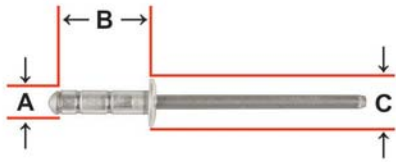

Rivets

Rivets Multi Grip Pop Aluminum & Steel

NEW!

The Multi-Grip rivet will serve in applications where solid, soft materials and thicknesses normally require several rivet sizes. Oversize, irregular or misaligned holes are automatically compensated for by self adjusting hole-filling capability. The mandrel head is retained in the rivet body, forming a tight, weather resistant seal.

Part #	A-Rivet Diameter	Hole Size	Grip Range	B-Rivet Length	C-Flange Diameter	Flange Style	Material Type	Qty.	
17051PK	1/8"	129"-142"	5/32" - 5/16"	15/32"	1/4"	Dome	Alum/Steel	100 Pcs.	NEW
17052PK	1/8"	129"-142"	5/32" - 5/16"	15/32"	3/8"	Large Flange	Alum/Steel	100 Pcs.	NEW
17053PK	1/8"	129"-142"	1/4" - 7/16"	39/64"	1/4"	Dome	Alum/Steel	100 Pcs.	NEW
17054PK	5/32"	160"-173"	3/64" - 1/4"	13/32"	5/16"	Dome	Alum/Steel	100 Pcs.	NEW
17057PK	3/16"	192"-205"	1/16"-1/4"	7/16"	3/8"	Dome	Alum/Steel	50 Pcs.	NEW
17058PK	3/16"	192"-205"	1/16"-1/4"	7/16"	5/8"	Large Flange	Alum/Steel	50 Pcs.	NEW
17059PK	3/16"	192"-205"	3/16"-3/8"	5/8"	3/8"	Dome	Alum/Steel	50 Pcs.	NEW
17060PK	3/16"	192"-205"	1/4"-1/2"	47/64"	3/8"	Dome	Alum/Steel	50 Pcs.	NEW
17061PK	3/16"	192"-205"	1/4"-1/2"	47/64"	5/8"	Large Flange	Alum/Steel	50 Pcs.	NEW
17062PK	3/16"	192"-205"	7/16"-3/4"	1 1/16"	3/8"	Dome	Alum/Steel	50 Pcs.	NEW
17063PK	1/4"	261"-275"	5/64"-11/32"	39/64"	1/2"	Dome	Alum/Steel	25 Pcs.	NEW