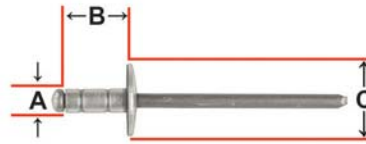

Rivets

Rivets Multi Grip Pop Aluminum & Steel

NEW!

The Multi-Grip rivet will serve in applications where solid, soft materials and thicknesses normally require several rivet sizes. Oversize, irregular or misaligned holes are automatically compensated for by self adjusting hole-filling capability. The mandrel head is retained in the rivet body, forming a tight, weather resistant seal.

Part #	A-Rivet Diameter	Hole Size	Grip Range	B-Rivet Length	C-Flange Diameter	Flange Style	Material Type	Qty.	
17051PK	1/8"	129"-142"	5/32" - 5/16"	15/32"	1/4"	Dome	Alum/Steel	100 Pcs.	NEW
17052PK	1/8"	129"-142"	5/32" - 5/16"	15/32"	3/8"	Large Flange	Alum/Steel	100 Pcs.	NEW
17053PK	1/8"	129"-142"	1/4" - 7/16"	39/64"	1/4"	Dome	Alum/Steel	100 Pcs.	NEW
17054PK	5/32"	160"-173"	3/64" - 1/4"	13/32"	5/16"	Dome	Alum/Steel	100 Pcs.	NEW
17057PK	3/16"	192"-205"	1/16"-1/4"	7/16"	3/8"	Dome	Alum/Steel	50 Pcs.	NEW
17058PK	3/16"	192"-205"	1/16"-1/4"	7/16"	5/8"	Large Flange	Alum/Steel	50 Pcs.	NEW
17059PK	3/16"	192"-205"	3/16"-3/8"	5/8"	3/8"	Dome	Alum/Steel	50 Pcs.	NEW
17060PK	3/16"	192"-205"	1/4"-1/2"	47/64"	3/8"	Dome	Alum/Steel	50 Pcs.	NEW
17061PK	3/16"	192"-205"	1/4"-1/2"	47/64"	5/8"	Large Flange	Alum/Steel	50 Pcs.	NEW
17062PK	3/16"	192"-205"	7/16"-3/4"	1 1/16"	3/8"	Dome	Alum/Steel	50 Pcs.	NEW
17063PK	1/4"	261"-275"	5/64"-11/32"	39/64"	1/2"	Dome	Alum/Steel	25 Pcs.	NEW