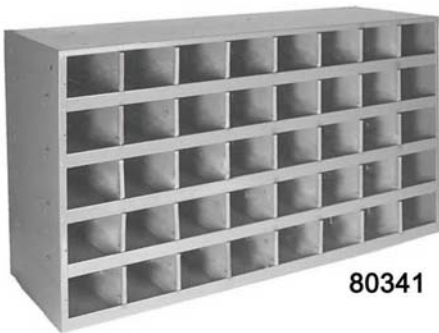

Storage Bins, 40 Hole

80341