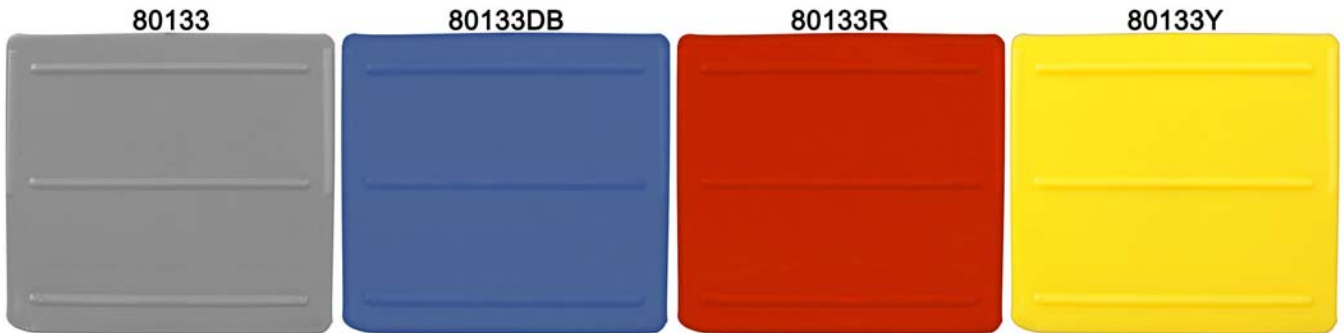

Divider Tray

Not Actual Size

Part #	Size	Dividers	Color	Tray #	Qty.
80133	2 3/4" x 2 1/2"	7 Per Set	Gray	Use with #80132, 80132GC	1 Set
80133DB	2 3/4" x 2 1/2"	7 Per Set	Dark Blue	Use with #80156DB	1 Set
80133R	2 3/4" x 2 1/2"	7 Per Set	Red	Use with #80153RC	1 Set
80133Y	2 3/4" x 2 1/2"	7 Per Set	Yellow	Use with #80132YC	1 Set

Tray Large Lid Label Pocket Protector

9929 16 1/2" x 10 1/4"
Clear Vinyl With Adhesive Back
Large Tray Lid Label Pocket Protector

Sold Each