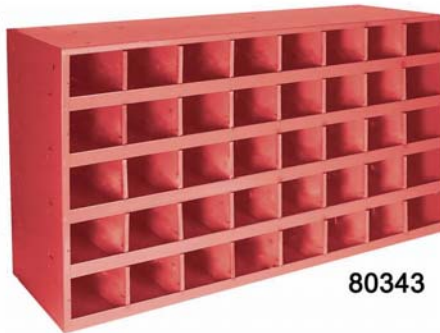

80341

80343