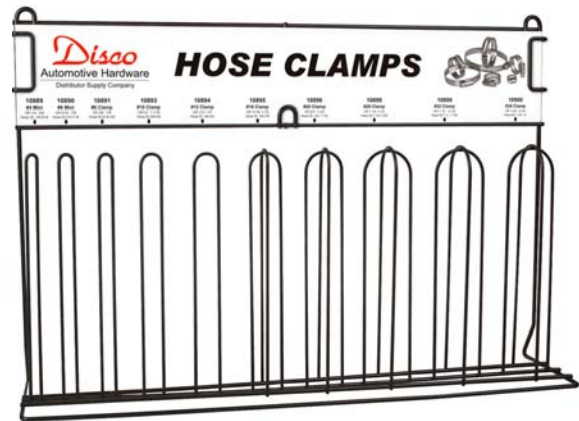

**Sold
Each**

Service Equipment

Cabinets Storage

80321 19" Width 4" Depth 26 3/4" Height
22 Ga. Steel Frame Black
Baked Enamel Coating
32 Hole Storage Cabinet

**Sold
Each**

Racks Wire Spool

80342 16 1/8" Width
5 13/16" Depth
37 1/4" Height
Gray Finish
Wire Spool Rack

**Sold
Each**

Racks Hose Clamp

80134 For Clamp Sizes 4-36
Will stand on a table or
can be mounted to a wall
Black Finish Hose Clamp Rack
Sign will show Standard Hose Clamp Sizes

**Sold
Each**

Service Equipment