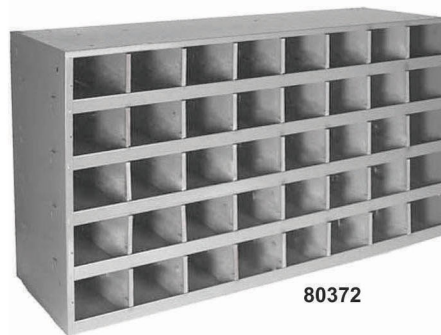

COOL NEW PRODUCTS

Service Equipment

Storage Bins, 72 Hole

80375

This Cabinet will not fit
Old discontinued numbers below:
Gray Base 80356
Gray Stand 80353
Gray Storage Bin 80341

Part #	Width	Depth	Height	Finish	Use With	Qty.	
80375	33 3/4"	12"	42"	Gray	# 80372 & 80378	1 Pc.	NEW

Storage Bins, 40 Hole

80372

These Cabinets will not fit
Old discontinued numbers below:
Gray Base 80356
Gray Stand 80353
Gray Storage Bin 80364

Part #	Width	Depth	Height	Finish	Use With	Qty.	
80372	33 3/4"	12"	23 7/8"	Gray	# 80375 & 80378	1 Pc.	NEW

Storage Bins, Stand

80378

These Stands will not fit
Old discontinued numbers below:
Gray Storage Bin 80364
Gray Storage Bin 80341

Part #	Width	Depth	Height	Finish	Use With	Qty.	
80378	33 3/4"	12 1/4"	5 3/4"	Gray	# 80372 & 80375	1 Pc.	NEW