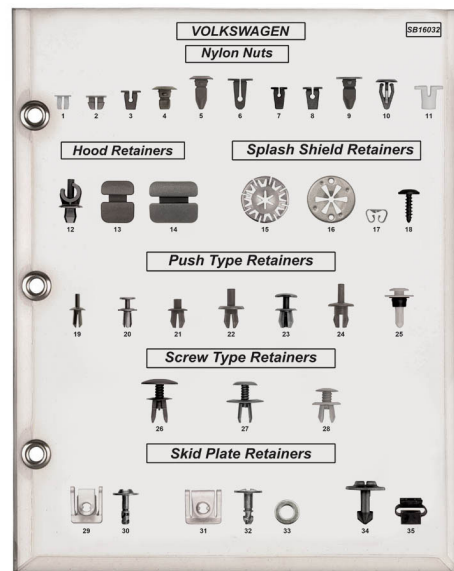

### Boards Sample

**SB16031**

Door & Moulding Retainers  
Volkswagen Sample Board

Sold Each

**SB16032**

Nylon Nut,  
Hood, Skid Plate,  
Push & Screw Type  
Retainers  
Volkswagen Sample Board

Sold Each

*Disco* Automotive Hardware