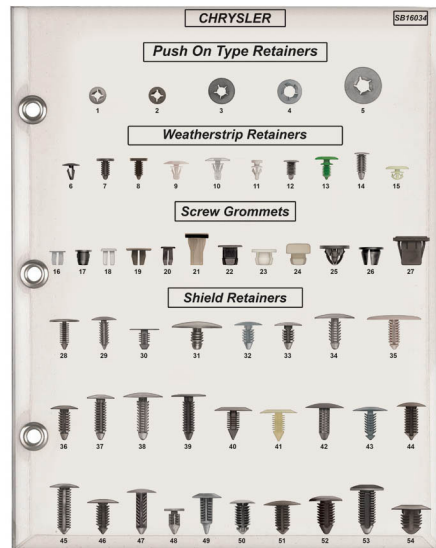

SB16034

Push On Type,
Shield & Weatherstrip
Retainers
Chrysler Sample Board

Sold Each