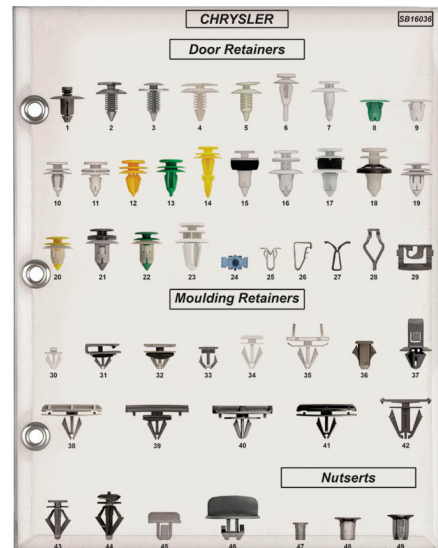

SB16036

Nutserts,
Door & Moulding
Retainers
Chrysler Sample Board

Sold Each