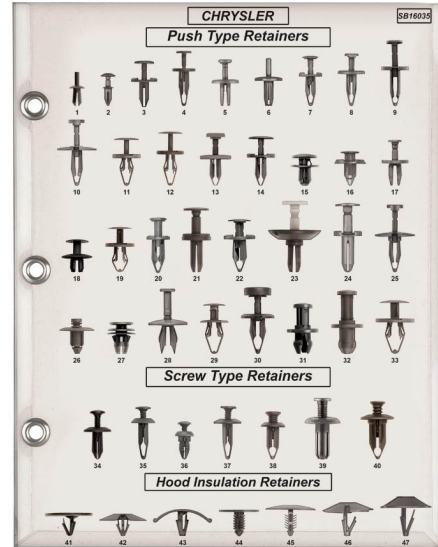

COOL NEW PRODUCTS

Sales Aids

Boards Sample

SB16035

Push & Screw Type,
Hood Retainers
Chrysler Sample Board

Sold Each

SB16036

Nutserts,
Door & Moulding
Retainers
Chrysler Sample Board