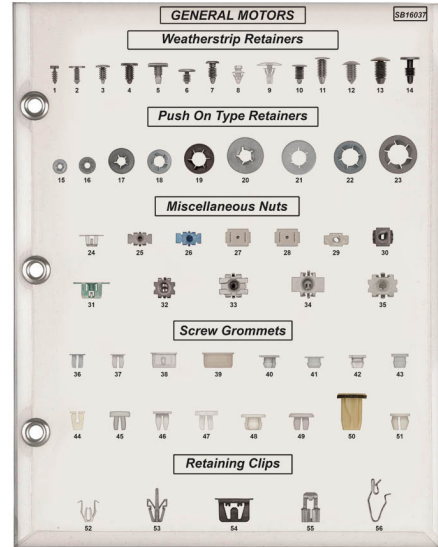

### Boards Sample

**SB16037**

Nuts,  
Push On Type,  
& Weatherstrip Retainers  
General Motors Sample Board

**Sold Each**

**SB16038**

Push Type Retainers  
General Motors Sample Board

**Sold Each**

*Disco* Automotive Hardware