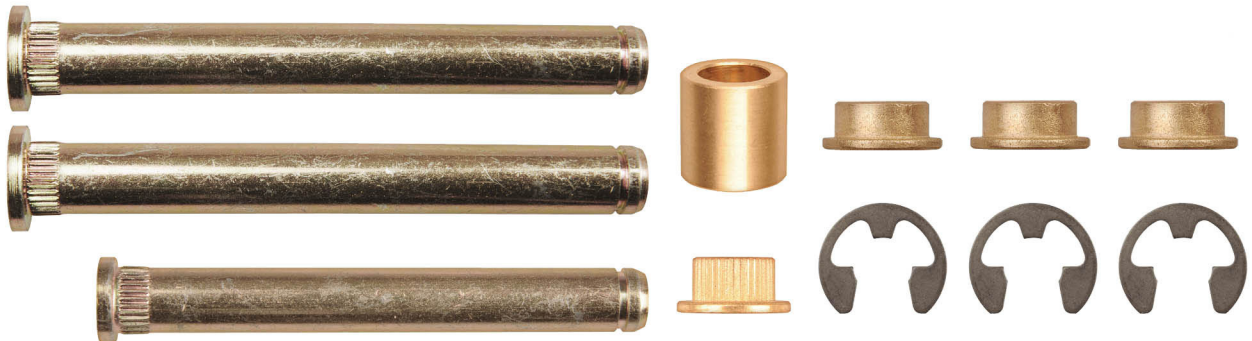

12122

Will Repair
Front Door Upper & Lower Hinge
2 Stainless Steel Pins, 1 Steel Pin
Door Hinge Pin & Bushing
Bracket Repair Kit
Dodge Full size Truck 1994-2002, Dakota
1997-2002, Durango 1998-2002

1 Kit