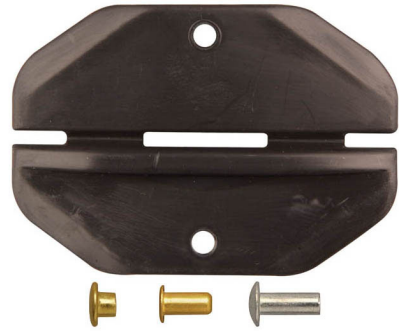

1 Kit

Chrysler

Retainers Door Window Guide

1570PK

Black Nylon
Includes Rivets
Window Guide Retainers
Chrysler # 4339372

25 Pcs.

Retainers Headlight

11876PK