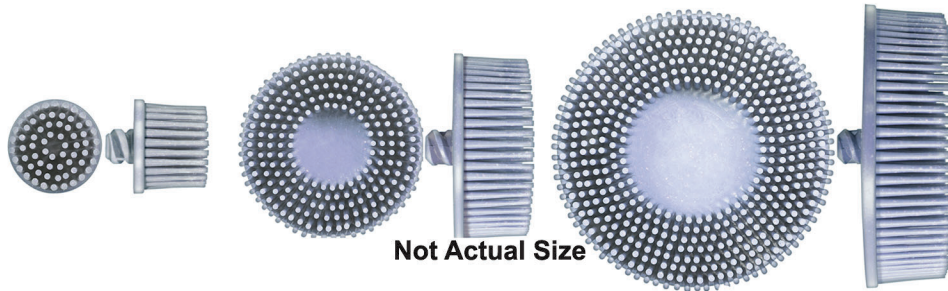

COOL NEW PRODUCTS

Bristle Abrasive Discs

Grey Bristle Discs

Not Actual Size

These Bristle Discs have abrasive grains embedded in the Bristles, the plastic breaks down exposing new abrasive as you use them, which makes them a great option for surface preparation, and removing gasket materials.

Part #	Size	Grit	Max RPM	"R" Holder	Qty.	
18766PK	1"	120 Grit	30,000	18769	1 Pc.	NEW
18766B	1"	120 Grit	30,000	18769	10 Pcs.	NEW
18767PK	2"	120 Grit	25,000	18770	1 Pc.	NEW
18767B	2"	120 Grit	25,000	18770	10 Pcs.	NEW
18768PK	3"	120 Grit	15,000	18771	1 Pc.	NEW
18768B	3"	120 Grit	15,000	18771	10 Pcs.	NEW

Bristle Disc "R" Holders

Part #	Size	Max RPM	Qty.	
18769	1"	30,000	1 Pc.	NEW
18770	2"	25,000	1 Pc.	NEW
18771	3"	15,000	1 Pc.	NEW

Disco Automotive Hardware

Ph: 580-622-3090

Fax: 580-622-3781

discosales@discoautomotive.com