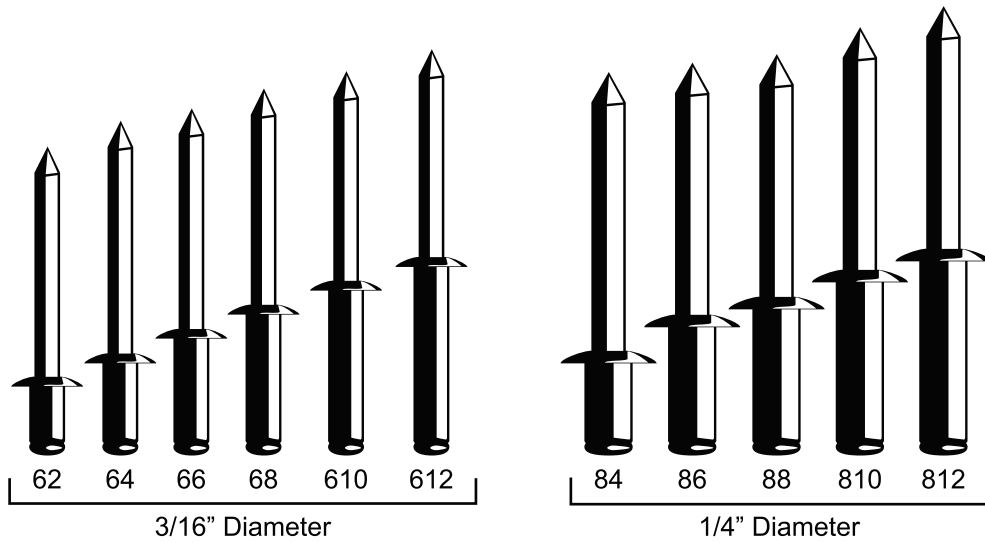

Rivets

Rivet Chart