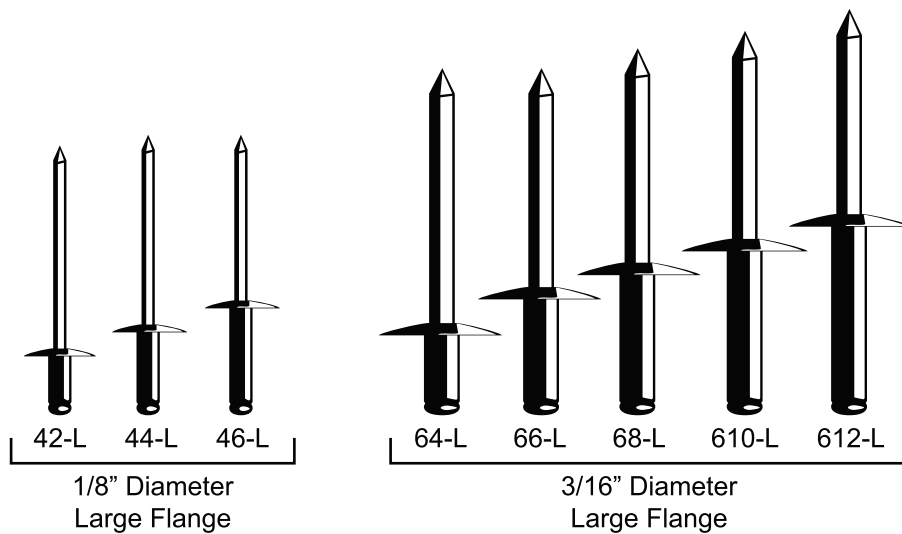

Rivets

Rivet Chart