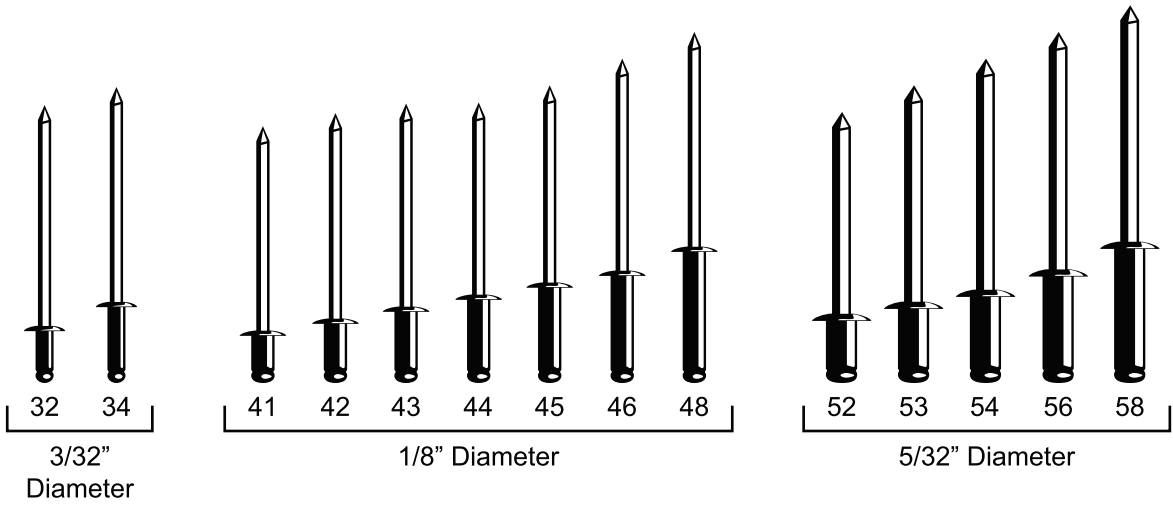

Rivets

Rivet Chart