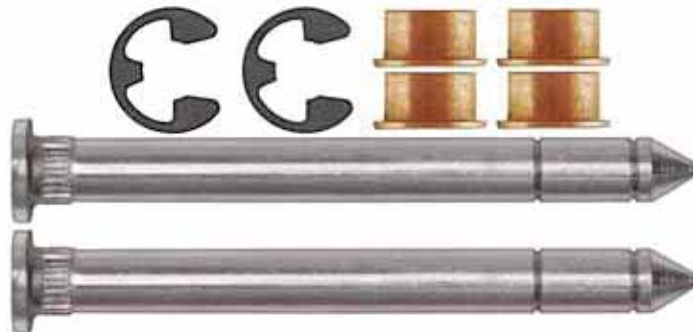

9940 Ford F-Series 1980-98
Kit Will Repair One Door
Door Hinge Pin & Bushing Kit **1 Kit**