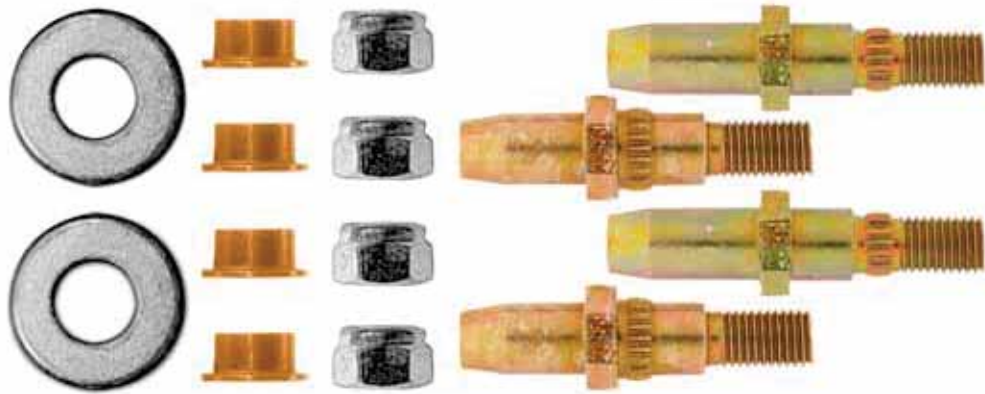

1 Kit

10060 GMC Sierra & Chevrolet Silverado
& Other S.U.V.'S Hinges
Kit Will Repair One Hinge
Yellow Zinc Finish
Door Hinge Pin & Bushing Kit

1 Kit

Doors

Kits Door Hinge Pin & Bushing

10065

GMC Sierra & Chevrolet Silverado
& Other S.U.V 'S Hinges
Replacement Parts To Repair One Door
Yellow Zinc Finish
Door Hinge Pin & Bushing Kit