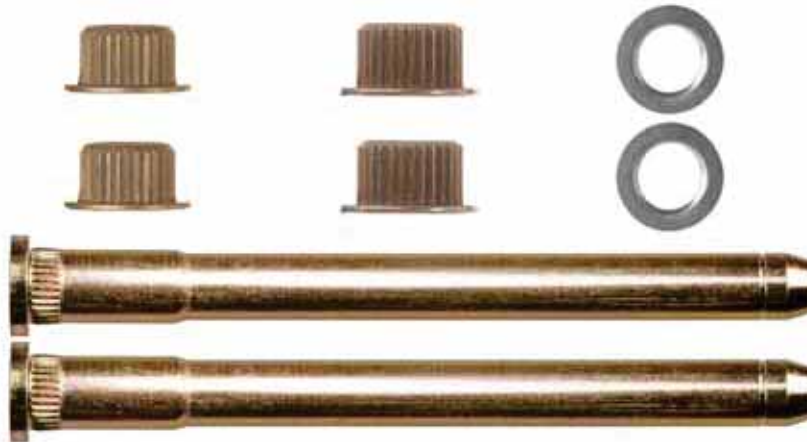

9833 G.M. S10 Trucks
1994-On
Kit Will Fix One Door
Door Hinge Pin & Bushing Kit

1 Kit