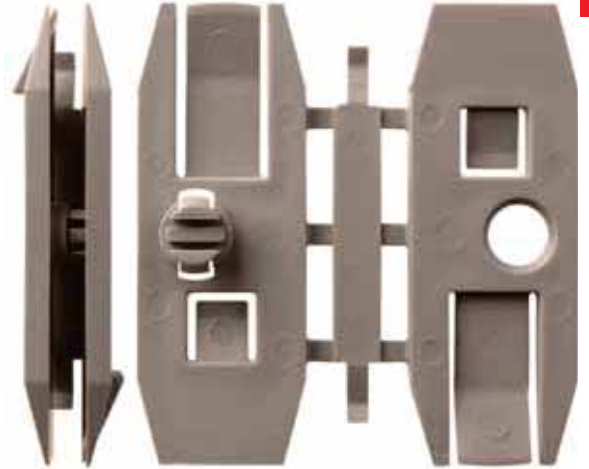

Doors

Retainers Door Window Guide

10479PK

Assembled Overall
Size 1" x 2 3/8"
Gray Nylon
Front Door Window Guides
G.M. # 15786626, 10274778

10 Pcs.