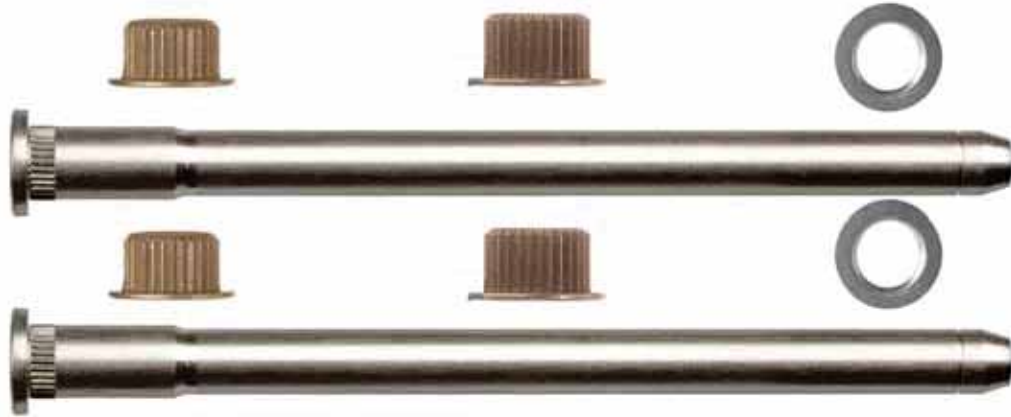

1 Kit

9832 G.M. S10 Trucks
1994-On
Kit Will Fix One Hinge
Door Hinge Pin & Bushing Kit

1 Kit

9833 G.M. S10 Trucks
1994-On
Kit Will Fix One Door
Door Hinge Pin & Bushing Kit

1 Kit

Doors

Kits Door Hinge Pin & Bushing