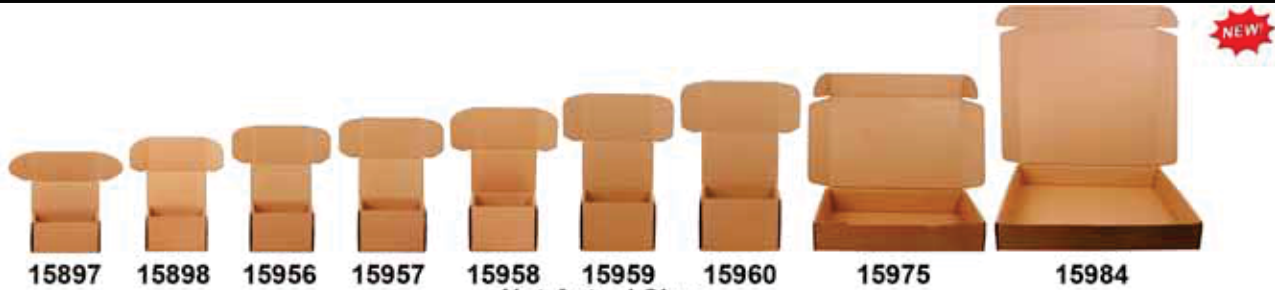

Service Equipment

Boxes Tuck Type

Part #	Width	Depth	Height	Color	Qty.	
15897PK	6"	3"	3"	Brown	50 Pcs.	NEW
15898PK	6 1/2"	3 1/2"	3 1/2"	Brown	50 Pcs.	NEW
15956PK	6 1/4"	4"	4"	Brown	50 Pcs.	NEW
15957PK	6 1/2"	4 1/2"	4 1/2"	Brown	50 Pcs.	NEW
15958PK	6 1/2"	5"	5"	Brown	50 Pcs.	NEW
15959PK	7 1/2"	5 1/2"	5 1/2"	Brown	50 Pcs.	NEW
15960PK	7 1/2"	6 1/2"	6 1/2"	Brown	50 Pcs.	NEW
15975PK	18 5/8"	12 3/4"	3 1/4"	Brown	50 Pcs.	NEW
15984PK	21 3/8"	20 7/8"	3 1/8"	Brown	50 Pcs.	NEW