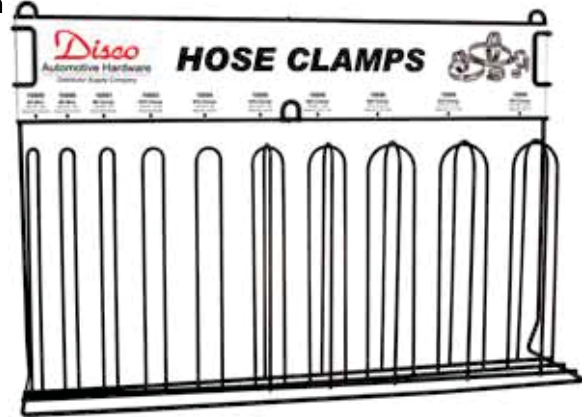

80381

26 1/8" Width
5 7/8" Depth
36 1/2" Height
Gray Finish
Wire Spool Rack

Sold Each

Not Actual Size

Service Equipment

Racks Hose Clamp

80134

For Clamp Sizes 4-36
Will stand on a table or
can be mounted to a wall
Black Finish Hose Clamp Rack
Sign will show Standard Hose Clamp Sizes

Sold Each

80146

For Clamp Sizes 10mm-80mm
Will stand on a table or
can be mounted to a wall
Black Finish Hose Clamp Rack
Sign will show European Style Hose Clamp
Sizes

Sold Each

Bins Box Corrugated

Part #	Width	Depth	Height	Color	Qty.
10704	2"	12"	4 1/2"	White	Sold Each
10705	4"	12"	4 1/2"	White	Sold Each
10706	6"	12"	4 1/2"	White	Sold Each
10707	8"	12"	4 1/2"	White	Sold Each
10708	10"	12"	4 1/2"	White	Sold Each
10709	12"	12"	4 1/2"	White	Sold Each