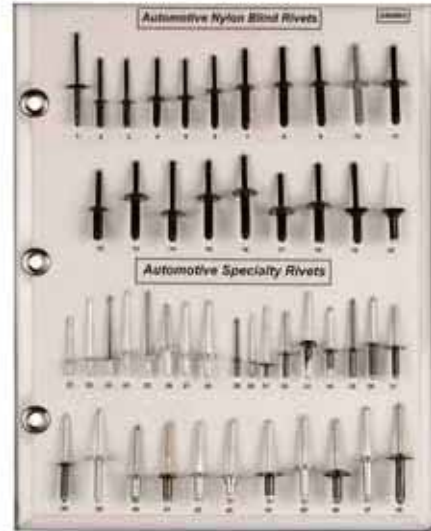

Sales Aids

Boards Sample

SB0903

Black Nylon , Aluminum & Steel
Automotive Blind Rivets
G.M., Ford & Chrysler

Sold Each