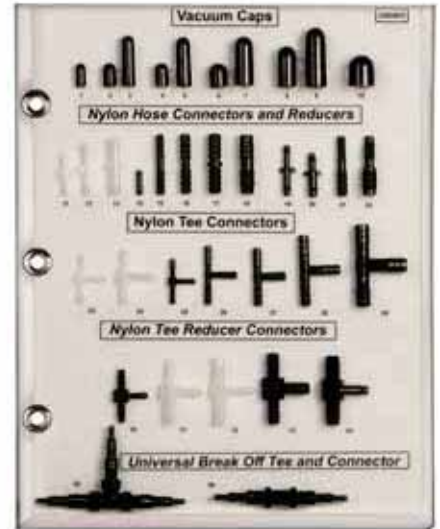

Sold Each

Sales Aids

Boards Sample

SB0803

Vacuum Caps,
Vacuum Connectors & Tees
Black Rubber Cap & Black Nylon Vacuum
Connector Sample Board

Sold Each

SB0804

8mm through 90mm Clamping Range
6mm Hex Slotted Steel Screw
Stainless Steel European Style
Hose Clamp Sample Board