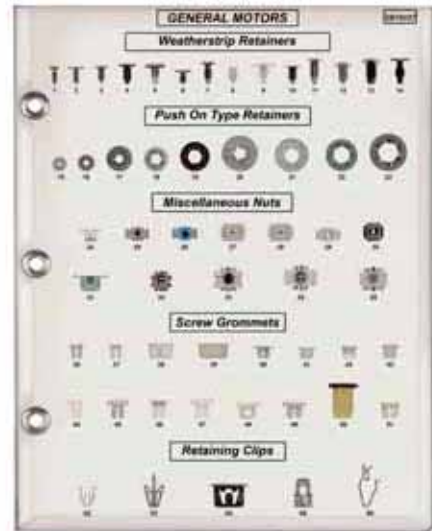

Sales Aids

Boards Sample

SB16034

Push On Type,
Shield & Weatherstrip
Retainers
Chrysler Sample Board

Sold Each

SB16035

Push & Screw Type,
Hood Retainers
Chrysler Sample Board

Sold Each

SB16036

Nutserts,
Door & Moulding
Retainers
Chrysler Sample Board

Sold Each

Sales Aids

Boards Sample

SB16037 Nuts,
Push On Type,
& Weatherstrip Retainers
General Motors Sample Board

Sold Each

SB16038 Push Type Retainers
General Motors Sample Board