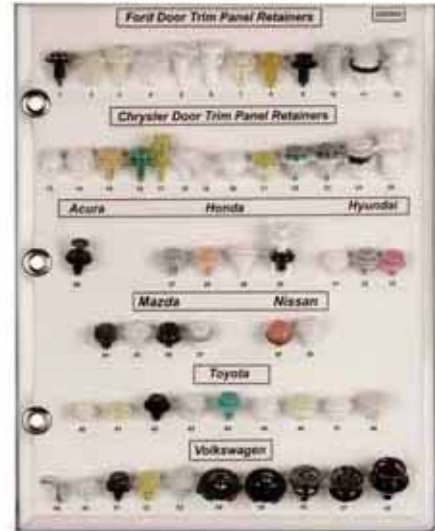

Sales Aids

Boards Sample

SB0603

Multiple Colors Coded To O.E.M.
Nylon Door Trim Panel Retainers
Ford, Chrysler, Honda, Mazda,
Nissan & Toyota

Sold Each