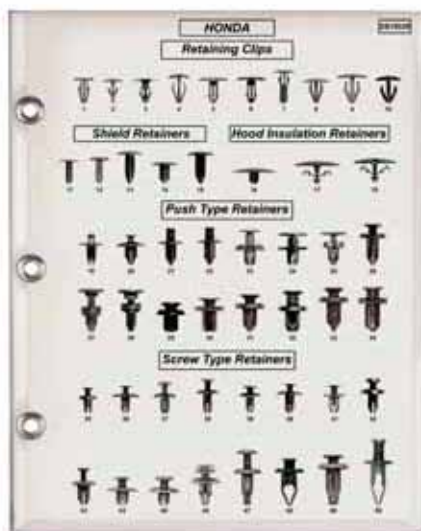

SB16026 Shield, Hood Insulation, Push & Screw Retainers
Honda Sample Board

Sold Each