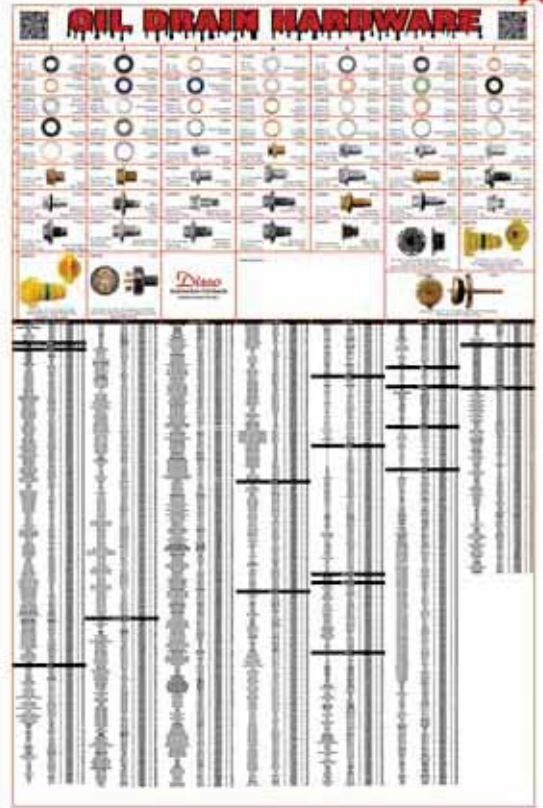

Sales Aids

Sales Aids

Display Posters Wall

1EP

Top Selling Body Shop Fasteners
Displayed on a 28 x 40
English Wall Poster

Sold Each

1SP

Top Selling Body Shop Fasteners
Displayed on a 28 x 40
Spanish Wall Poster

Sold Each

Sales Aids

Display Posters Wall

1EDP

Oil Drain Hardware
Displayed on a 28" x 40"
English Wall Poster

Sold Eac

NEW!

1HP1

Popular Hardware
Displayed on a 26" x 39"
Wall Poster

Sold Each

NEW!

Sales Aids

Display Disco Showroom

1HP2

Popular Hardware
Displayed on a 26" x 39"
Wall Poster

Sold Each

8012

13 Sample Board Set
Displays Top Selling Body Shop Fasteners
13 Showroom Display Sample Boards

Sold Each

Sales Aids

Binder Sample Board

Binder and Sample Boards sold separately

Your Name and Logo

Your Part Number