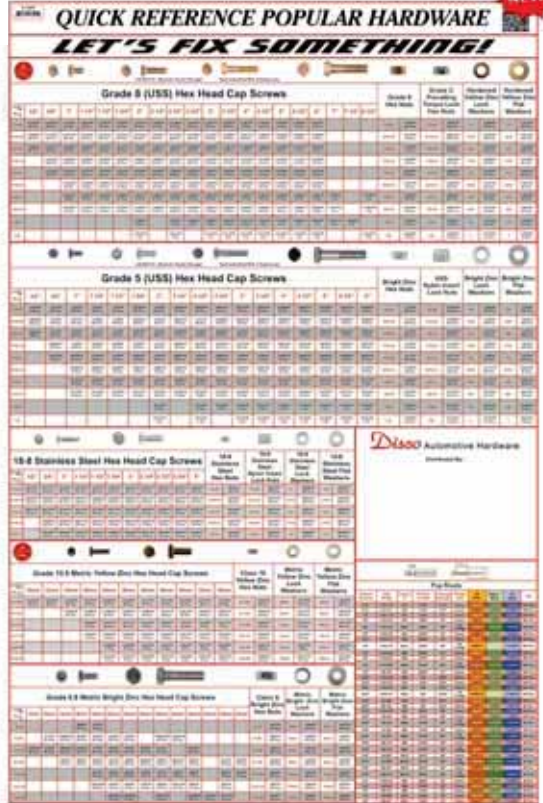

Sales Aids

Sales Aids

Display Posters Wall

1EP

Top Selling Body Shop Fasteners
Displayed on a 28 x 40
English Wall Poster

Sold Each

1SP

Top Selling Body Shop Fasteners
Displayed on a 28 x 40
Spanish Wall Poster

Sold Each

Sales Aids

Display Posters Wall

1EDP

Oil Drain Hardware
Displayed on a 28" x 40"
English Wall Poster

Sold Eac

NEW!

1HP1

Popular Hardware
Displayed on a 26" x 39"
Wall Poster

Sold Each

NEW!

Sales Aids

Display Disco Showroom

1HP2

Popular Hardware
Displayed on a 26" x 39"
Wall Poster

Sold Each

8012

13 Sample Board Set
Displays Top Selling Body Shop Fasteners
13 Showroom Display Sample Boards

Sold Each

Sales Aids

Binder Sample Board

Binder and Sample Boards sold separately

Your Name and Logo

Your Part Number