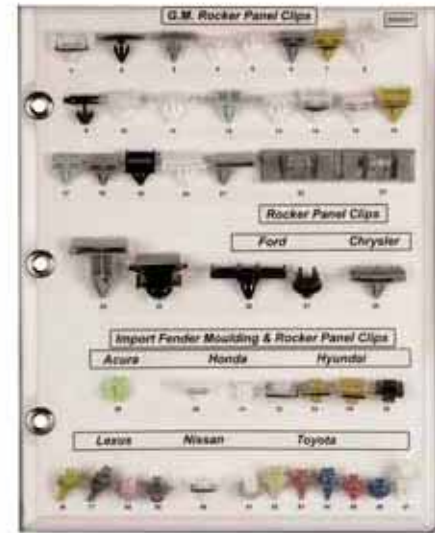

SB0801

Multiple Colors Coded To O.E.M.
Nylon Fender Moulding
& Rocker Panel Moulding Clips
G.M., Ford, Chrysler, Acura, Honda,
Lexus, Suzuki & Toyota

Sold Each