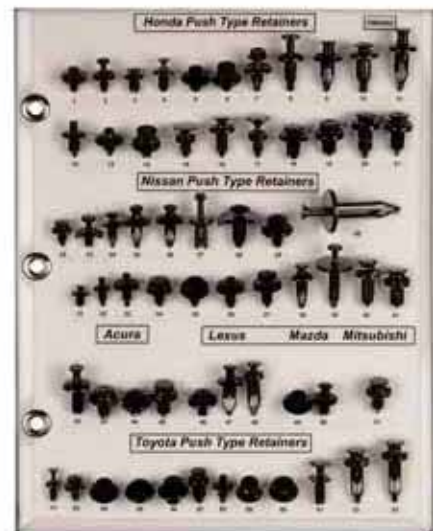

SB0404   Black Nylon Screw & Push Type Retainers   **Sold Each**
Honda, Nissan, Toyota, Acura, Lexus,
Mazda & Mitsubishi Model Cars & Trucks