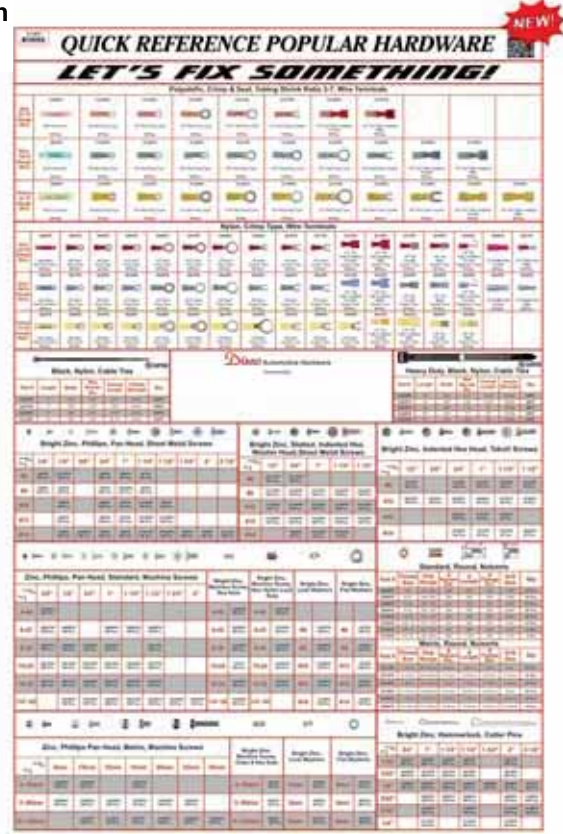

Sales Aids

Sales Aids

Display Posters Wall

1EP

Top Selling Body Shop Fasteners
Displayed on a 28 x 40
English Wall Poster

Sold Each

1SP

Top Selling Body Shop Fasteners
Displayed on a 28 x 40
Spanish Wall Poster

Sold Each

Sales Aids

Display Posters Wall

1EDP

Oil Drain Hardware
Displayed on a 28" x 40"
English Wall Poster

Sold Eac

NEW!

1HP1

Popular Hardware
Displayed on a 26" x 39"
Wall Poster

Sold Each

NEW!

Sales Aids

Display Disco Showroom

1HP2

Popular Hardware
Displayed on a 26" x 39"
Wall Poster

Sold Each

8012

13 Sample Board Set
Displays Top Selling Body Shop Fasteners
13 Showroom Display Sample Boards

Sold Each

Sales Aids

Binder Sample Board

Binder and Sample Boards sold separately

Your Name and Logo

Your Part Number