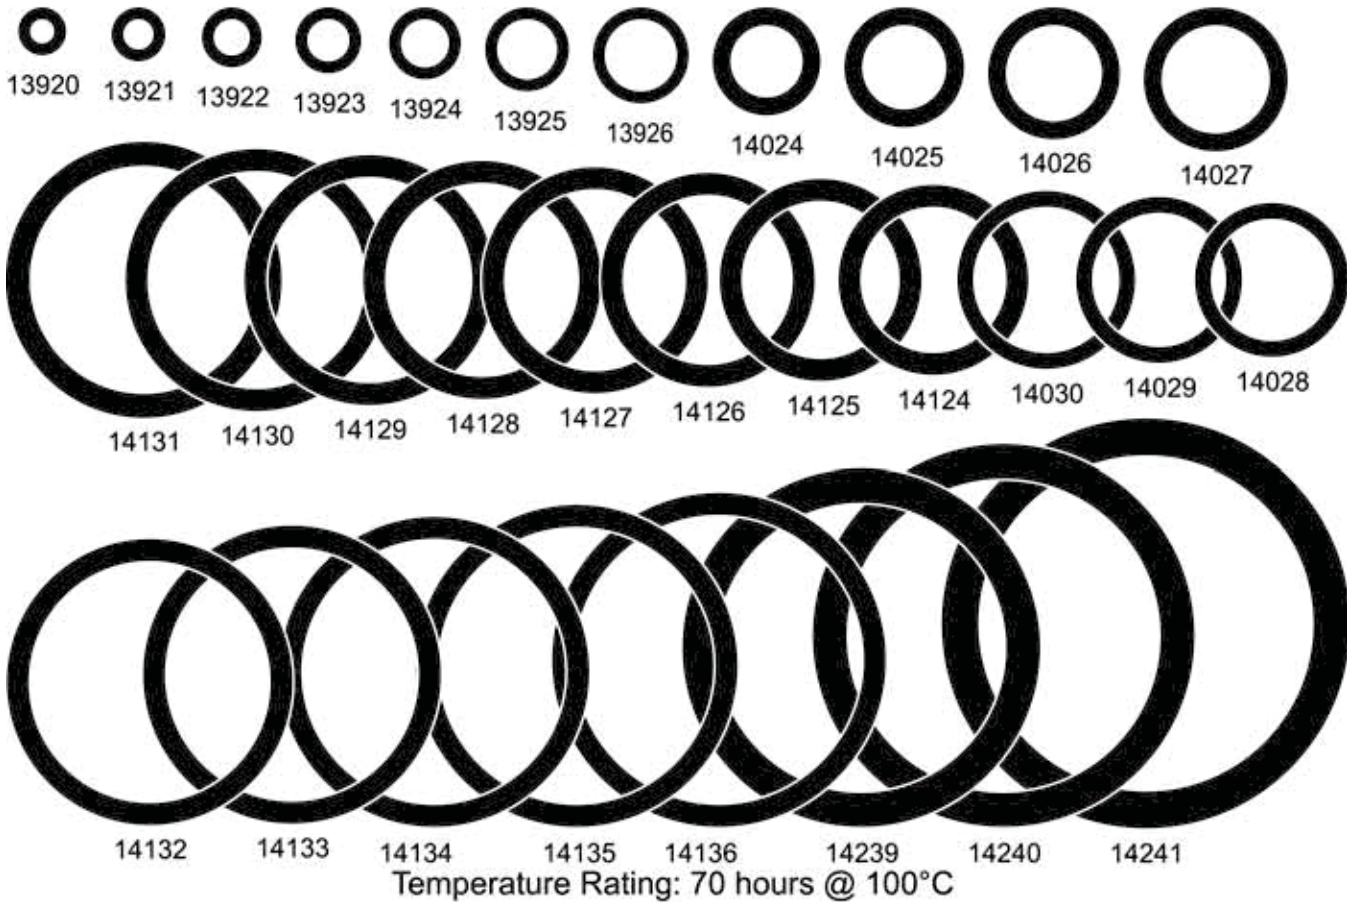

Rubber Products

Rubber Products

O-Rings

Part #	Ind.#	I. D.	O. D.	Thickness	Qty.	Part #	Ind.#	I. D.	O. D.	Thickness	Qty.
13920PK	006	1/8"	1/4"	1/16"	50 Pcs.	14125PK	211	13/16"	1 1/16"	1/8"	50 Pcs.
13921PK	007	5/32"	9/32"	1/16"	50 Pcs.	14126PK	212	7/8"	1 1/8"	1/8"	50 Pcs.
13922PK	008	3/16"	5/16"	1/16"	50 Pcs.	14127PK	213	15/16"	1 3/16"	1/8"	50 Pcs.
13923PK	009	7/32"	11/32"	1/16"	50 Pcs.	14128PK	214	1"	1 1/4"	1/8"	50 Pcs.
13924PK	010	1/4"	3/8"	1/16"	50 Pcs.	14129PK	215	1 1/16"	1 5/16"	1/8"	50 Pcs.
13925PK	011	5/16"	7/16"	1/16"	50 Pcs.	14130PK	216	1 1/8"	1 3/8"	1/8"	25 Pcs.
13926PK	012	3/8"	1/2"	1/16"	50 Pcs.	14131PK	217	1 3/16"	1 7/16"	1/8"	25 Pcs.
14024PK	110	3/8"	9/16"	3/32"	50 Pcs.	14132PK	218	1 1/4"	1 1/2"	1/8"	25 Pcs.
14025PK	111	7/16"	5/8"	3/32"	50 Pcs.	14133PK	219	1 5/16"	1 9/16"	1/8"	25 Pcs.
14026PK	112	1/2"	11/16"	3/32"	50 Pcs.	14134PK	220	1 3/8"	1 5/8"	1/8"	25 Pcs.
14027PK	113	9/16"	3/4"	3/32"	50 Pcs.	14135PK	221	1 7/16"	1 11/16"	1/8"	25 Pcs.
14028PK	114	5/8"	13/16"	3/32"	50 Pcs.	14136PK	222	1 1/2"	1 3/4"	1/8"	25 Pcs.
14029PK	115	11/16"	7/8"	3/32"	50 Pcs.	14239PK	325	1 1/2"	1 7/8"	13/64"	25 Pcs.
14030PK	116	3/4"	15/16"	3/32"	50 Pcs.	14240PK	326	1 5/8"	2"	13/64"	25 Pcs.
14124PK	210	3/4"	1"	1/8"	50 Pcs.	14241PK	327	1 3/4"	2 1/8"	13/64"	25 Pcs.

Rubber Products

Nuts Brass Insert Rubber Well

10035PK	8-32 Screw Size 5/16" Hole Size 7/16" Length .015 - .178" Grip Range Black Rubber With Brass Insert Well Nuts G.M. # 14048060	25 Pcs.		
9891PK	10-32 Screw Size 3/8" Hole Size 33/64" Length .015 - .192" Grip Range Black Rubber With Brass Insert Well Nuts	25 Pcs.		
11284PK	10-32 Screw Size 3/8" Hole Size 5/8" Length .035"-.232" Grip Range Black Rubber With Brass Insert Well Nuts G.M. # 12338025	10 Pcs.		
1095PK	1/4-20 Screw Size 1/2" Hole Size 19/32" Length .015 - .111" Grip Range Black Rubber With Brass Insert Well Nuts AMC # 4003120 Chrysler # 2094869, 6033705 G.M. # 528846, 342271	25 Pcs.		