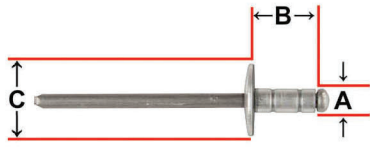

Rivets

Rivets Multi Grip Pop Aluminum & Steel

The Multi-Grip rivet will serve in applications where solid, soft materials and thicknesses normally require several rivet sizes. Oversize, irregular or misaligned holes are automatically compensated for by self adjusting hole-filling capability. The mandrel head is retained in the rivet body, forming a tight, weather resistant seal.

Part #	A-Rivet Diameter	Hole Size	Grip Range	B-Rivet Length	C-Flange Diameter	Flange Style	Material Type	Qty.
17051PK	1/8"	.129 - .142"	5/32 - 5/16"	15/32"	1/4"	Dome	Alum/Steel	100 Pcs.
17052PK	1/8"	.129 - .142"	5/32 - 5/16"	15/32"	3/8"	Large Flange	Alum/Steel	100 Pcs.
17053PK	1/8"	.129 - .142"	1/4 - 7/16"	39/64"	1/4"	Dome	Alum/Steel	100 Pcs.
17054PK	5/32"	.160 - .173"	3/64 - 1/4"	13/32"	5/16"	Dome	Alum/Steel	100 Pcs.
17055PK	5/32"	.160 - .173"	3/64 - 1/4"	13/32"	15/32"	Large Flange	Alum/Steel	50 Pcs. NEW
17057PK	3/16"	.192 - .205"	1/16 - 1/4"	7/16"	3/8"	Dome	Alum/Steel	50 Pcs.
17058PK	3/16"	.192 - .205"	1/16 - 1/4"	7/16"	5/8"	Large Flange	Alum/Steel	50 Pcs.
17059PK	3/16"	.192 - .205"	3/16 - 3/8"	5/8"	3/8"	Dome	Alum/Steel	50 Pcs.
17060PK	3/16"	.192 - .205"	1/4 - 1/2"	47/64"	3/8"	Dome	Alum/Steel	50 Pcs.
17061PK	3/16"	.192 - .205"	1/4 - 1/2"	47/64"	5/8"	Large Flange	Alum/Steel	50 Pcs.
17062PK	3/16"	.192 - .205"	7/16 - 3/4"	1 1/16"	3/8"	Dome	Alum/Steel	50 Pcs.
17063PK	1/4"	.261 - .275"	5/64 - 11/32"	39/64"	1/2"	Dome	Alum/Steel	25 Pcs.