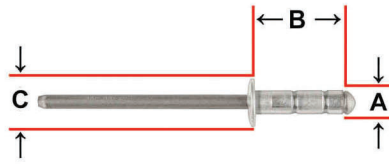

Rivets

Rivets Multi Grip Pop Aluminum & Steel

The Multi-Grip rivet will serve in applications where solid, soft materials and thicknesses normally require several rivet sizes. Oversize, irregular or misaligned holes are automatically compensated for by self adjusting hole-filling capability. The mandrel head is retained in the rivet body, forming a tight, weather resistant seal.

Part #	A-Rivet Diameter	Hole Size	Grip Range	B-Rivet Length	C-Flange Diameter	Flange Style	Material Type	Qty.
17051PK	1/8"	.129 - .142"	5/32 - 5/16"	15/32"	1/4"	Dome	Alum/Steel	100 Pcs.
17052PK	1/8"	.129 - .142"	5/32 - 5/16"	15/32"	3/8"	Large Flange	Alum/Steel	100 Pcs.
17053PK	1/8"	.129 - .142"	1/4 - 7/16"	39/64"	1/4"	Dome	Alum/Steel	100 Pcs.
17054PK	5/32"	.160 - .173"	3/64 - 1/4"	13/32"	5/16"	Dome	Alum/Steel	100 Pcs.
17055PK	5/32"	.160 - .173"	3/64 - 1/4"	13/32"	15/32"	Large Flange	Alum/Steel	50 Pcs. NEW
17057PK	3/16"	.192 - .205"	1/16 - 1/4"	7/16"	3/8"	Dome	Alum/Steel	50 Pcs.
17058PK	3/16"	.192 - .205"	1/16 - 1/4"	7/16"	5/8"	Large Flange	Alum/Steel	50 Pcs.
17059PK	3/16"	.192 - .205"	3/16 - 3/8"	5/8"	3/8"	Dome	Alum/Steel	50 Pcs.
17060PK	3/16"	.192 - .205"	1/4 - 1/2"	47/64"	3/8"	Dome	Alum/Steel	50 Pcs.
17061PK	3/16"	.192 - .205"	1/4 - 1/2"	47/64"	5/8"	Large Flange	Alum/Steel	50 Pcs.
17062PK	3/16"	.192 - .205"	7/16 - 3/4"	1 1/16"	3/8"	Dome	Alum/Steel	50 Pcs.
17063PK	1/4"	.261 - .275"	5/64 - 11/32"	39/64"	1/2"	Dome	Alum/Steel	25 Pcs.