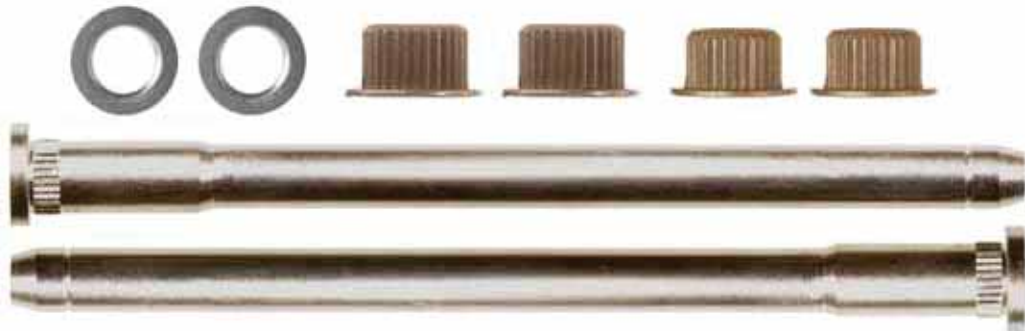

10528 G.M. Trucks C-K 1988-On
(Steel Pin) Kit Will Repair One Door
Door Hinge Pin & Bushing Kit

1 Kit