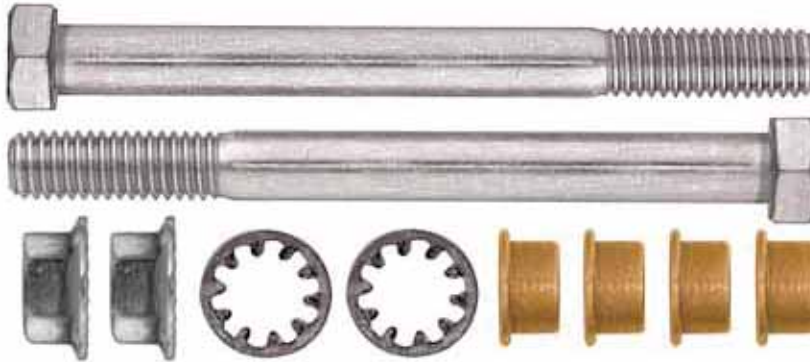

9964 Dodge Trucks
1994-2003 Dodge Ram
Kit Will Repair One Door
Door Hinge Pin & Bushing Kit

1 Kit