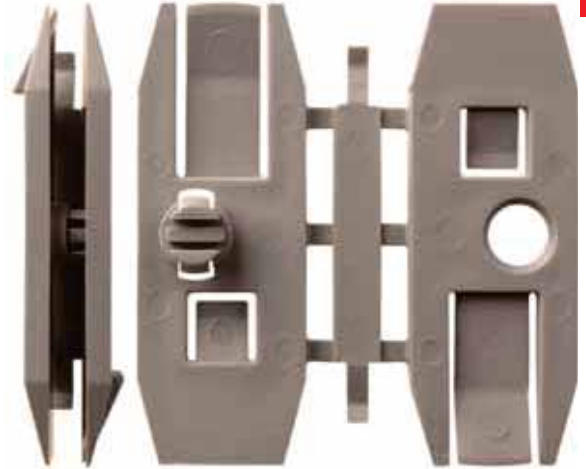

Doors

Retainers Door Window Guide

10479PK

Assembled Overall
Size 1" x 2 3/8"
Gray Nylon
Front Door Window Guides
G.M. # 15786626, 10274778

10 Pcs.