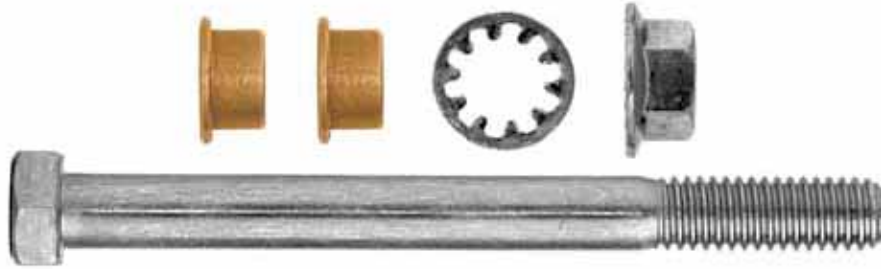

Kits Door Hinge Pin & Bushing

9948 Dodge Trucks 1994-2003 Dodge Ram
Kit Will Repair One Hinge
Bright Zinc Finish
Door Hinge Pin & Bushing Kit

1 Kit