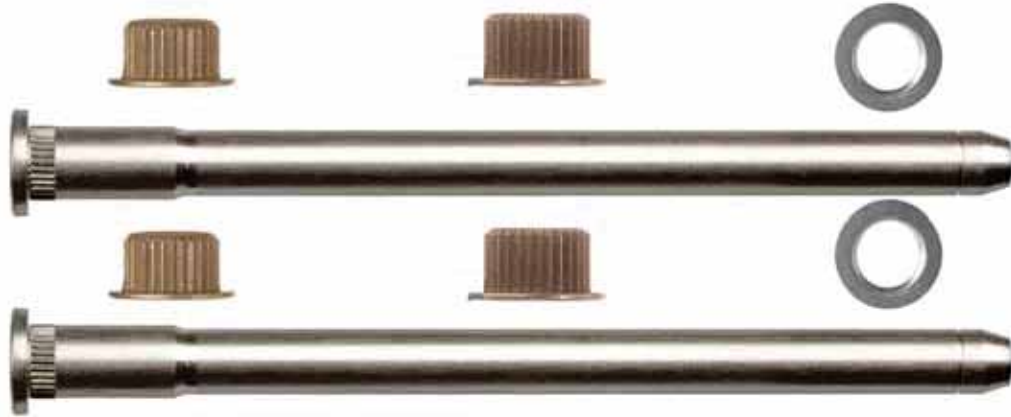

Doors

Kits Door Hinge Pin & Bushing

9905 G.M. Trucks C-K 1988-On
Kit Will Repair One Door
Stainless Steel Pin
Door Hinge Pin & Bushing Kit **1 Kit**