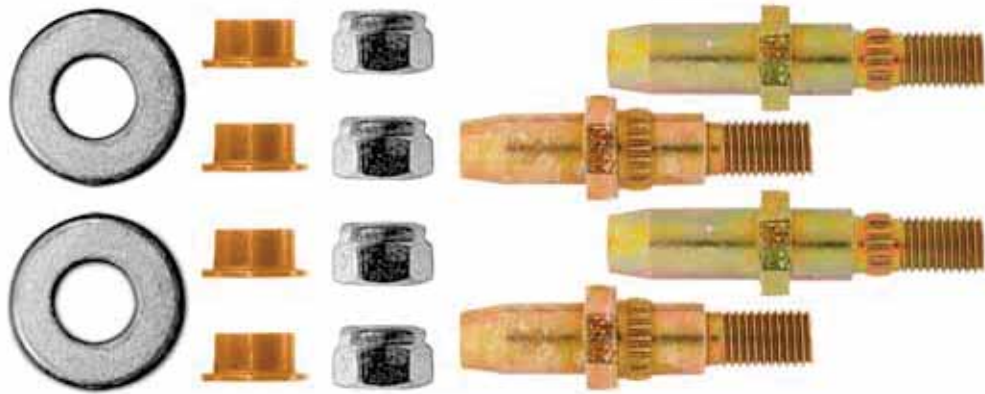

Doors

Kits Door Hinge Pin & Bushing

10065 GMC Sierra & Chevrolet Silverado & Other S.U.V 'S Hinges
Replacement Parts To Repair One Door
Yellow Zinc Finish
Door Hinge Pin & Bushing Kit

1 Kit