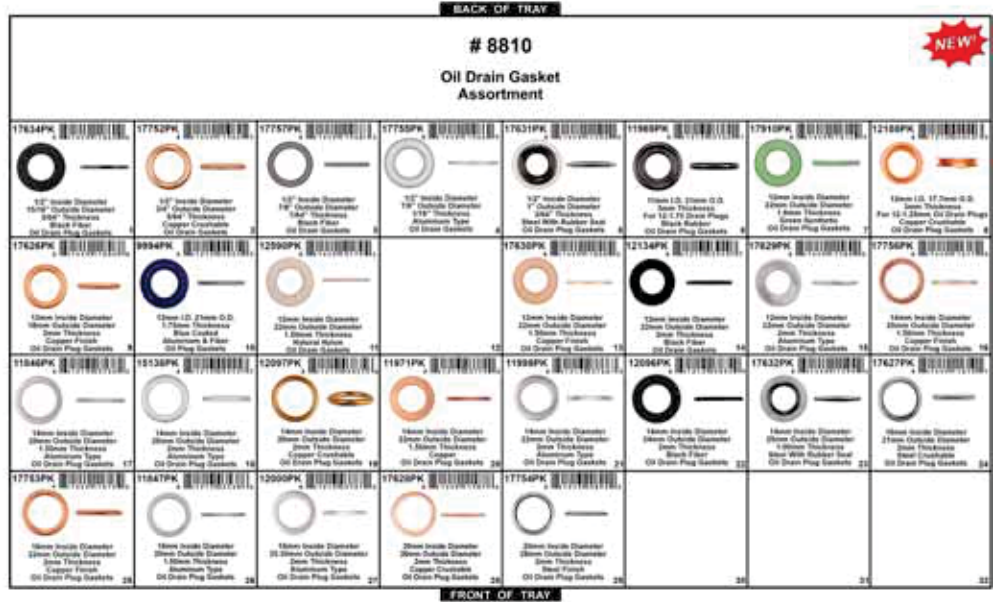

Part #	Tray	Material	Tray #	Tray Color	Lid Color	Label	Clear Pocket	Qty.
8810	Adjustable	Plastic	80132	Gray	Gray	Adhesive	No	1 Pc.
8810BCP	Adjustable	Plastic	80156BC	Dark Blue	Clear	Paper	Yes	1 Pc.
8810GCP	Adjustable	Plastic	80132GC	Gray	Clear	Paper	Yes	1 Pc.
8810RCP	Adjustable	Plastic	80153RC	Red	Clear	Paper	Yes	1 Pc.
8810YCP	Adjustable	Plastic	80132YC	Yellow	Clear	Paper	Yes	1 Pc.