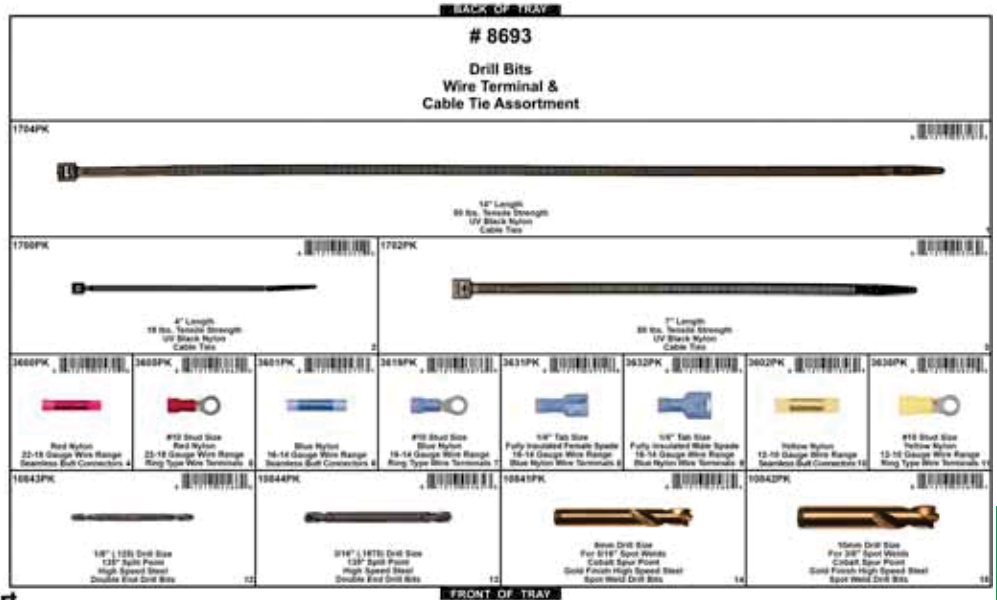

Contains Cable Ties,
Wire Terminals & Drill Bits
12 1/4 x 18 1/4" Adj.
Gray Plastic Tray
491 Total Pieces
Contains 15 different Sizes
Drill Bits & Wire Terminal Assort.