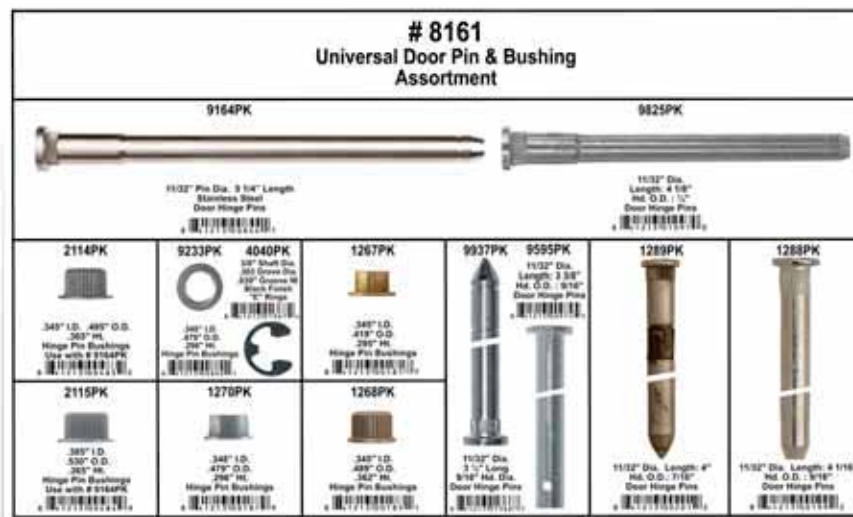

Assortment Door Pin & Bushing

8161 G.M. & Ford
6 3/4" x 11" Plastic Tray **1 Pc.**
86 Total Pcs. Contains 6 Different Sizes
Door Pin & Bushing Assortment

For Latest Assortment Update see Assortment Section 26 on our website