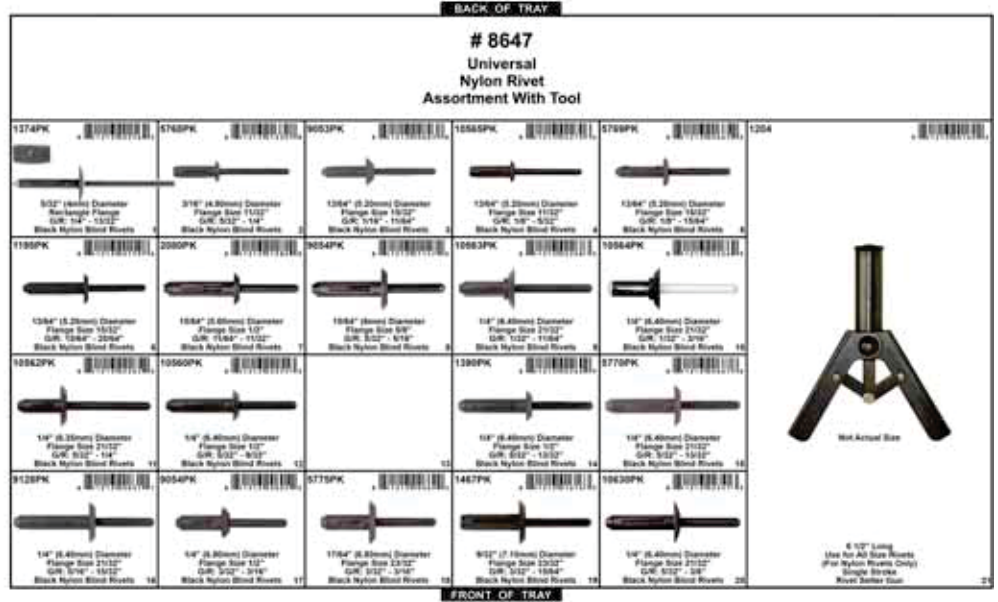

Part #	Tray	Material	Tray #	Tray Color	Lid Color	Label	Clear Pocket	Qty
8647	21 Hole	Plastic	80120	Gray	Gray	Adhesive	No	1 Pc.
8647BCP	21 Hole	Plastic	80120BC	Blue	Clear	Paper	Yes	1 Pc.
8647RCP	21 Hole	Plastic	80120RC	Red	Clear	Paper	Yes	1 Pc.