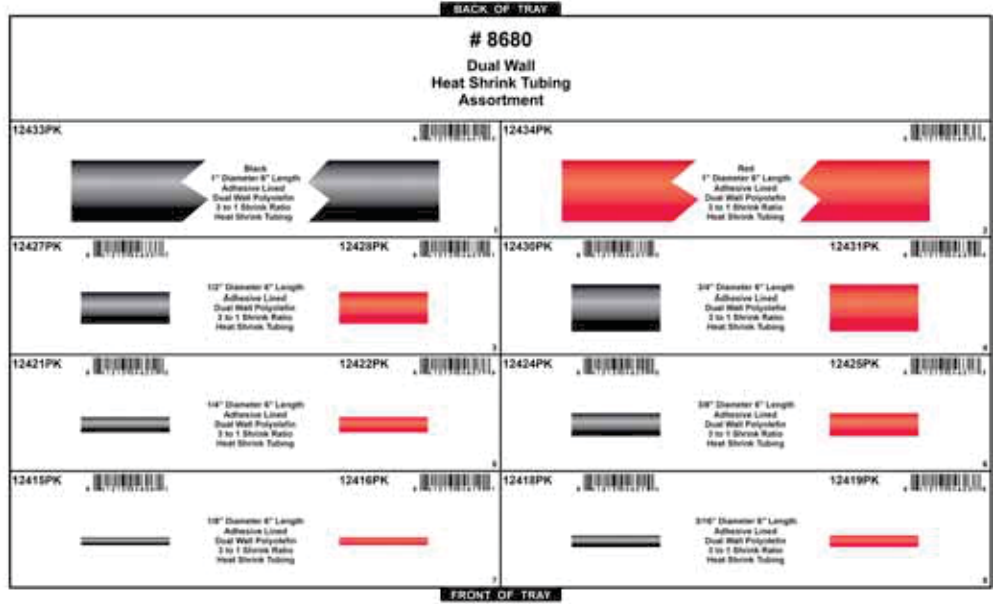

Part #	Tray	Material	Tray #	Tray Color	Lid Color	Label	Clear Pocket	Qty.
8680	Adjustable	Plastic	80132	Gray	Gray	Adhesive	No	1 Pc.
8680BCP	Adjustable	Plastic	80156BC	Dark Blue	Clear	Paper	Yes	1 Pc.
8680GCP	Adjustable	Plastic	80132GC	Gray	Clear	Paper	Yes	1 Pc.
8680RCP	Adjustable	Plastic	80153RC	Red	Clear	Paper	Yes	1 Pc.
8680YCP	Adjustable	Plastic	80132YC	Yellow	Clear	Paper	Yes	1 Pc.