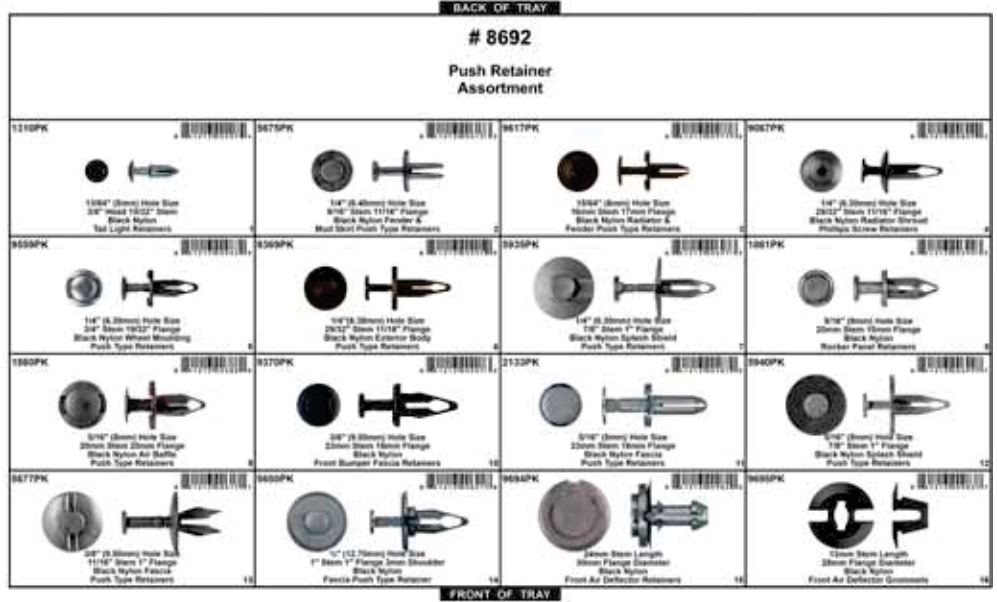

Part #	Tray	Material	Tray #	Tray Color	Lid Color	Label	Clear Pocket	Qty.
8692	Adjustable	Plastic	80132	Gray	Gray	Adhesive	No	1 Pc.
8692BCP	Adjustable	Plastic	80156BC	Dark Blue	Clear	Paper	Yes	1 Pc.
8692GCP	Adjustable	Plastic	80132GC	Gray	Clear	Paper	Yes	1 Pc.
8692RCP	Adjustable	Plastic	80153RC	Red	Clear	Paper	Yes	1 Pc.
8692YCP	Adjustable	Plastic	80132YC	Yellow	Clear	Paper	Yes	1 Pc.