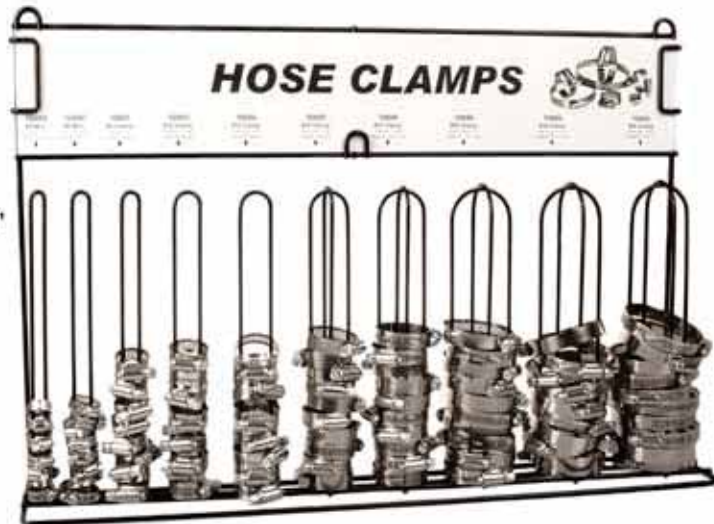

Assortment Hose Clamp Standard

- Includes both Mini & Standard Type Clamps
- Consists of 10 popular sizes from #4 to #36
- Clamp Range: Minimum 1/4" to Maximum 2 3/4"
- Stainless Steel Band & Housing, will not cut into rubber hose under normal conditions
- Display Rack included, can be wall mounted or free standing
- Customizable Banner