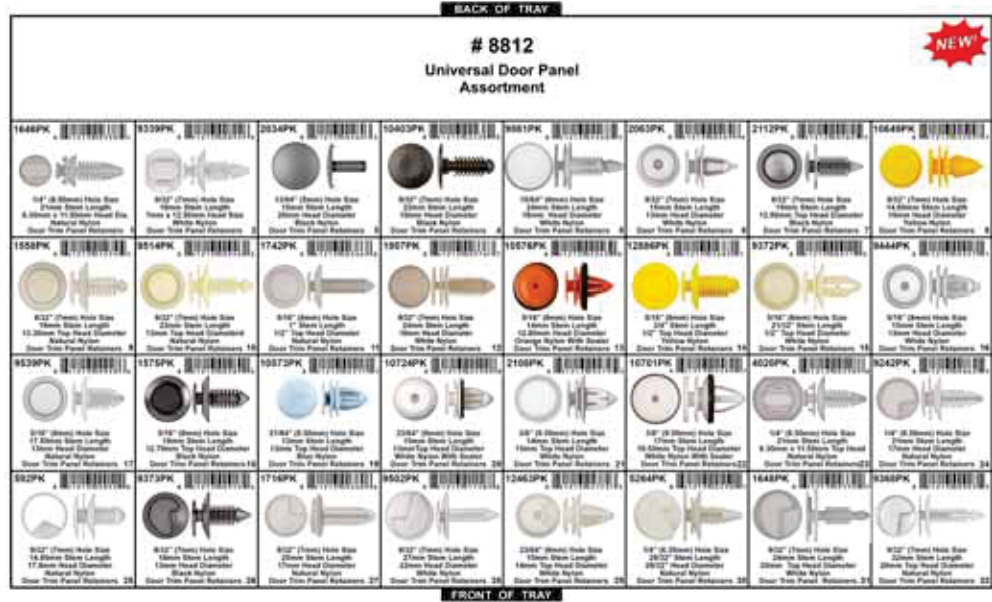

Part #	Tray	Material	Tray #	Tray Color	Lid Color	Label	Clear Pocket	Qty.
8812	Adjustable	Plastic	80132	Gray	Gray	Adhesive	No	1 Pc.
8812BCP	Adjustable	Plastic	80156BC	Dark Blue	Clear	Paper	Yes	1 Pc.
8812GCP	Adjustable	Plastic	80132GC	Gray	Clear	Paper	Yes	1 Pc.
8812RCP	Adjustable	Plastic	80153RC	Red	Clear	Paper	Yes	1 Pc.
8812YCP	Adjustable	Plastic	80132YC	Yellow	Clear	Paper	Yes	1 Pc.