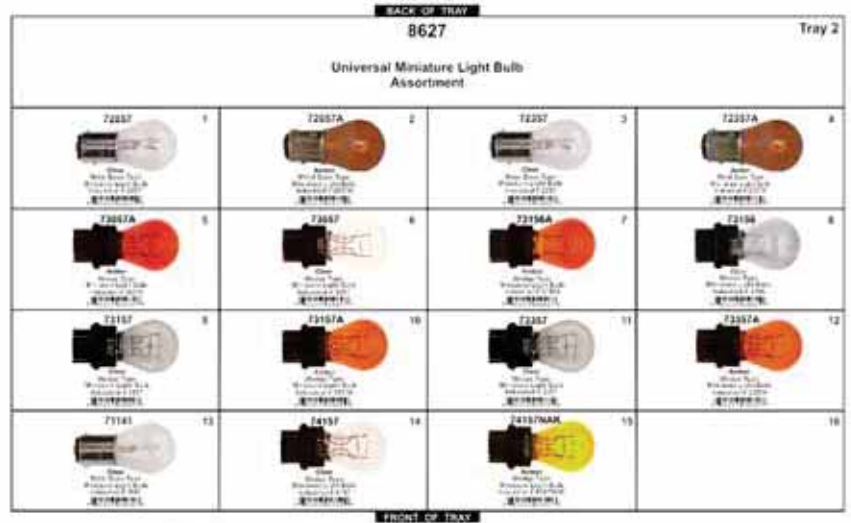

Assortments

Assortment Bulb Automotive Miniature

For Latest Assortment Update See Assortment Section 26 on our Website

**Contains 42 Different Sizes
420 Total Pieces
Clear & Amber
Wedge & Round Base
Miniature Bulb Assortment**

Part #	Tray	Material	Tray #	Tray Color	Lid Color	Label	Clear Pocket	Qty.
8627	Adjustable	Plastic	80132	Gray	Gray	Adhesive	No	1 Pc.
8627BCP	Adjustable	Plastic	80156BC	Dark Blue	Clear	Paper	Yes	1 Pc.
8627GCP	Adjustable	Plastic	80132GC	Gray	Clear	Paper	Yes	1 Pc.
8627RCP	Adjustable	Plastic	80153RC	Red	Clear	Paper	Yes	1 Pc.
8627YCP	Adjustable	Plastic	80132YC	Yellow	Clear	Paper	Yes	1 Pc.

26