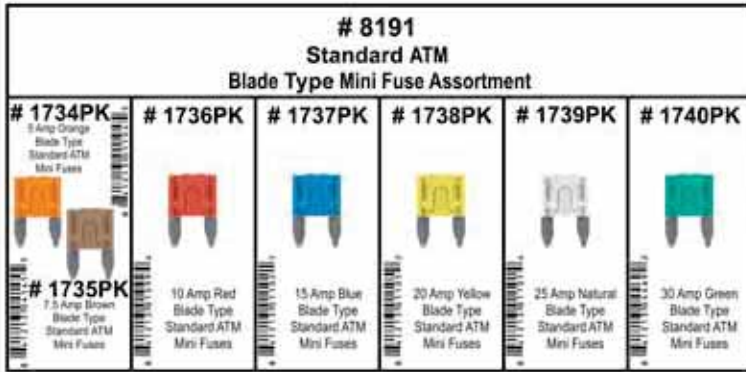

Assortments

Assortment Fuse Blade Type ATM Mini

8191 5 AMP-30 AMP ATM Fuses
3 5/8" x 7 1/8" Plastic Tray
60 Total Pcs.
Contains 7 Different Sizes
Mini Blade Type Fuse Assortment **1 Pc.**