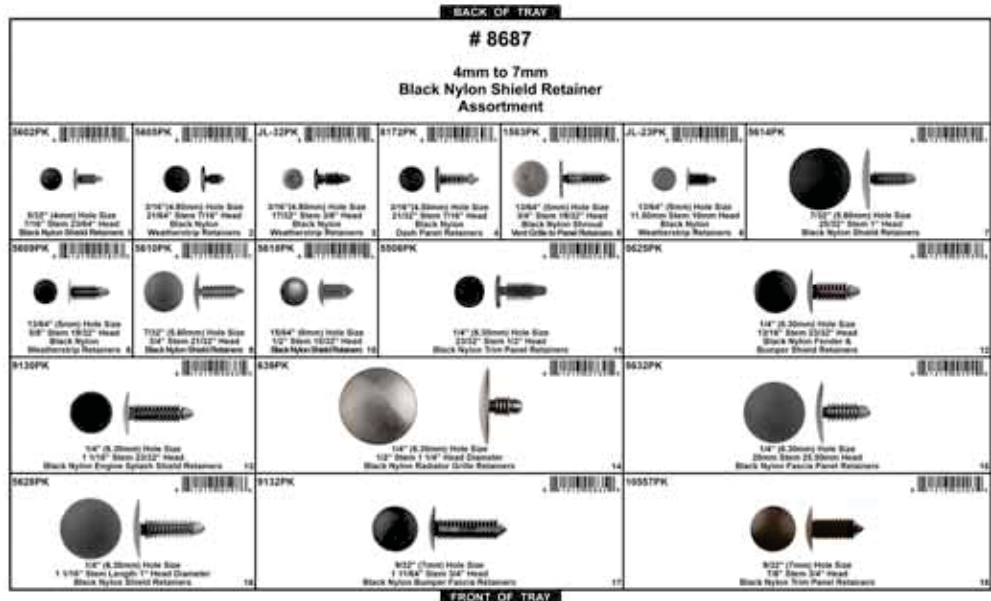

Part #	Tray	Material	Tray #	Tray Color	Lid Color	Label	Clear Pocket	Qty.
8687	Adjustable	Plastic	80132	Gray	Gray	Adhesive	No	1 Pc.
8687BCP	Adjustable	Plastic	80156BC	Dark Blue	Clear	Paper	Yes	1 Pc.
8687GCP	Adjustable	Plastic	80132GC	Gray	Clear	Paper	Yes	1 Pc.
8687RCP	Adjustable	Plastic	80153RC	Red	Clear	Paper	Yes	1 Pc.
8687YCP	Adjustable	Plastic	80132YC	Yellow	Clear	Paper	Yes	1 Pc.

26