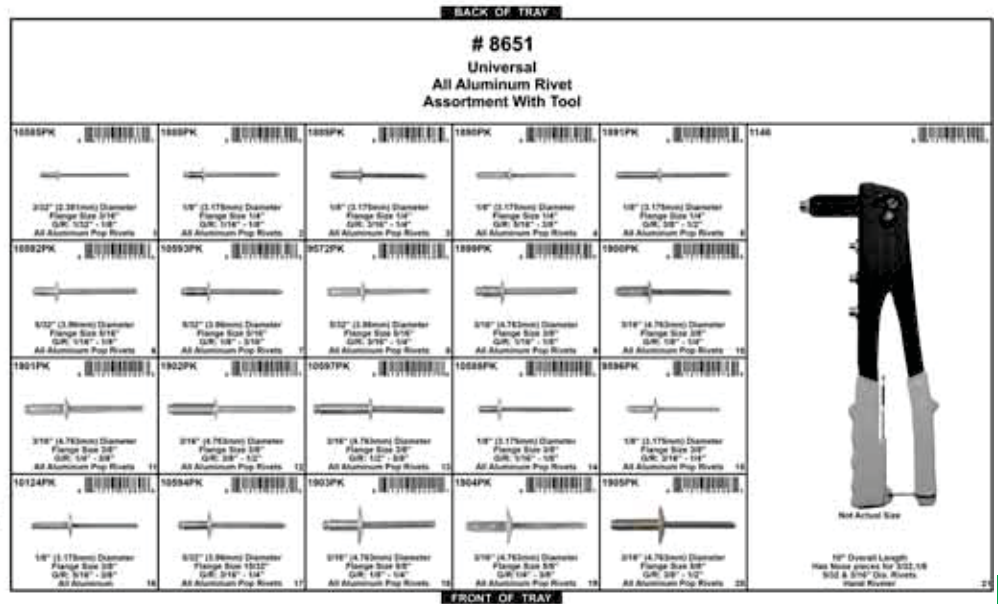

## Assortment Rivets, All Aluminum w/Tool

Contains 20 Different Sizes  
636 Total Pieces  
3/32 to 3/16" Hole Size  
Aluminum Rivet Tool Included  
Aluminum Pop Rivet Assort.

Part #	Tray	Material	Tray #	Tray Color	Lid Color	Label	Clear Pocket	Qty.
8651	21 Hole	Plastic	80120	Gray	Gray	Adhesive	No	1 Pc.
8651BCP	21 Hole	Plastic	80120BC	Dark Blue	Clear	Paper	Yes	1 Pc.
8651GCP	21 Hole	Plastic	80120GC	Gray	Clear	Paper	Yes	1 Pc.
8651RCP	21 Hole	Plastic	80120RC	Red	Clear	Paper	Yes	1 Pc.
8651YCP	21 Hole	Plastic	80120YC	Yellow	Clear	Paper	Yes	1 Pc.