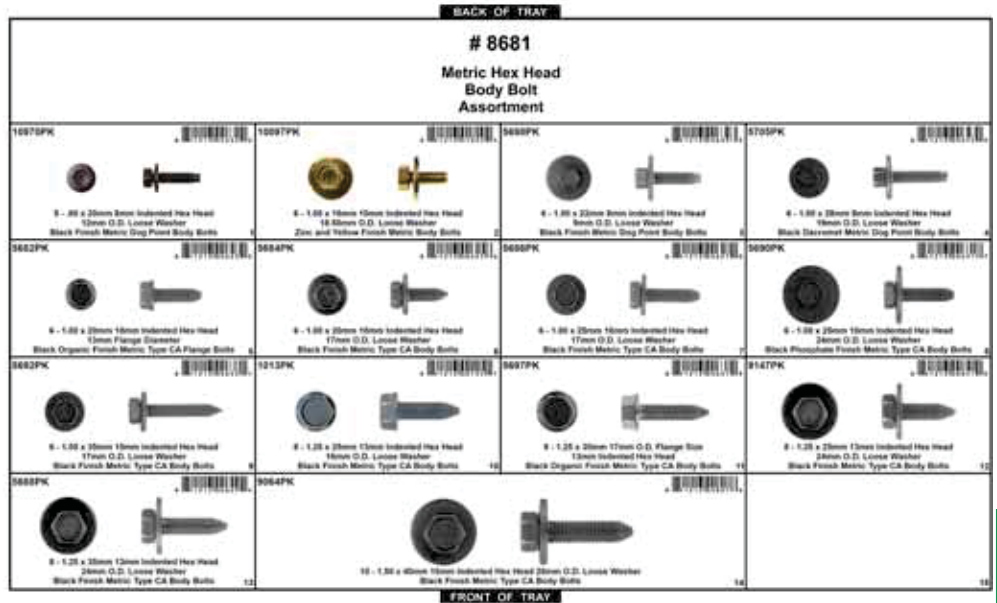

## Assortment Body Bolt Hex Head Metric

Contains 14 Different Sizes  
345 Total Pieces  
6.00 - 40.00mm Length  
5.00 - 10.00mm Diameter  
Hex L/Washer & Flange Type  
Metric Body Bolt Assortment

Part #	Tray	Material	Tray #	Tray Color	Lid Color	Label	Clear Pocket	Qty.
8681	Adjustable	Plastic	80132	Gray	Gray	Adhesive	No	1 Pc.
8681BCP	Adjustable	Plastic	80156BC	Dark Blue	Clear	Paper	Yes	1 Pc.
8681GCP	Adjustable	Plastic	80132GC	Gray	Clear	Paper	Yes	1 Pc.
8681RCP	Adjustable	Plastic	80153RC	Red	Clear	Paper	Yes	1 Pc.
8681YCP	Adjustable	Plastic	80132YC	Yellow	Clear	Paper	Yes	1 Pc.