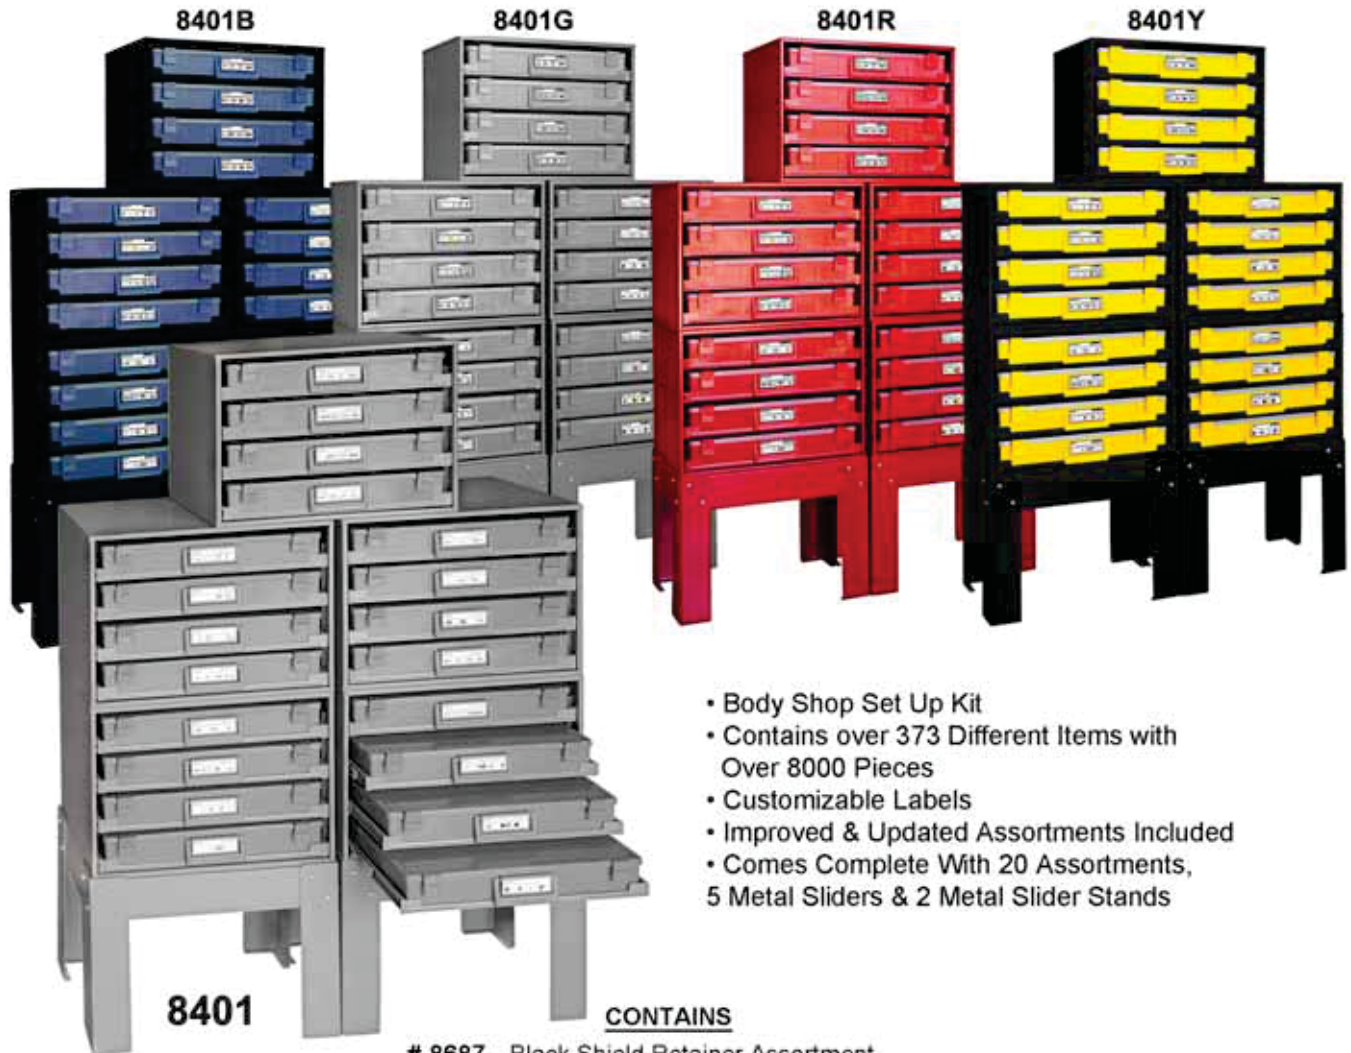

Assortments

Assortment Body Shop Set Up Kit

- Body Shop Set Up Kit
- Contains over 373 Different Items with Over 8000 Pieces
- Customizable Labels
- Improved & Updated Assortments Included
- Comes Complete With 20 Assortments, 5 Metal Sliders & 2 Metal Slider Stands

8401

CONTAINS

- # 8687 - Black Shield Retainer Assortment
- # 8688 - Black Shield Retainer Assortment
- # 8685 - Phillips Drive Type Screws Assortment
- # 8686 - Hex Head & License Plate Screw Assortment
- # 8689 - Weather Strip & Hood Insulation Assortment
- # 8690 - Door Panel Assortment
- # 8691 - Grommets, Push & "U" Nuts Assortment
- # 8692 - G.M., Chrysler & Ford Assortment
- # 8637 - Black Nylon Ergo Tuflocks Assortment
- # 8694 - Toyota Retainers Assortment
- # 8695 - Nissan Retainers Assortment
- # 8696 - Honda Retainers Assortment
- # 8683 - Nylon Pop Rivets Assortment
- # 8684 - Automotive Rivets Assortment
- # 8682 - Hex Nuts & Extruded "U" Nuts Assortment
- # 8681 - Hex Head Body Bolts Assortment
- # 8693 - Drill Bits & Wire Terminals Assortment
- # 8627 Tray 1 - Miniature Bulbs Assortment
- # 8627 Tray 2 - Headlamp Bulbs Assortment
- # 8665 - Halogen Headlights Assortment

Part #	Assortments	Dimension	Cabinet Color	Tray Color	Qty.
8401	20	59 1/4" H 41" W 13" D	Gray	Gray/Gray Lid	1 Pc.
8401B	20	59 1/4" H 41" W 13" D	Black	Blue/Clear Lid	1 Pc.
8401G	20	59 1/4" H 41" W 13" D	Gray	Gray/Clear Lid	1 Pc.
8401R	20	59 1/4" H 41" W 13" D	Red	Red/Clear Lid	1 Pc.
8401Y	20	59 1/4" H 41" W 13" D	Black	Yellow/Clear Lid	1 Pc.

For Latest Assortment Update see Assortment Section 26 on our website

26