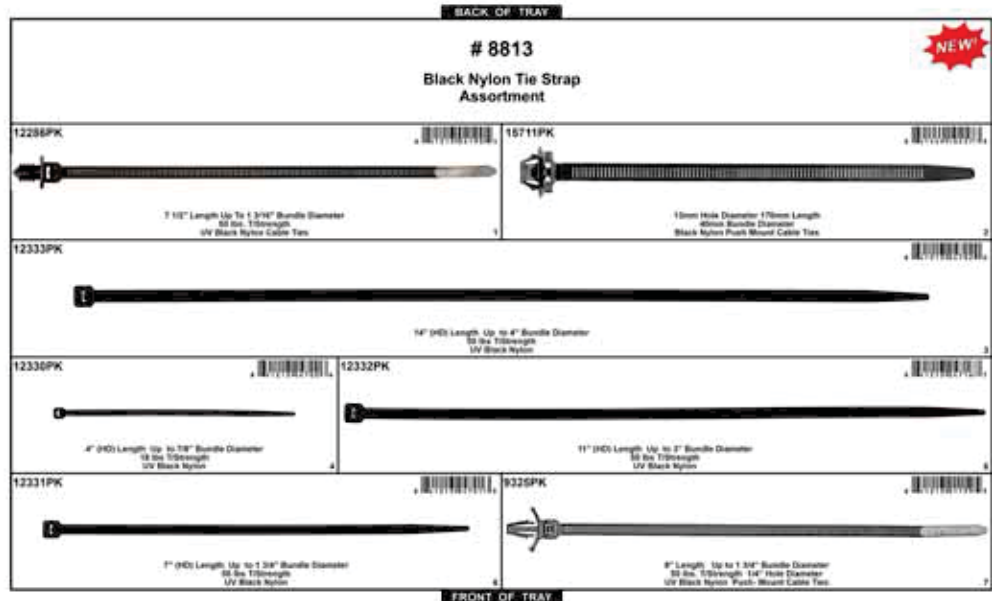

Part #	Tray	Material	Tray #	Tray Color	Lid Color	Label	Clear Pocket	Qty.
8813	Adjustable	Plastic	80132	Gray	Gray	Adhesive	No	1 Pc.
8813BCP	Adjustable	Plastic	80156BC	Dark Blue	Clear	Paper	Yes	1 Pc.
8813GCP	Adjustable	Plastic	80132GC	Gray	Clear	Paper	Yes	1 Pc.
8813RCP	Adjustable	Plastic	80153RC	Red	Clear	Paper	Yes	1 Pc.
8813YCP	Adjustable	Plastic	80132YC	Yellow	Clear	Paper	Yes	1 Pc.

26