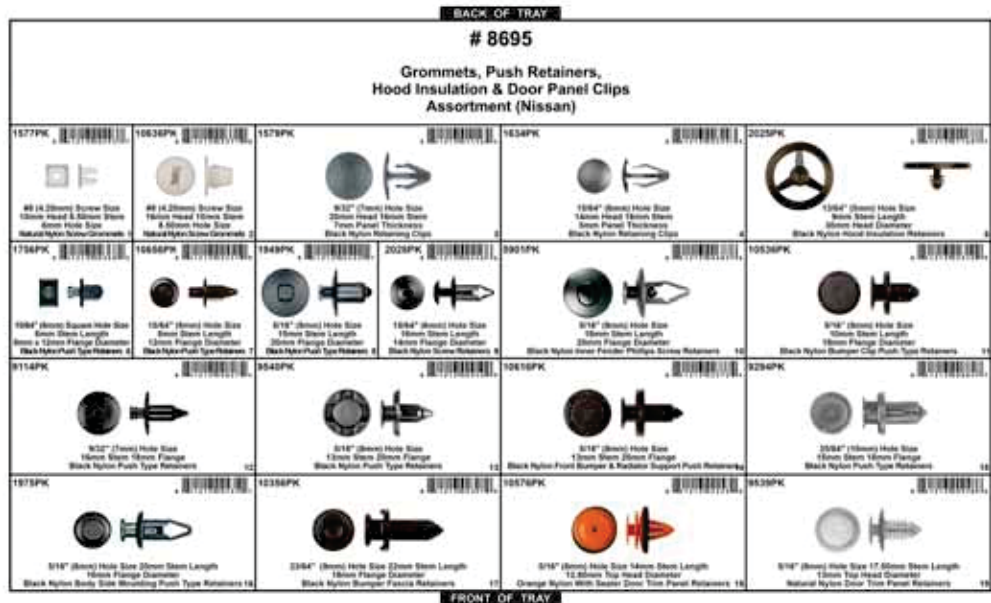

Part #	Tray	Material	Tray #	Tray Color	Lid Color	Label	Clear Pocket	Qty.
8695	Adjustable	Plastic	80132	Gray	Gray	Adhesive	No	1 Pc.
8695BCP	Adjustable	Plastic	80156BC	Dark Blue	Clear	Paper	Yes	1 Pc.
8695GCP	Adjustable	Plastic	80132GC	Gray	Clear	Paper	Yes	1 Pc.
8695RCP	Adjustable	Plastic	80153RC	Red	Clear	Paper	Yes	1 Pc.
8695YCP	Adjustable	Plastic	80132YC	Yellow	Clear	Paper	Yes	1 Pc.