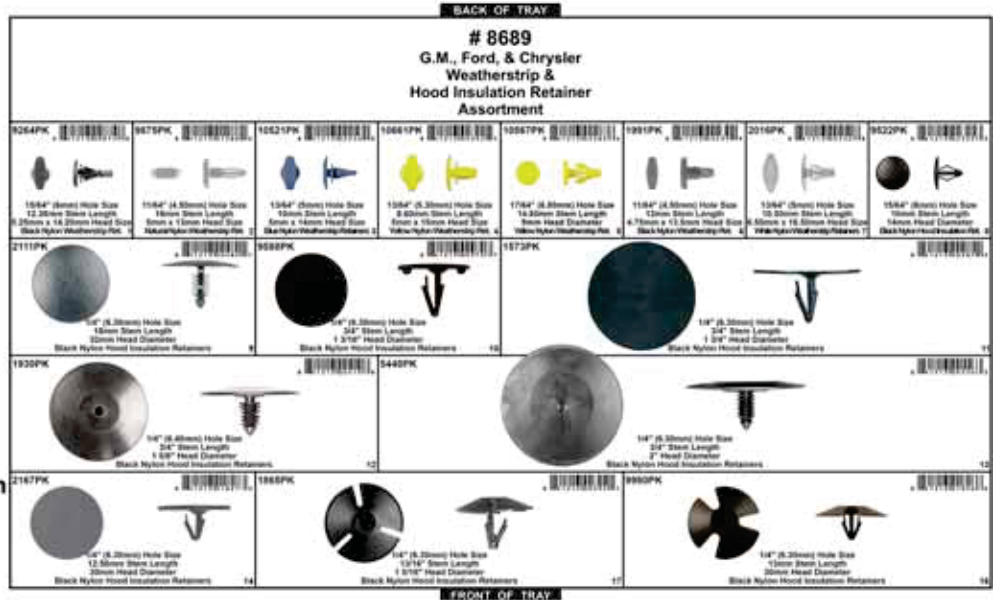

Contains 16 Different Sizes
475 Total Pieces
Weatherstrip & Hood Insulation
G.M., Ford & Chrysler
Retainer Assortment