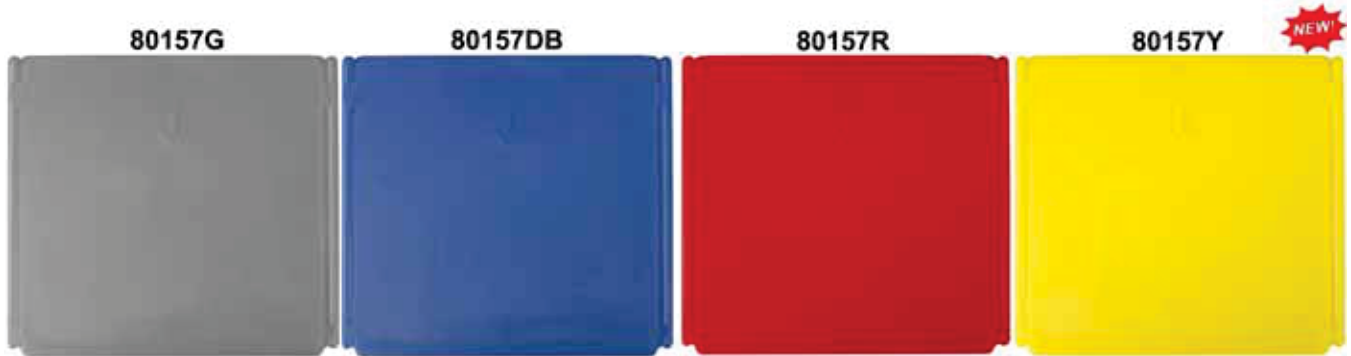

Service Equipment

Divider Tray

Not Actual Size

Part #	Size	Dividers	Color	Tray #	Qty.
80157G	2 3/4" x 2 1/2"	7 Per Set	Gray	Use with #80132, 80132GC	1 Set
80157DB	2 3/4" x 2 1/2"	7 Per Set	Dark Blue	Use with #80156DB	1 Set
80157R	2 3/4" x 2 1/2"	7 Per Set	Red	Use with #80153RC	1 Set
80157Y	2 3/4" x 2 1/2"	7 Per Set	Yellow	Use with #80132YC	1 Set

Tray Large Lid Label Pocket Protector

9929 16 1/2" x 10 1/4"
Clear Vinyl With Adhesive Back
Large Tray Lid Label Pocket Protector **Sold Each**