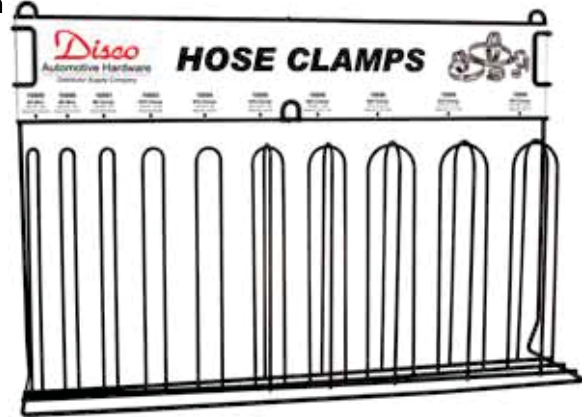

Service Equipment

Racks Hose Clamp

80134

For Clamp Sizes 4-36
Will stand on a table or
can be mounted to a wall
Black Finish Hose Clamp Rack
Sign will show Standard Hose Clamp Sizes

Sold Each