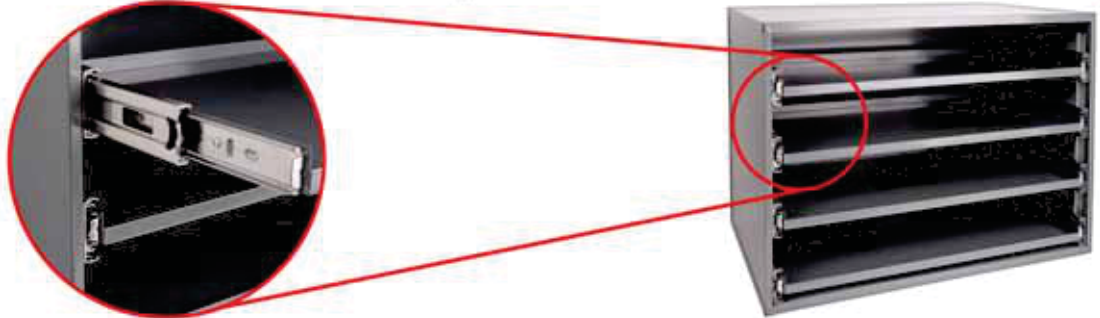

Service Equipment

Cabinets Large 4 Drawer Gray Finish

This slider made to fit stand #80329 only.

NEW!

High Quality Ball Bearing Sliders

80328   20 1/2" Width 14" Depth 15" Height   **Sold Each**
Gray Finish Holds 4 Trays
With Ball Bearings
Large Metal Slider
Use With # 80329