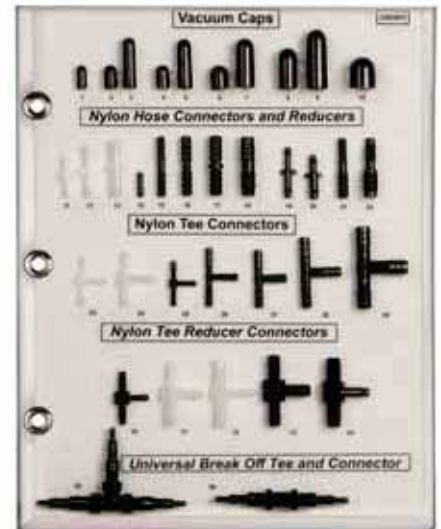

Sold Each

Sales Aids

Boards Sample

SB0803

Vacuum Caps,
Vacuum Connectors & Tees
Black Rubber Cap & Black Nylon Vacuum
Connector Sample Board

Sold Each

SB0804

8mm through 90mm Clamping Range
6mm Hex Slotted Steel Screw
Stainless Steel European Style
Hose Clamp Sample Board