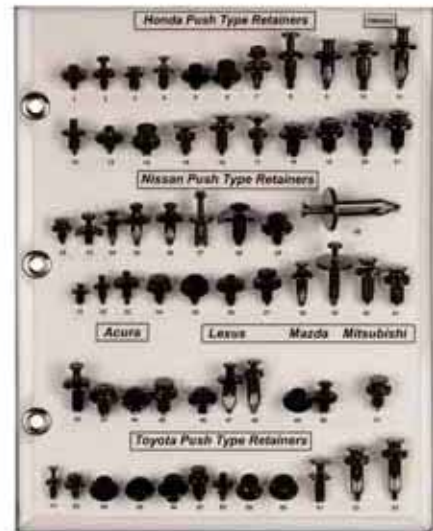

SB0404 Black Nylon Screw & Push Type Retainers Sold Each
Honda, Nissan, Toyota, Acura, Lexus,
Mazda & Mitsubishi Model Cars & Trucks