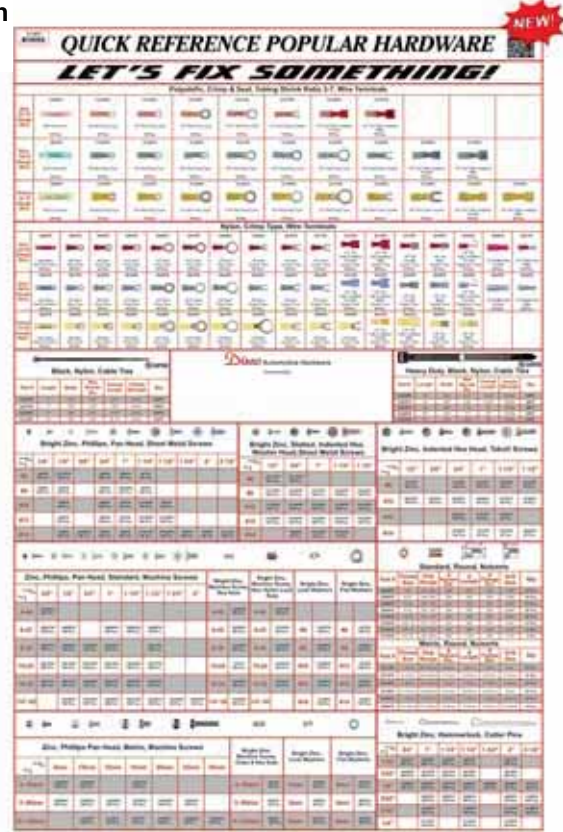

Sales Aids

Sales Aids

Display Posters Wall

1EP

Top Selling Body Shop Fasteners
Displayed on a 28 x 40
English Wall Poster

Sold Each

1SP

Top Selling Body Shop Fasteners
Displayed on a 28 x 40
Spanish Wall Poster

Sold Each

Sales Aids

Display Posters Wall

1EDP

Oil Drain Hardware
Displayed on a 28" x 40"
English Wall Poster

Sold Eac

NEW!

1HP1

Popular Hardware
Displayed on a 26" x 39"
Wall Poster

Sold Each

NEW!

Sales Aids

Display Disco Showroom

1HP2

Popular Hardware
Displayed on a 26" x 39"
Wall Poster

Sold Each

8012

13 Sample Board Set
Displays Top Selling Body Shop Fasteners
13 Showroom Display Sample Boards

Sold Each

Sales Aids

Binder Sample Board

Binder and Sample Boards sold separately

Your Name and Logo

Your Part Number