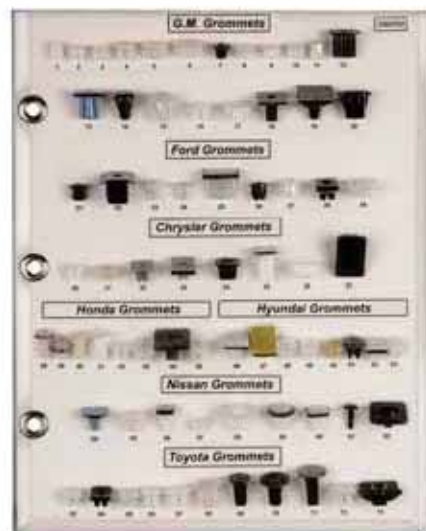

Sold Each

Sales Aids

Boards Sample

SB0301

Barrel, Flat, U Type &
Thread Cutting
Automotive Type Nut Sample Board

Sold Each

SB0304

Multiple Colors Coded To O.E.M. Nylon
Grommets
G.M., Ford, Chrysler,
Honda, Nissan & Toyota

Sold Each

SB0401

Black, Clear, Grey, White, Natural & Blue
Universal Use For All Cars & Trucks
Nylon Shield Retainers

Sold Each

Sales Aids

Boards Sample

SB0402 Black Nylon Screw & Push Type Retainers Sold Each
G.M. Model Cars & Trucks