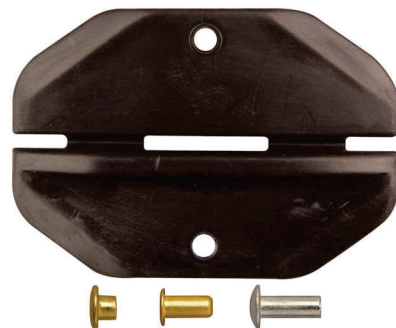

Chrysler

Kits Door Hinge Pin & Bushing

12120

Will Repair
Front Door Upper & Lower Hinge
2 Stainless Steel Pins, 1 Steel Pin
Door Hinge Pin & Bushing
Bracket Repair Kit
Dodge Full Size Truck 94-02,
Dakota 94-04,
Durango 98-03 With Step Down Pins

1 Kit

20

12122

Will Repair
Front Door Upper & Lower Hinge
2 Stainless Steel Pins, 1 Steel Pin
Door Hinge Pin & Bushing
Bracket Repair Kit
Dodge Full size Truck 1994-2002,
Dakota 1997-2002,
Durango 1998-2002

1 Kit

Retainers Door Window Guide

1570PK

Black Nylon
Includes Rivets
Window Guide Retainers
Chrysler # 4339372

25 Pcs.