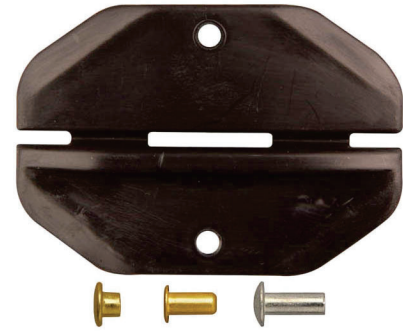

Chrysler

Retainers Door Window Guide

1570PK   Black Nylon
Includes Rivets
Window Guide Retainers
Chrysler # 4339372

25 Pcs.