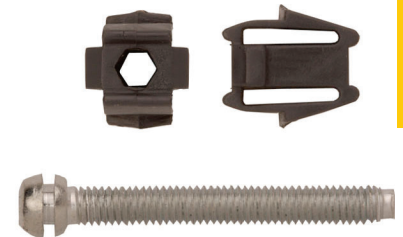

681PK   12-28 x 1 1/2" Screw
Gray Nylon Nut
Headlight Adjusting
Screw & Nut Assembly
Chrysler # 3574085

10 Pcs.