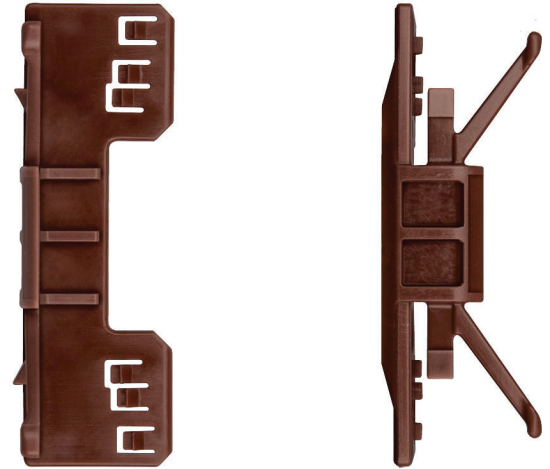

Honda

Retainers Moulding

13320PK

20mm Overall Width
61mm Overall Length
Brown Nylon
Drip Moulding Clips
Honda # 73156-T0A-003

25 Pcs.