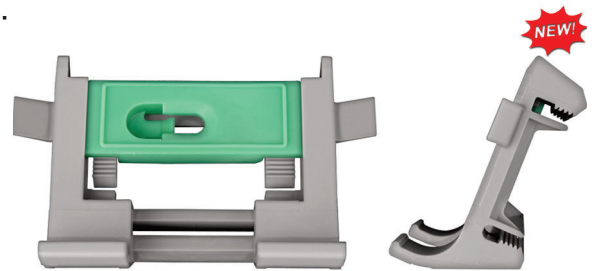

18780PK

34mm Overall Height
40mm Overall Width
Inter Green Moulding Clip
Tan and Green Nylon
Moulding Retainers
Honda # 91519-SCV-A01

10 Pcs.