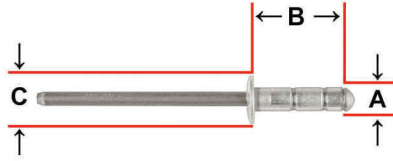

Rivets

Rivets Multi Grip Pop Aluminum & Steel

NEW!

The Multi-Grip rivet will serve in applications where solid, soft materials and thicknesses normally require several rivet sizes. Oversize, irregular or misaligned holes are automatically compensated for by self adjusting hole-filling capability. The mandrel head is retained in the rivet body, forming a tight, weather resistant seal.

Part #	A-Rivet Diameter	Hole Size	Grip Range	B-Rivet Length	C-Flange Diameter	Flange Style	Material Type	Qty.
17051PK	1/8"	.129 - .142"	5/32 - 5/16"	15/32"	1/4"	Dome	Alum/Steel	100 Pcs.
17052PK	1/8"	.129 - .142"	5/32 - 5/16"	15/32"	3/8"	Large Flange	Alum/Steel	100 Pcs.
17053PK	1/8"	.129 - .142"	1/4 - 7/16"	39/64"	1/4"	Dome	Alum/Steel	100 Pcs.
17054PK	5/32"	.160 - .173"	3/64 - 1/4"	13/32"	5/16"	Dome	Alum/Steel	100 Pcs.
17055PK	5/32"	.160 - .173"	3/64 - 1/4"	13/32"	15/32"	Large Flange	Alum/Steel	50 Pcs. NEW
17057PK	3/16"	.192 - .205"	1/16 - 1/4"	7/16"	3/8"	Dome	Alum/Steel	50 Pcs.
17058PK	3/16"	.192 - .205"	1/16 - 1/4"	7/16"	5/8"	Large Flange	Alum/Steel	50 Pcs.
17059PK	3/16"	.192 - .205"	3/16 - 3/8"	5/8"	3/8"	Dome	Alum/Steel	50 Pcs.
17060PK	3/16"	.192 - .205"	1/4 - 1/2"	47/64"	3/8"	Dome	Alum/Steel	50 Pcs.
17061PK	3/16"	.192 - .205"	1/4 - 1/2"	47/64"	5/8"	Large Flange	Alum/Steel	50 Pcs.
17062PK	3/16"	.192 - .205"	7/16 - 3/4"	1 1/16"	3/8"	Dome	Alum/Steel	50 Pcs.
17063PK	1/4"	.261 - .275"	5/64 - 11/32"	39/64"	1/2"	Dome	Alum/Steel	25 Pcs.