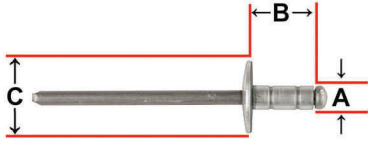

Rivets

Rivets Multi Grip Pop Aluminum & Steel

NEW!

The Multi-Grip rivet will serve in applications where solid, soft materials and thicknesses normally require several rivet sizes. Oversize, irregular or misaligned holes are automatically compensated for by self adjusting hole-filling capability. The mandrel head is retained in the rivet body, forming a tight, weather resistant seal.

Part #	A-Rivet Diameter	Hole Size	Grip Range	B-Rivet Length	C-Flange Diameter	Flange Style	Material Type	Qty.
17051PK	1/8"	.129 - .142"	5/32 - 5/16"	15/32"	1/4"	Dome	Alum/Steel	100 Pcs.
17052PK	1/8"	.129 - .142"	5/32 - 5/16"	15/32"	3/8"	Large Flange	Alum/Steel	100 Pcs.
17053PK	1/8"	.129 - .142"	1/4 - 7/16"	39/64"	1/4"	Dome	Alum/Steel	100 Pcs.
17054PK	5/32"	.160 - .173"	3/64 - 1/4"	13/32"	5/16"	Dome	Alum/Steel	100 Pcs.
17055PK	5/32"	.160 - .173"	3/64 - 1/4"	13/32"	15/32"	Large Flange	Alum/Steel	50 Pcs. NEW
17057PK	3/16"	.192 - .205"	1/16 - 1/4"	7/16"	3/8"	Dome	Alum/Steel	50 Pcs.
17058PK	3/16"	.192 - .205"	1/16 - 1/4"	7/16"	5/8"	Large Flange	Alum/Steel	50 Pcs.
17059PK	3/16"	.192 - .205"	3/16 - 3/8"	5/8"	3/8"	Dome	Alum/Steel	50 Pcs.
17060PK	3/16"	.192 - .205"	1/4 - 1/2"	47/64"	3/8"	Dome	Alum/Steel	50 Pcs.
17061PK	3/16"	.192 - .205"	1/4 - 1/2"	47/64"	5/8"	Large Flange	Alum/Steel	50 Pcs.
17062PK	3/16"	.192 - .205"	7/16 - 3/4"	1 1/16"	3/8"	Dome	Alum/Steel	50 Pcs.
17063PK	1/4"	.261 - .275"	5/64 - 11/32"	39/64"	1/2"	Dome	Alum/Steel	25 Pcs.