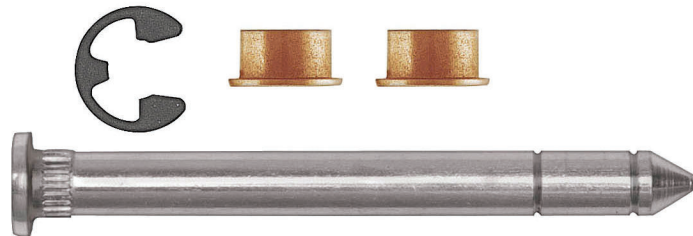

15

9905

G.M. Trucks C-K 1988-On
Kit Will Repair One Door
Stainless Steel Pin
Door Hinge Pin & Bushing Kit

1 Kit

9906

Topaz & Tempo 1990-94
Mustang 1979-93, Capri 1980-86
Door Hinge Pin & Bushing Kit

1 Kit

9939