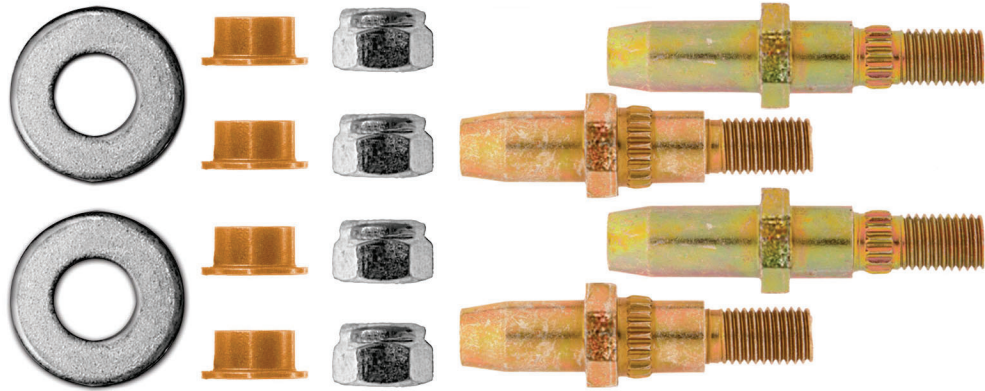

9948

Dodge Trucks 1994-2003 Dodge Ram
Kit Will Repair One Hinge
Bright Zinc Finish
Door Hinge Pin & Bushing Kit

1 Kit

9964

Dodge Trucks
1994-2003 Dodge Ram
Kit Will Repair One Door
Door Hinge Pin & Bushing Kit

1 Kit

10060

GMC Sierra & Chevrolet Silverado
& Other S.U.V.'S Hinges
Kit Will Repair One Hinge
Yellow Zinc Finish
Door Hinge Pin & Bushing Kit

1 Kit

Doors

Kits Door Hinge Pin & Bushing

15

10065

GMC Sierra & Chevrolet Silverado
& Other S.U.V.'S Hinges
Replacement Parts To Repair One Door
Yellow Zinc Finish
Door Hinge Pin & Bushing Kit

1 Kit

10527

G.M. Trucks C-K 1988-On
(Steel Pin) Kit Will Repair One Door
Door Hinge Pin & Bushing Kit
G.M. 15994345