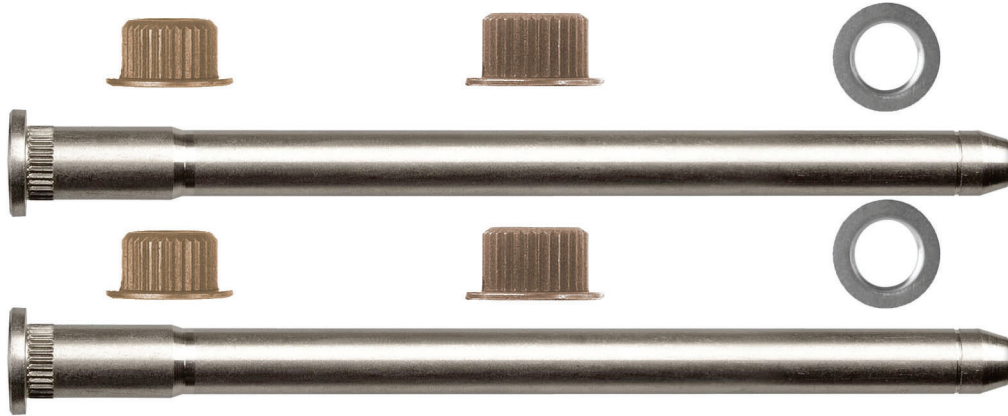

Doors

Kits Door Hinge Pin & Bushing

15

9905

G.M. Trucks C-K 1988-On
Kit Will Repair One Door
Stainless Steel Pin
Door Hinge Pin & Bushing Kit

1 Kit