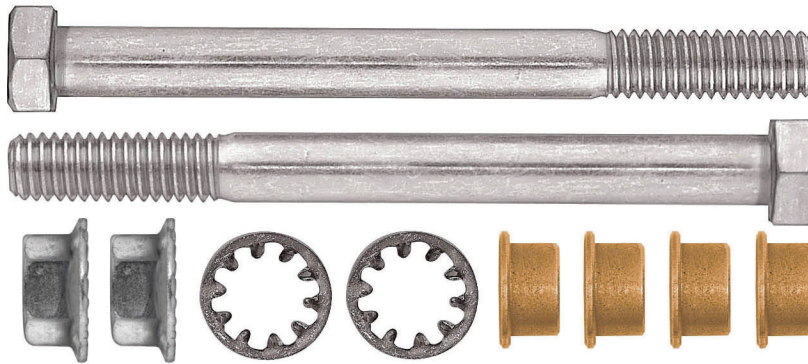

Doors

15

Kits Door Hinge Pin & Bushing

9948

Dodge Trucks 1994-2003 Dodge Ram
Kit Will Repair One Hinge
Bright Zinc Finish
Door Hinge Pin & Bushing Kit

1 Kit

9964

Dodge Trucks
1994-2003 Dodge Ram
Kit Will Repair One Door
Door Hinge Pin & Bushing Kit

1 Kit

10060

GMC Sierra & Chevrolet Silverado
& Other S.U.V.'S Hinges
Kit Will Repair One Hinge
Yellow Zinc Finish
Door Hinge Pin & Bushing Kit

1 Kit