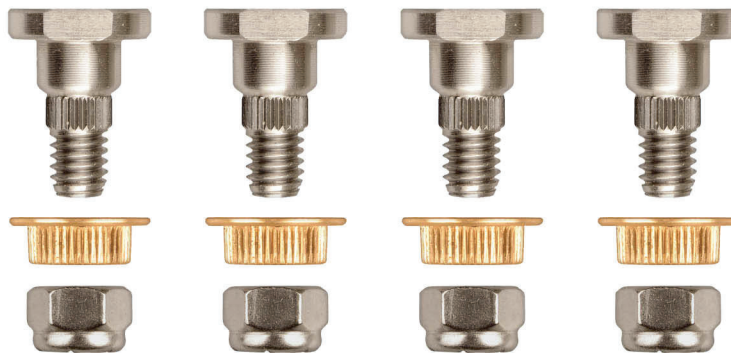

1 Kit

Kits Door Hinge Pin & Bushing

12115

Used On Upper Or Lower Hinge
Will Repair One Hinge Driver Side
Stainless Steel Pins, Nuts & Bracket
Door Hinge Repair Kit
Chevrolet Avalanche 02-06,
Cadillac Escalade 02-06,
Chevrolet Silverado 99-06,
Chevrolet Silverado Classic 07,
Chevrolet Suburban 00-06,
Chevrolet Tahoe 00-05,
GMC Sierra 99-06,
GMC Sierra Classic SLE 07,
GMC Yukon 02

1 Kit

12116

Used On Upper Or Lower Hinge
Will Repair One Hinge
Passenger's Side
Stainless Steel Pins, Nuts & Bracket
Door Hinge Repair Kit
Chevrolet Avalanche 02-06,
Cadillac Escalade 02-06,
Chevrolet Silverado 99-06,
Chevrolet Silverado Classic 07,
Chevrolet Suburban 00-06,
Chevrolet Tahoe 00-05,
GMC Sierra 99-06,
GMC Sierra Classic SLE 07,
GMC Yukon 02

1 Kit

Doors

15 Kits Door Hinge Pin & Bushing

12117

Will Repair
Front Door Upper & Lower Hinge
Stainless Steel Pins & Nuts
Door Hinge Pin &
Bushings Bracket Repair Kit
Chevrolet Cavalier &
Pontiac Sunfire 95-05

1 Kit

12118

Will Repair Upper & Lower Hinge
Stainless Steel Pins & Nuts
Door Hinge Pin & Bushing
Bracket Repair Kit
Cadillac Escalade &
Cadillac Escalade ESV,
Chevrolet Avalanche 4-Door Pickup,
Chevrolet Avalanche SUV,
Chevrolet Silverado,
Chevrolet Suburban 4-Door SUV,
Chevrolet Tahoe 4-Door SUV, GMC Sierra,
GMC Yukon & GMC Yukon XL 07-11