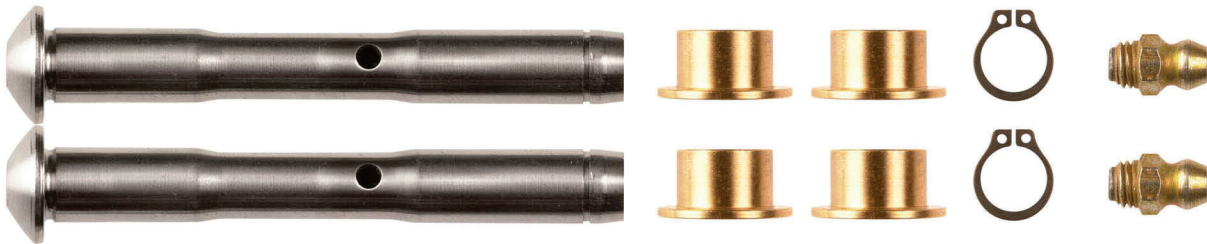

1 Kit

Doors

15 Kits Door Hinge Pin & Bushing

10559

Chevrolet Savana & GMC Express Van
Replacement Hinge
Side Cargo Door
Use With # 10699

Sold Each

10699

Chevrolet Savana & GMC Express Van
Side Cargo Door
Repairs One Door
Greaseable Stainless Steel
Door Hinge Pin & Bushing Kit
G.M. # 89025546

1 Kit

Kits Door Hinge Pin & Bushing

12115

Used On Upper Or Lower Hinge
Will Repair One Hinge Driver Side
Stainless Steel Pins, Nuts & Bracket
Door Hinge Repair Kit
Chevrolet Avalanche 02-06,
Cadillac Escalade 02-06,
Chevrolet Silverado 99-06,
Chevrolet Silverado Classic 07,
Chevrolet Suburban 00-06,
Chevrolet Tahoe 00-05,
GMC Sierra 99-06,
GMC Sierra Classic SLE 07,
GMC Yukon 02