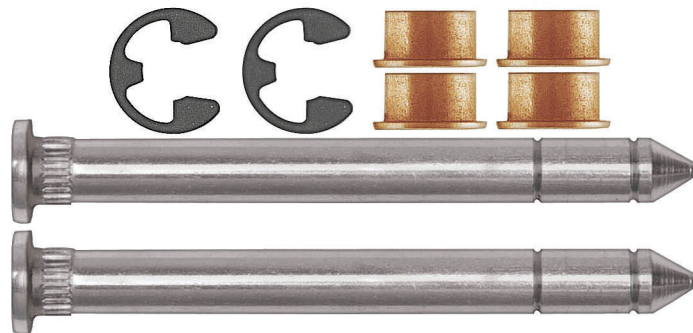

9939

Ford F-Series 1980-98
Kit Will Repair One Hinge
Door Hinge Pin & Bushing Kit

1 Kit