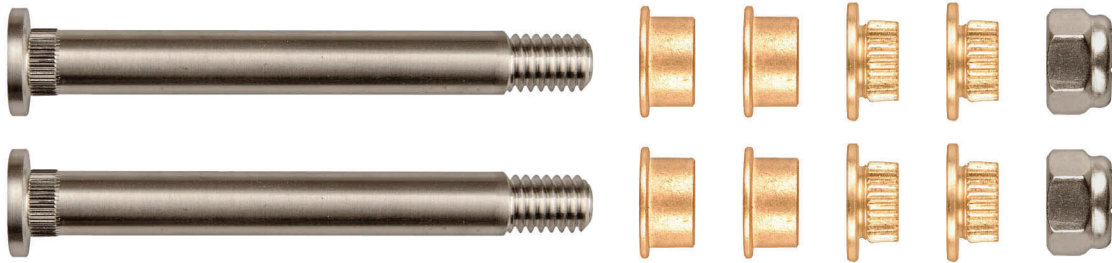

1 Kit

12118

Will Repair Upper & Lower Hinge
Stainless Steel Pins & Nuts
Door Hinge Pin & Bushing
Bracket Repair Kit
Cadillac Escalade &
Cadillac Escalade ESV,
Chevrolet Avalanche 4-Door Pickup,
Chevrolet Avalanche SUV,
Chevrolet Silverado,
Chevrolet Suburban 4-Door SUV,
Chevrolet Tahoe 4-Door SUV, GMC Sierra,
GMC Yukon & GMC Yukon XL 07-11

1 Kit

Kits Door Hinge Pin & Bushing

12119

Will Repair
 Front Door Upper & Lower Hinge
 Stainless Steel Pins & Nuts
 Door Hinge Pin & Bushing
 Bracket Repair Kit
 Ford Aerostar 86-97,
 Ford Crown Victoria 82-09,
 Ford E-150, Ford E-250,
 Ford E-350 92-98,
 Ford Econoline Cargo & Wagon 99-09,
 Ford Explorer 91-05,
 Ford Explorer Sport 01-03,
 Ford Explorer Sport Trac 01-05,
 Ford Freestar 04-07,
 Ford Mustang 94-04, &
 Ford Mustang SVT Cobra 94-04