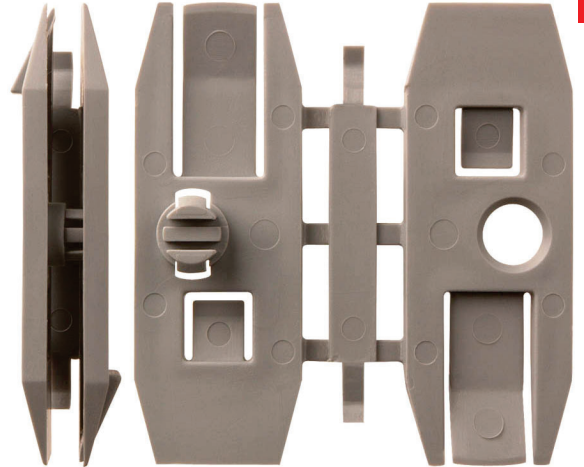

Doors

Retainers Door Window Guide

10479PK Assembled Overall
Size 1" x 2 3/8"
Gray Nylon
Front Door Window Guides
G.M. # 15786626, 10274778

10 Pcs.