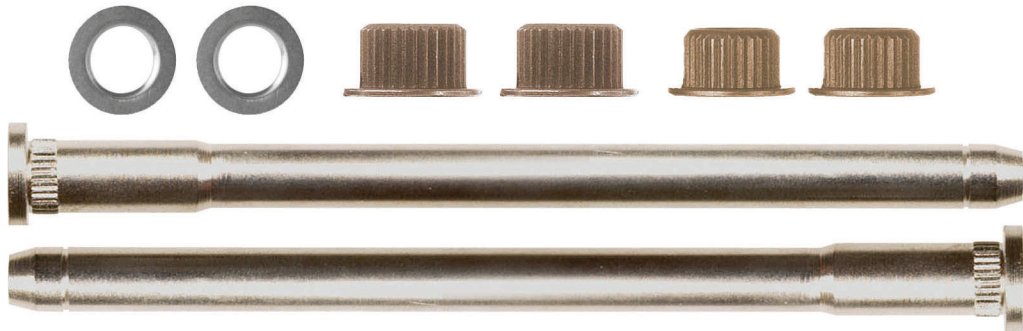

10528

G.M. Trucks C-K 1988-On
(Steel Pin) Kit Will Repair One Door
Door Hinge Pin & Bushing Kit

1 Kit