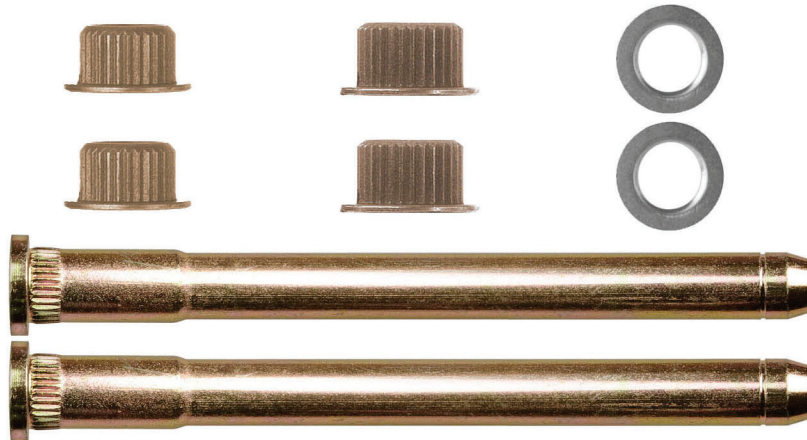

5 Pcs.

Kits Door Hinge Pin Roller

12320

Front & Rear
.887" White Roller
1.26 Black Pin
Door Hinge Roller Kit
Ford 82-07, Lincoln 88-06, Mercury 82-05

1 Kit

9818 G.M. Trucks C-K 1988-On
Kit Will Repair One Hinge
Stainless Steel
Door Hinge Pin & Bushing Kit

1 Kit

9832 G.M. S10 Trucks
1994-On
Kit Will Fix One Hinge
Door Hinge Pin & Bushing Kit

1 Kit

9833 G.M. S10 Trucks
1994-On
Kit Will Fix One Door
Door Hinge Pin & Bushing Kit

1 Kit

Doors

Kits Door Hinge Pin & Bushing