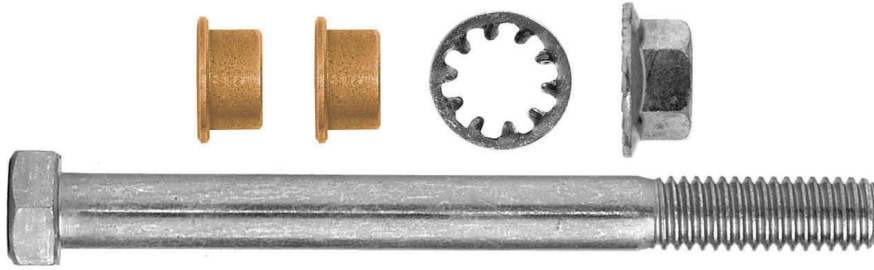

Ford F-Series 1980-98
Kit Will Repair One Hinge
Door Hinge Pin & Bushing Kit

1 Kit

9940

Ford F-Series 1980-98
Kit Will Repair One Door
Door Hinge Pin & Bushing Kit

1 Kit

Doors

15

Kits Door Hinge Pin & Bushing