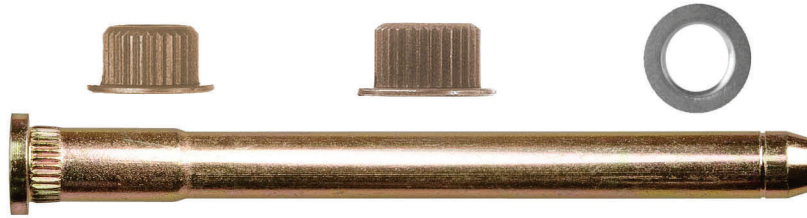

9832 G.M. S10 Trucks
1994-On
Kit Will Fix One Hinge
Door Hinge Pin & Bushing Kit

1 Kit