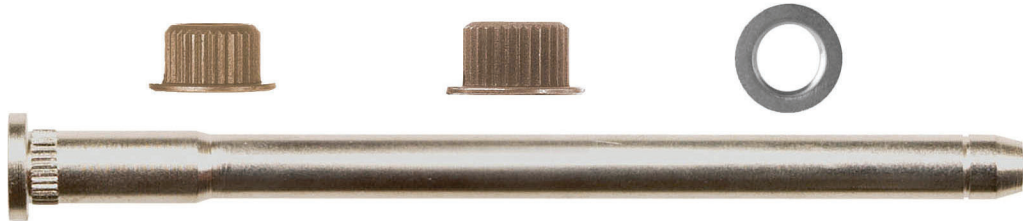

1 Kit

10060

GMC Sierra & Chevrolet Silverado
& Other S.U.V.'S Hinges
Kit Will Repair One Hinge
Yellow Zinc Finish
Door Hinge Pin & Bushing Kit

1 Kit

Doors

Kits Door Hinge Pin & Bushing

15

10065

GMC Sierra & Chevrolet Silverado
& Other S.U.V.'S Hinges
Replacement Parts To Repair One Door
Yellow Zinc Finish
Door Hinge Pin & Bushing Kit

1 Kit

10527

G.M. Trucks C-K 1988-On
(Steel Pin) Kit Will Repair One Door
Door Hinge Pin & Bushing Kit
G.M. 15994345