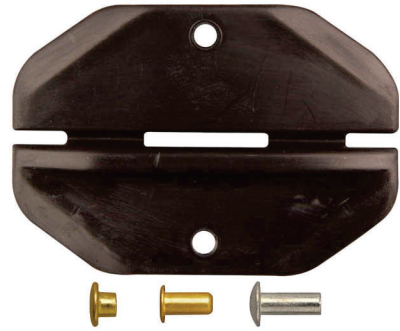

Chrysler

Retainers Door Window Guide

1570PK   Black Nylon
Includes Rivets
Window Guide Retainers
Chrysler # 4339372

25 Pcs.